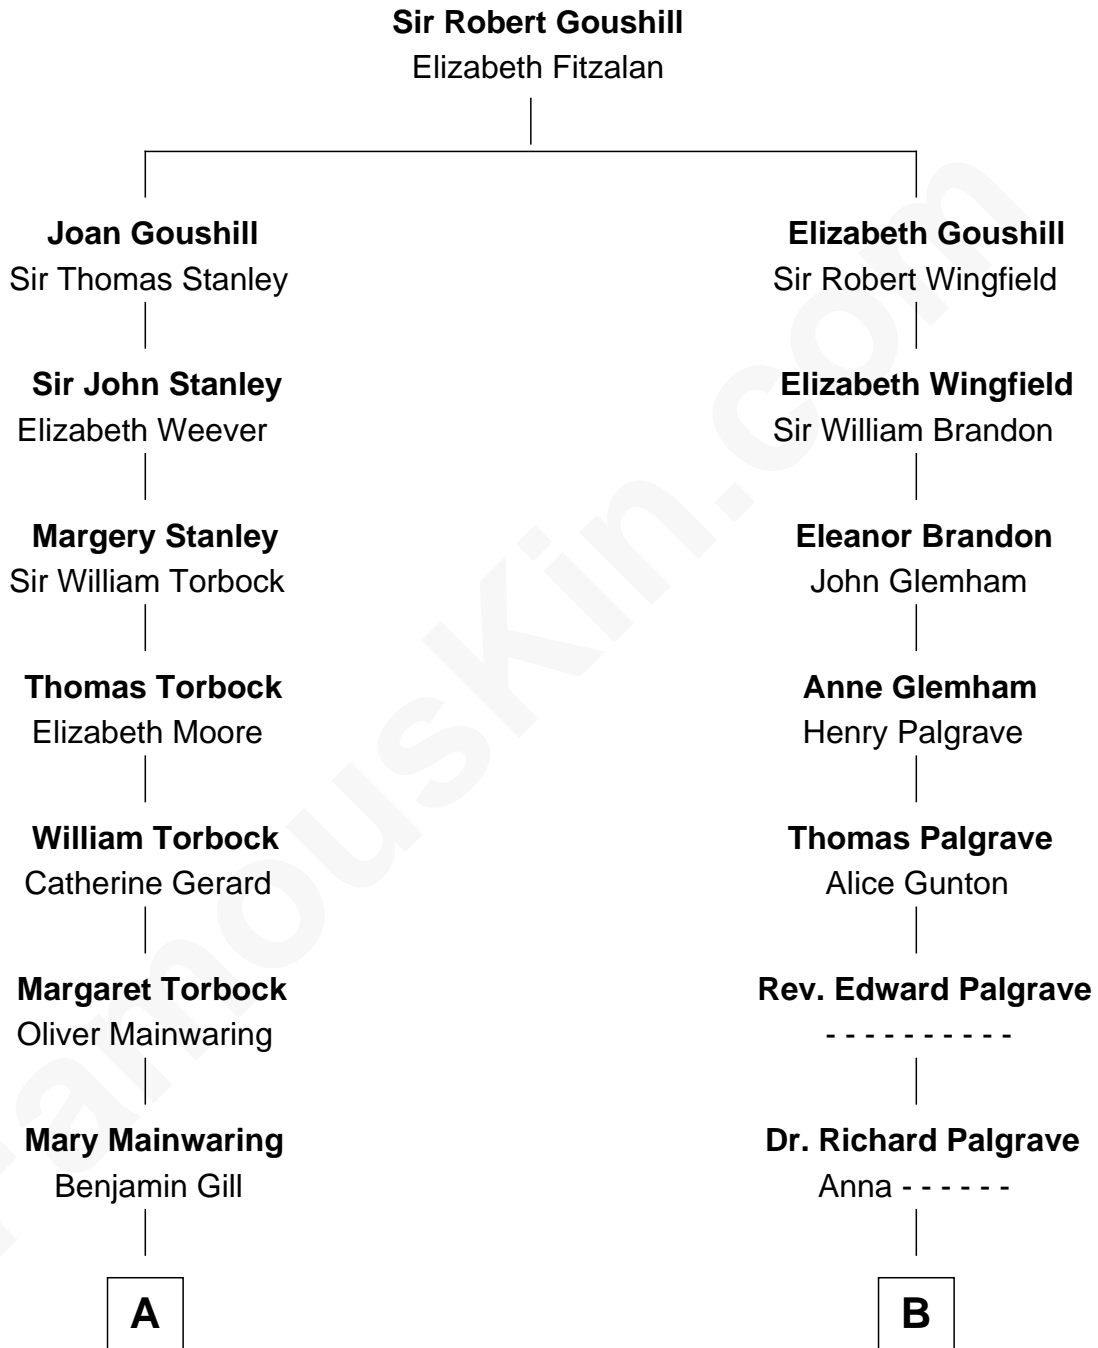

FamousKin.com
Relationship Chart of
Charles Goldsborough
16th Governor of Maryland

10th cousin 2 times removed of

Roger Sherman
Signer of the Declaration of Independence

A

Anna Maria Gill

James Neale

Henrietta Maria Neale

Col. Philemon Lloyd

Anna Maria Lloyd

Richard Tilghman

William Tilghman

Margaret Lloyd

Anna Maria Tilghman

Charles Goldsborough

Charles Goldsborough

16th Governor of Maryland

B

Mary Palgrave

Roger Wellington

Benjamin Wellington

Elizabeth Sweetman

Mehetable Wellington

William Sherman