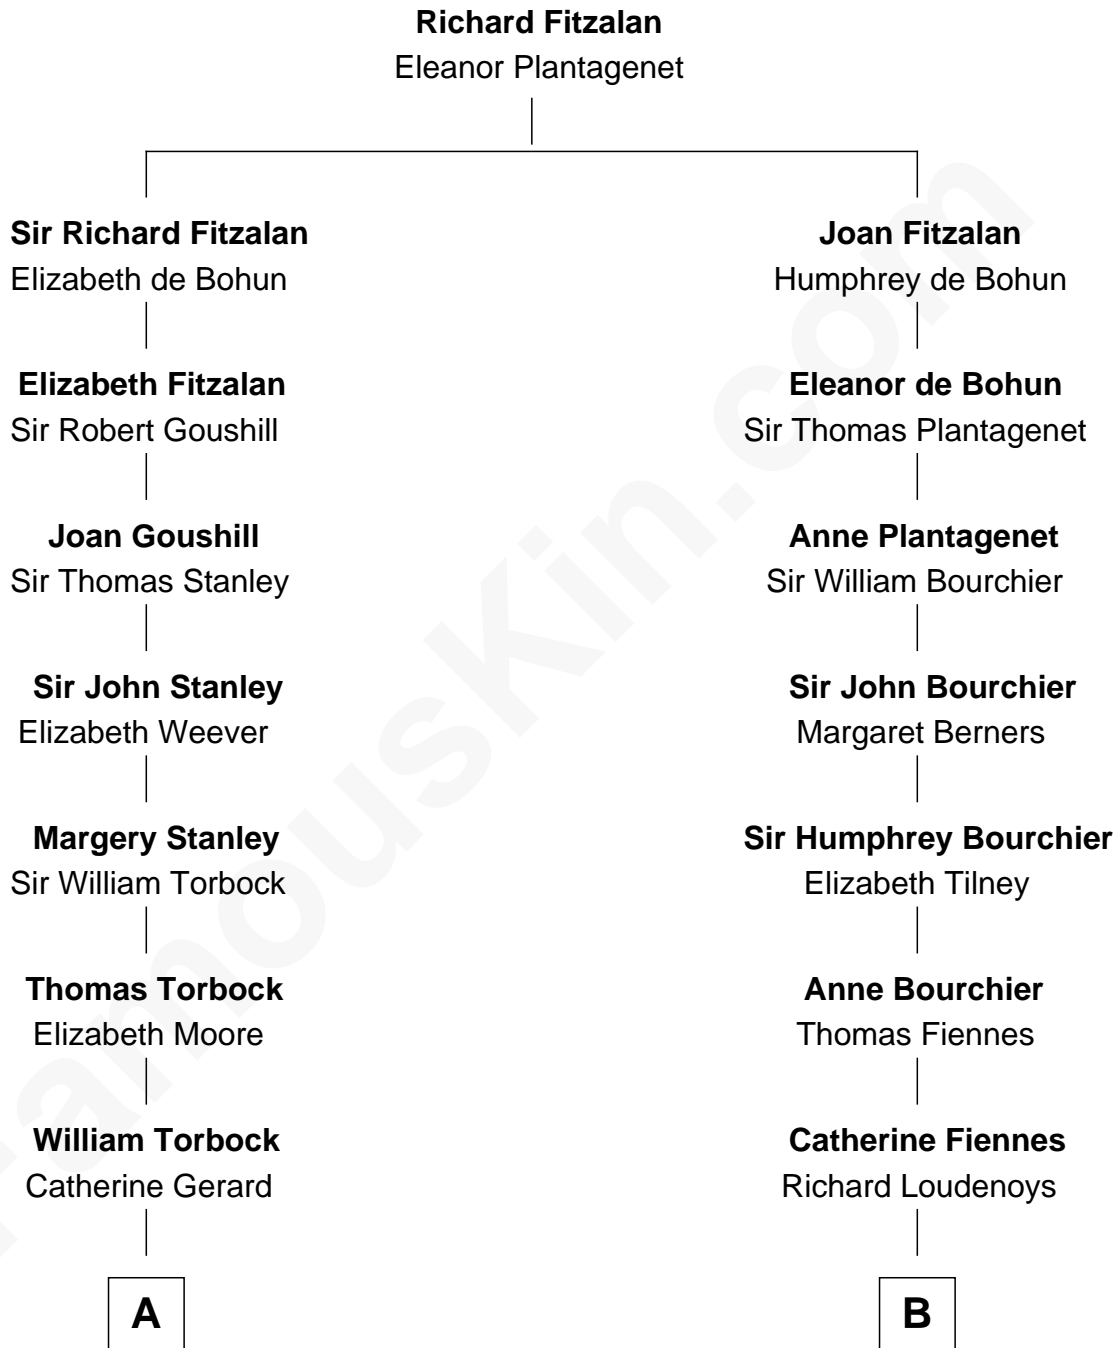

FamousKin.com
Relationship Chart of
Charles Goldsborough
16th Governor of Maryland

14th cousin 5 times removed of
Frank Lloyd Wright
American Architect

C

Rev. David Wright

Abigail Goddard

William Carey Wright

Anna Lloyd Jones

Frank Lloyd Wright

American Architect

FamousKin.com