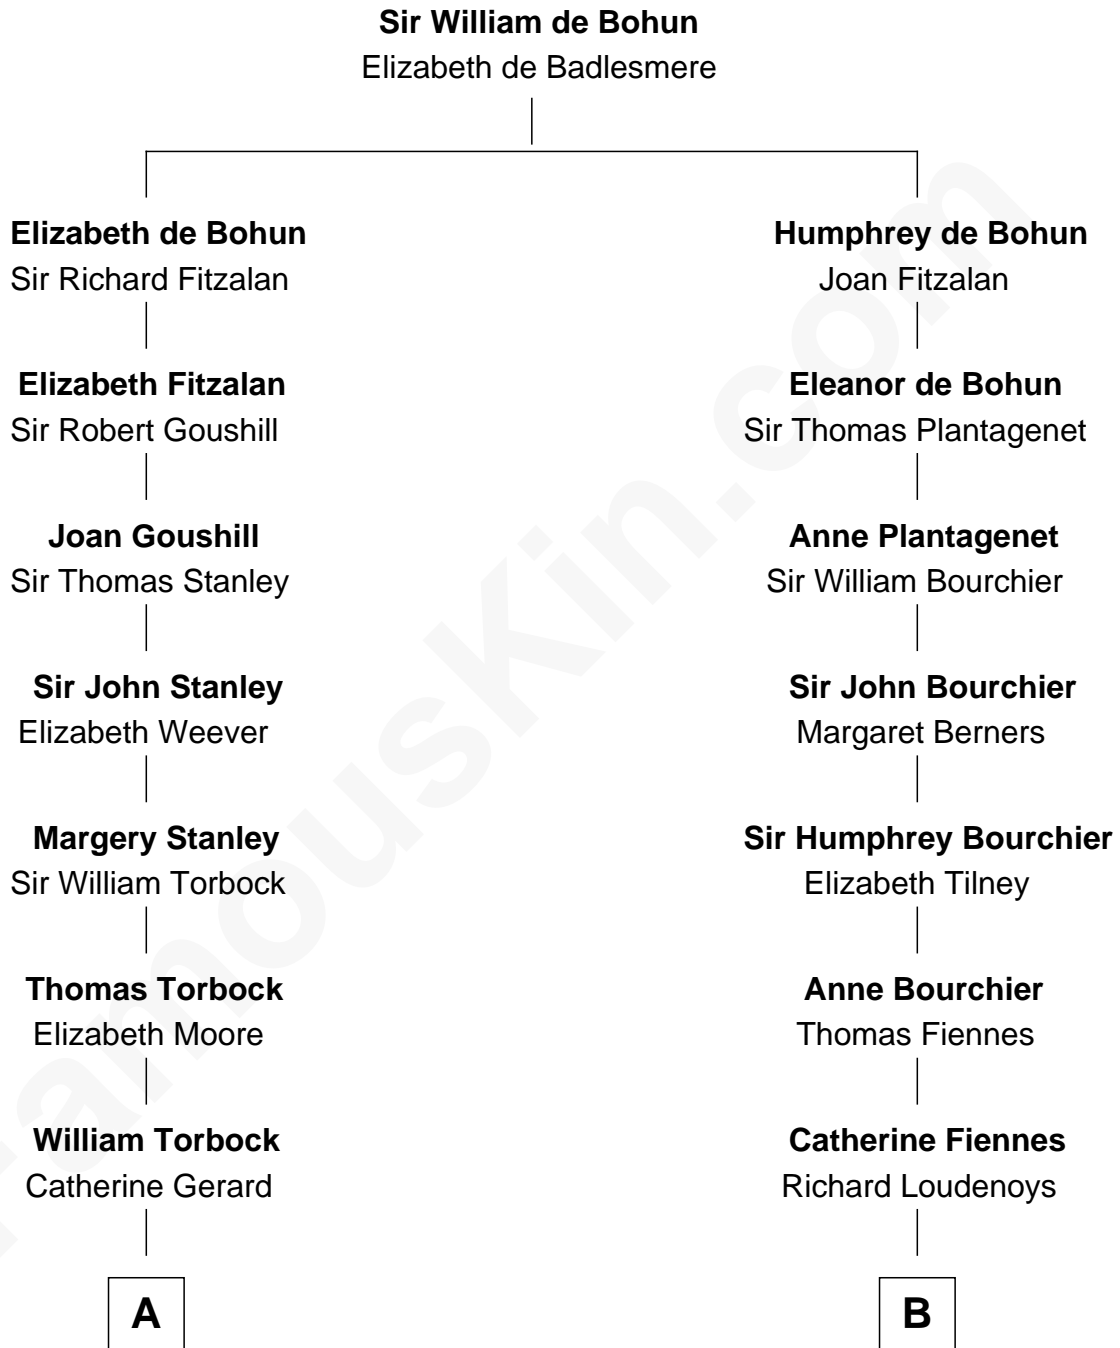

**FamousKin.com**  
**Relationship Chart of**  
**Charles Goldsborough**  
*16th Governor of Maryland*

**14th cousin 5 times removed of**  
**Frank Lloyd Wright**  
*American Architect*

**C**

Rev. David Wright

Abigail Goddard

William Carey Wright

Anna Lloyd Jones

Frank Lloyd Wright

*American Architect*

FamousKin.com