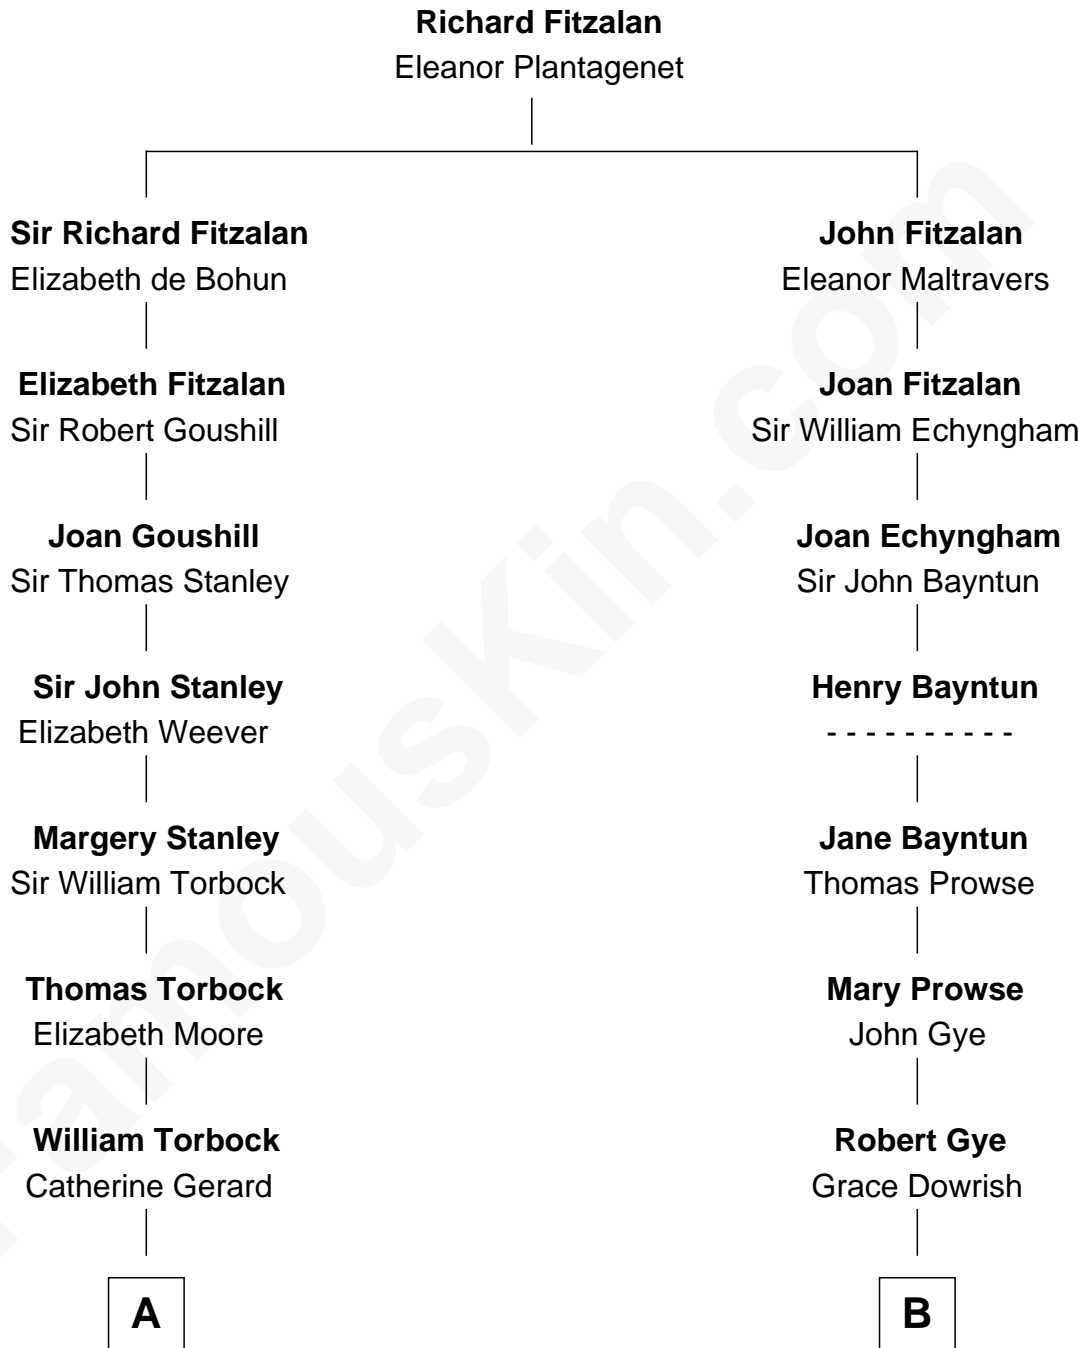

**FamousKin.com**  
**Relationship Chart of**  
**Charles Goldsborough**  
*16th Governor of Maryland*

**14th cousin 4 times removed of**

**Kyra Sedgwick**  
*TV and Movie Actress*

C

Henry Dwight Sedgwick

Patricia Ann Rosenwald

Kyra Sedgwick

*TV and Movie Actress*

FamousKin.com