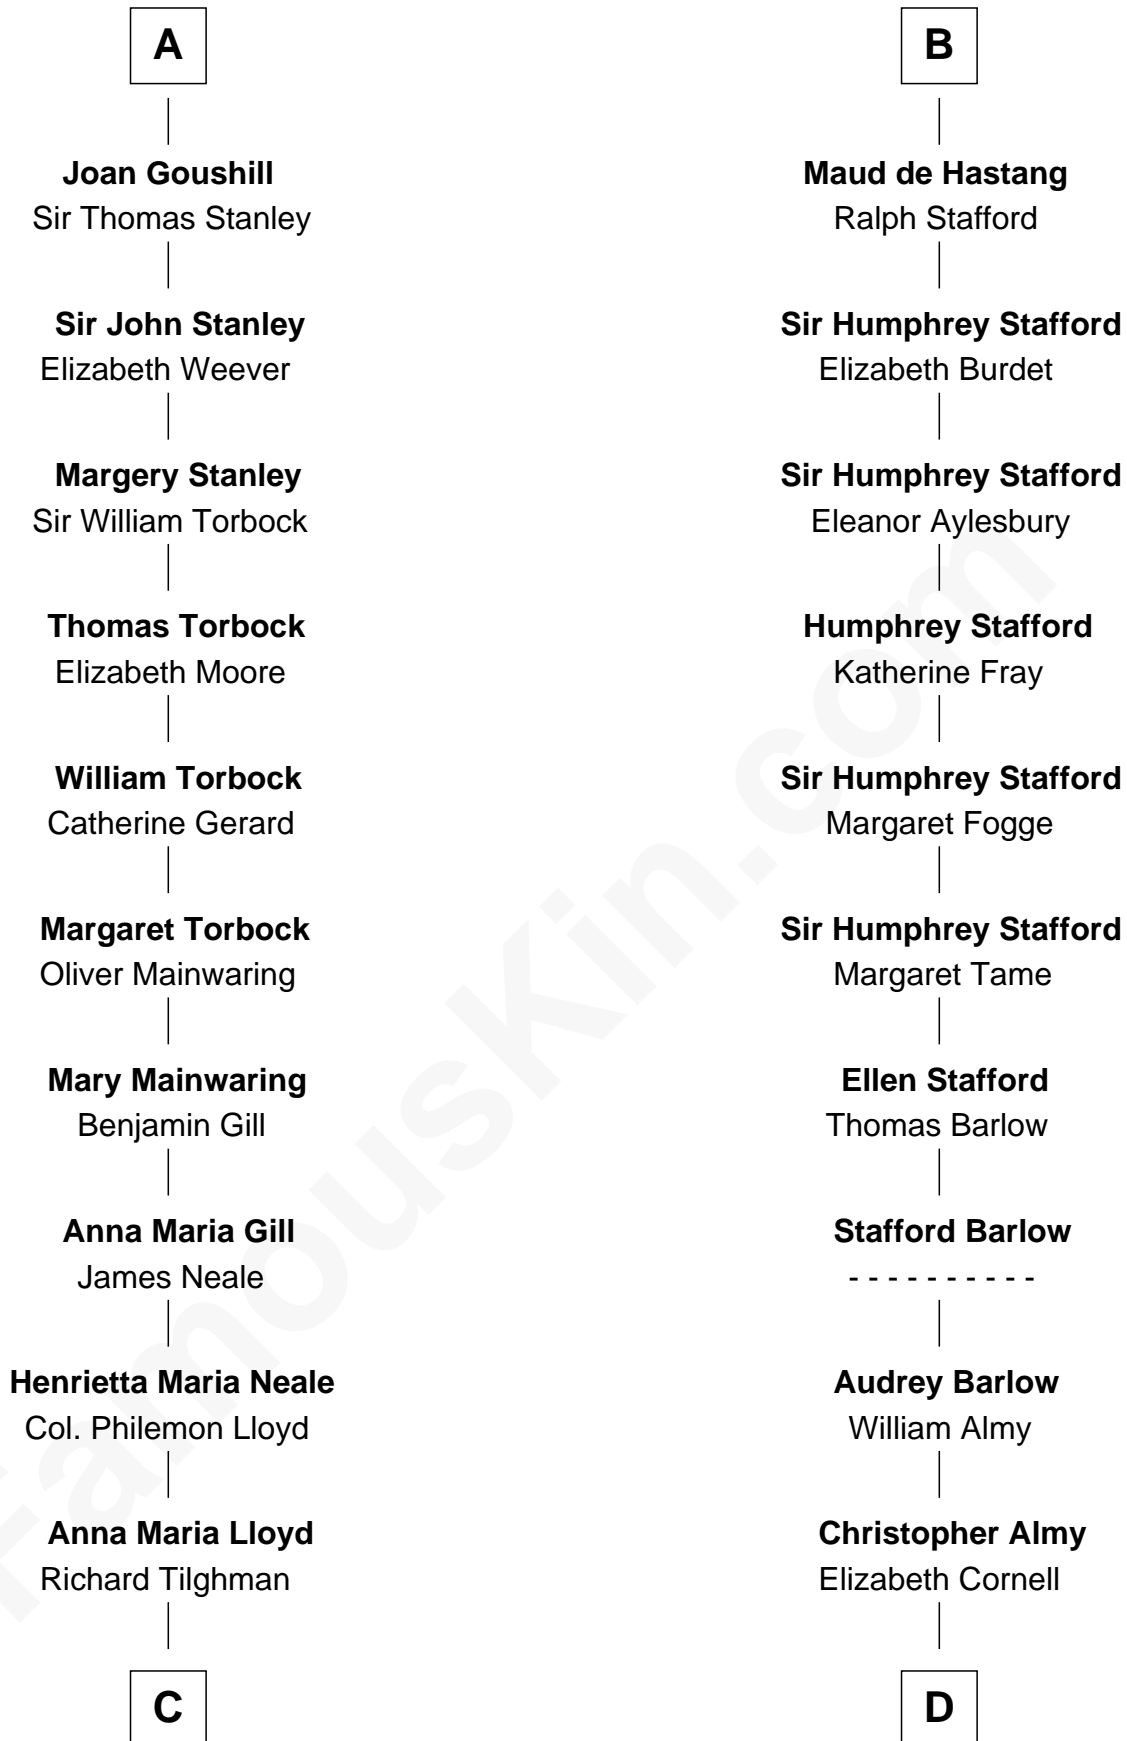

# FamousKin.com Relationship Chart of

**Charles Goldsborough**

*16th Governor of Maryland*

19th cousin of

**William Ellery**

*Signer of the Declaration of Independence*

**C**

**William Tilghman**

Margaret Lloyd

**Anna Maria Tilghman**

Charles Goldsborough

**Charles Goldsborough**

*16th Governor of Maryland*

**D**

**Col. Job Almy**

Ann Lawton

**Elizabeth Almy**

William Ellery

**William Ellery**

*Signer of Declaration of Independence*

FamousKin.com