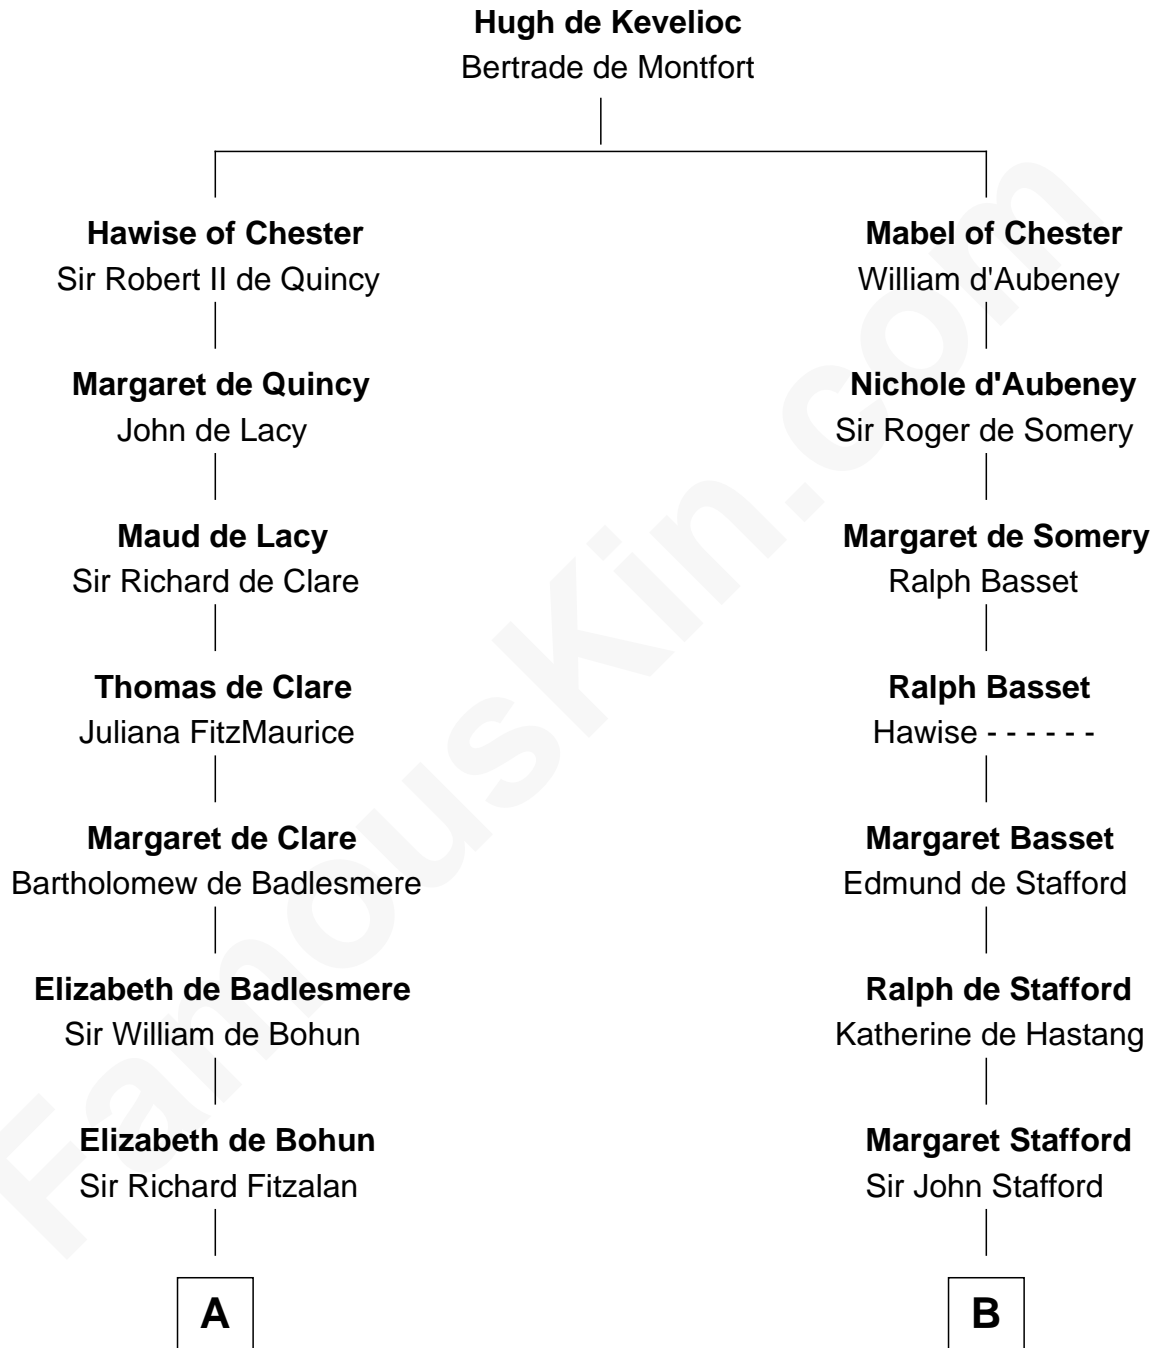

**FamousKin.com**  
**Relationship Chart of**  
**Charles Goldsborough**  
*16th Governor of Maryland*

**19th cousin 1 time removed of**

**William Ellery**  
*Signer of the Declaration of Independence*

**C**

**Anna Maria Lloyd**

Richard Tilghman

**William Tilghman**

Margaret Lloyd

**Anna Maria Tilghman**

Charles Goldsborough

**Charles Goldsborough**

*16th Governor of Maryland*

**D**

**Col. Job Almy**

Ann Lawton

**Elizabeth Almy**

William Ellery

**William Ellery**

*Signer of Declaration of Independence*

FamousKin.com