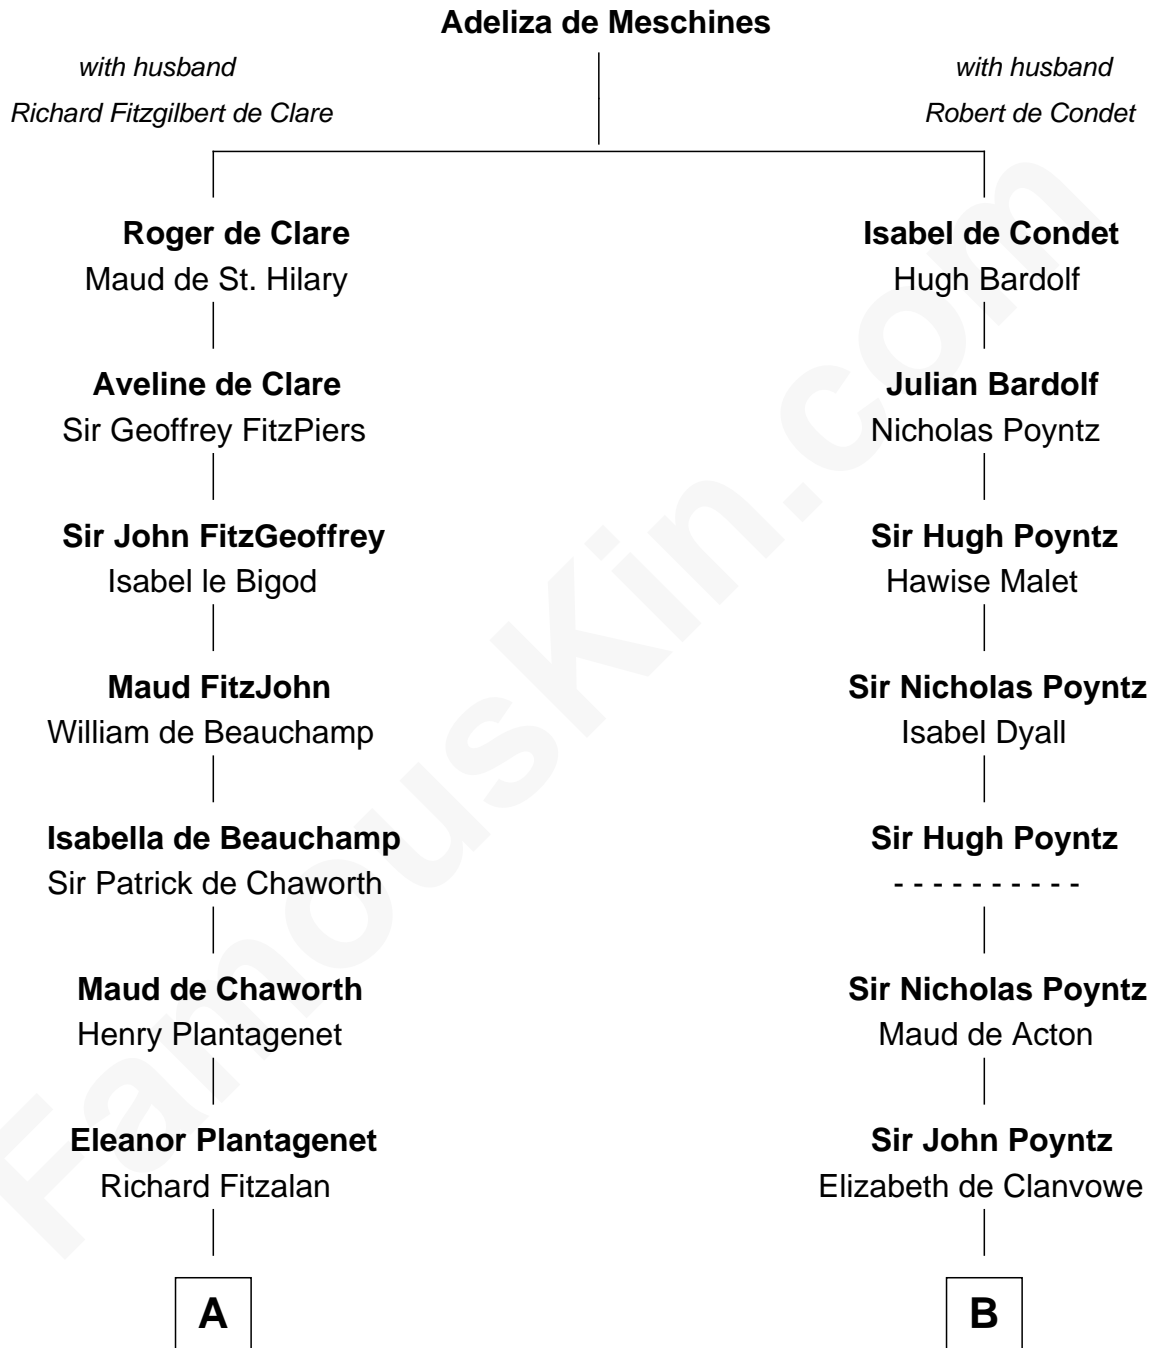

**FamousKin.com**  
**Relationship Chart of**  
**Charles Goldsborough**  
*16th Governor of Maryland*

**19th cousin 2 times removed of**

**William Ellery**  
*Signer of the Declaration of Independence*

**C**

**Henrietta Maria Neale**

Col. Philemon Lloyd

**Anna Maria Lloyd**

Richard Tilghman

**William Tilghman**

Margaret Lloyd

**Anna Maria Tilghman**

Charles Goldsborough

**Charles Goldsborough**

*16th Governor of Maryland*

**D**

**Col. Job Almy**

Ann Lawton

**Elizabeth Almy**

William Ellery