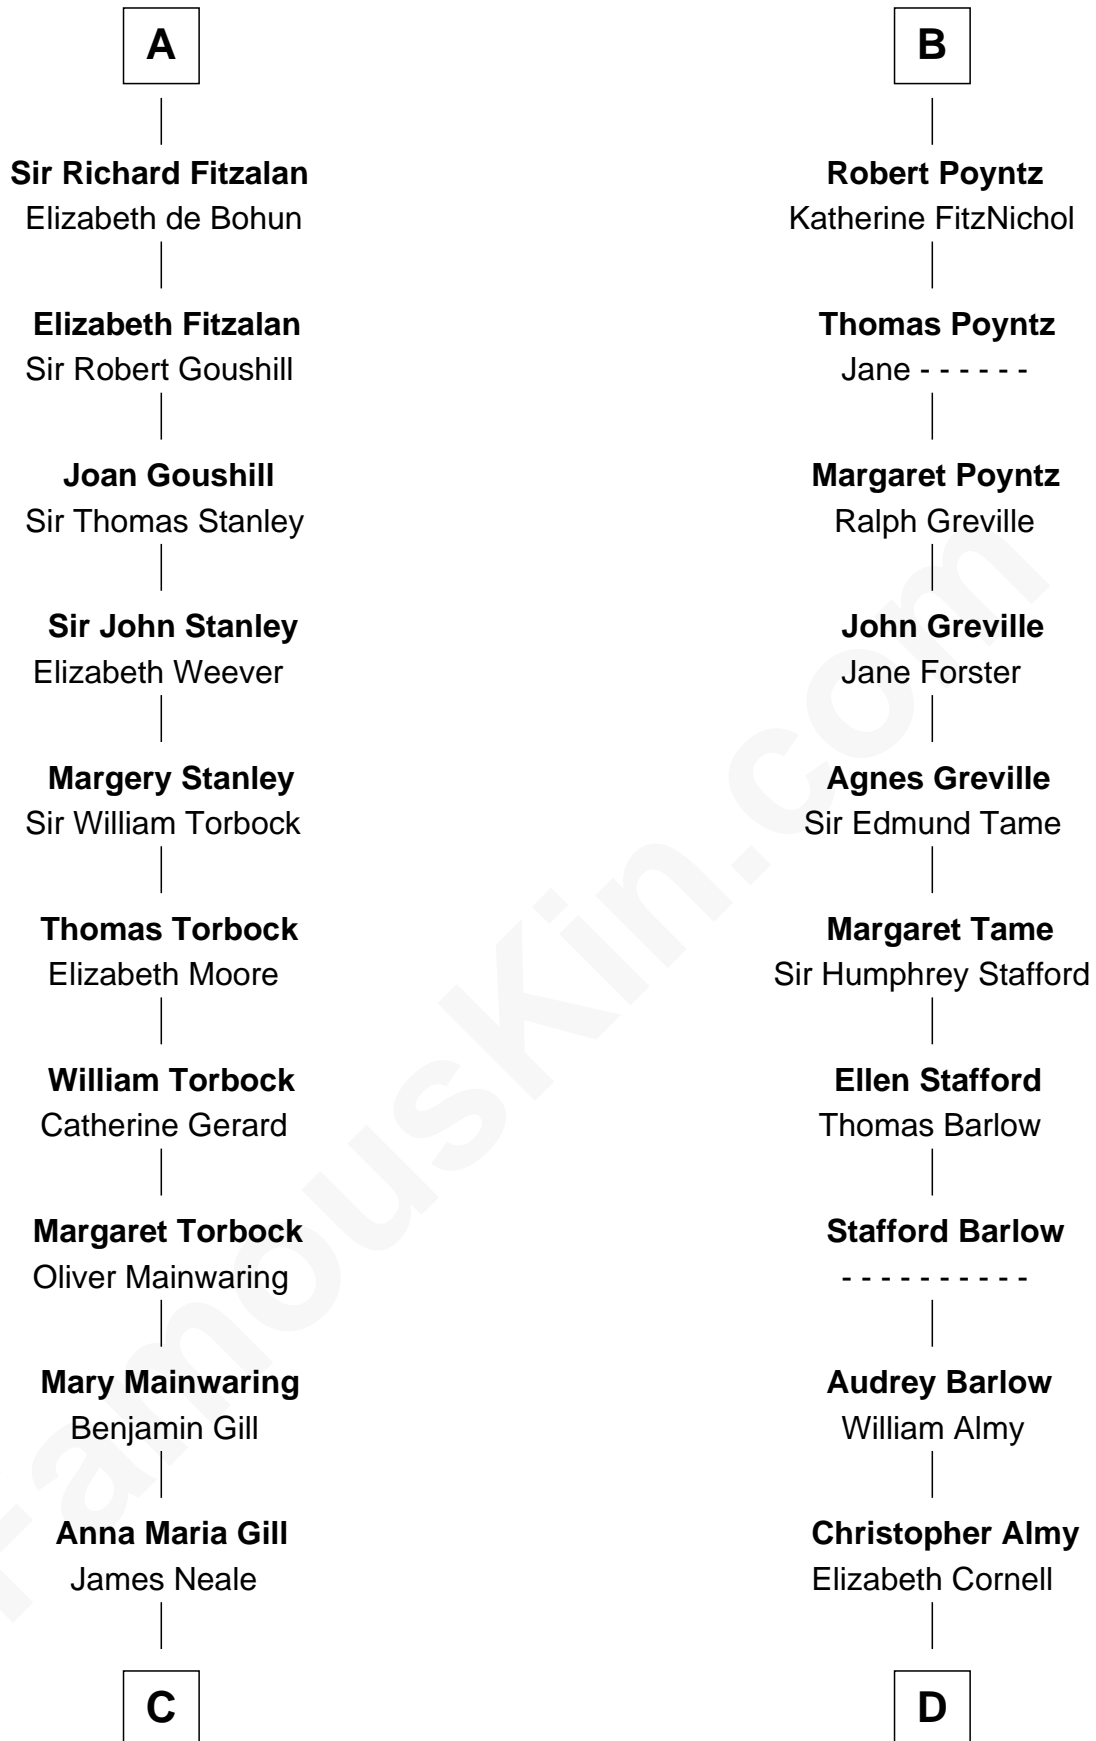

**FamousKin.com**  
**Relationship Chart of**  
**Charles Goldsborough**  
*16th Governor of Maryland*

**19th cousin 2 times removed of**

**William Ellery**  
*Signer of the Declaration of Independence*

**C**

**Henrietta Maria Neale**

Col. Philemon Lloyd

**Anna Maria Lloyd**

Richard Tilghman

**William Tilghman**

Margaret Lloyd

**Anna Maria Tilghman**

Charles Goldsborough

**Charles Goldsborough**

*16th Governor of Maryland*

**D**

**Col. Job Almy**

Ann Lawton

**Elizabeth Almy**

William Ellery