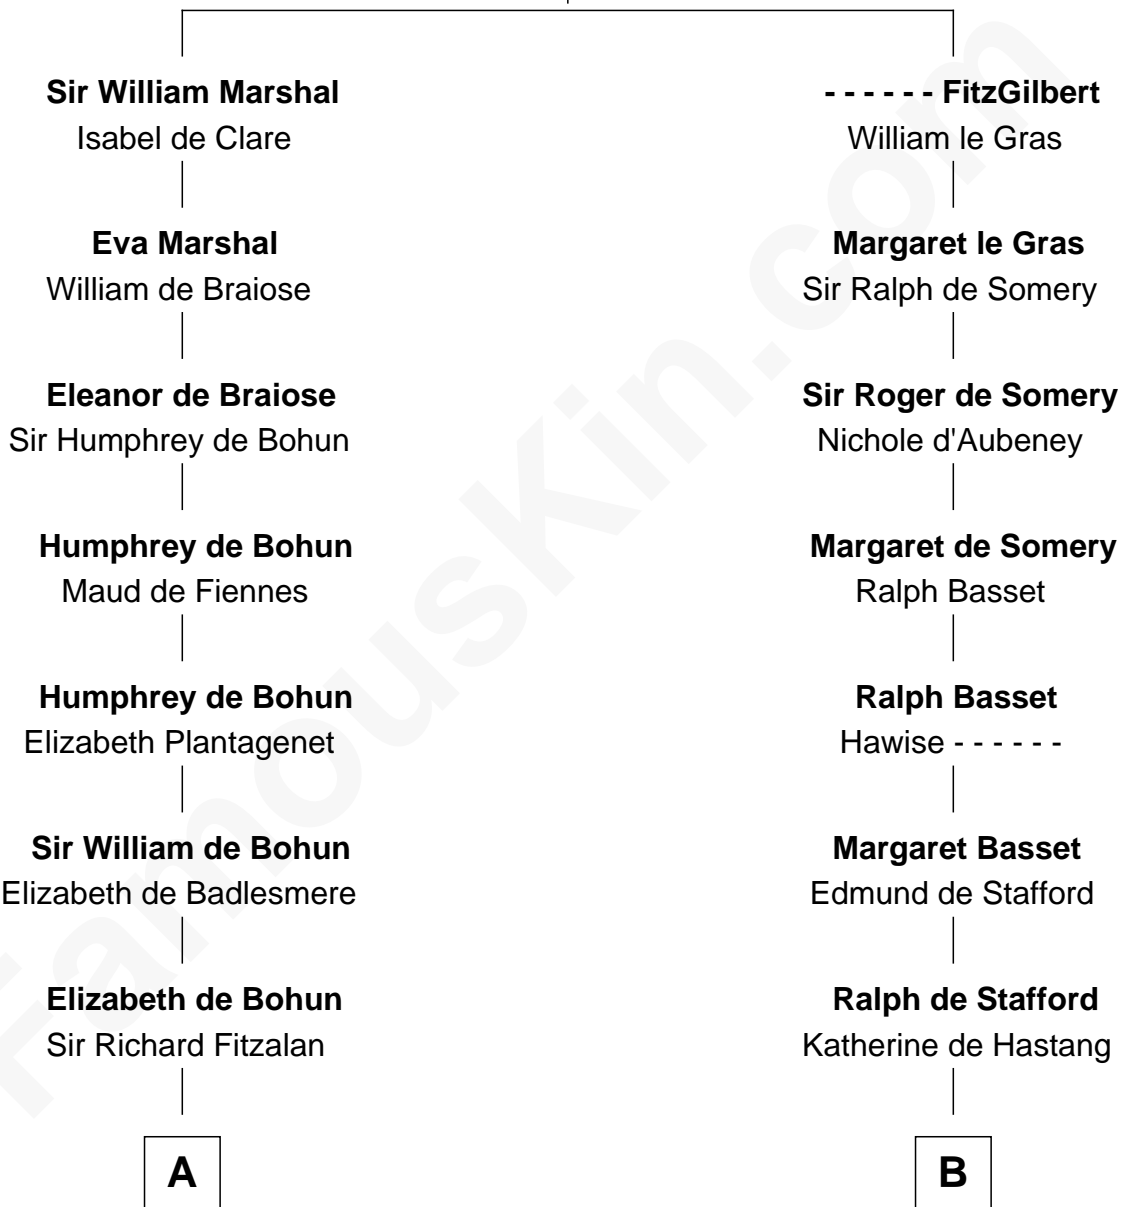

FamousKin.com Relationship Chart of

Charles Goldsborough

16th Governor of Maryland

20th cousin of

William Ellery

Signer of the Declaration of Independence

John FitzGilbert
Sybilla of Salisbury

C

Anna Maria Lloyd

Richard Tilghman

William Tilghman

Margaret Lloyd

Anna Maria Tilghman

Charles Goldsborough

Charles Goldsborough

16th Governor of Maryland