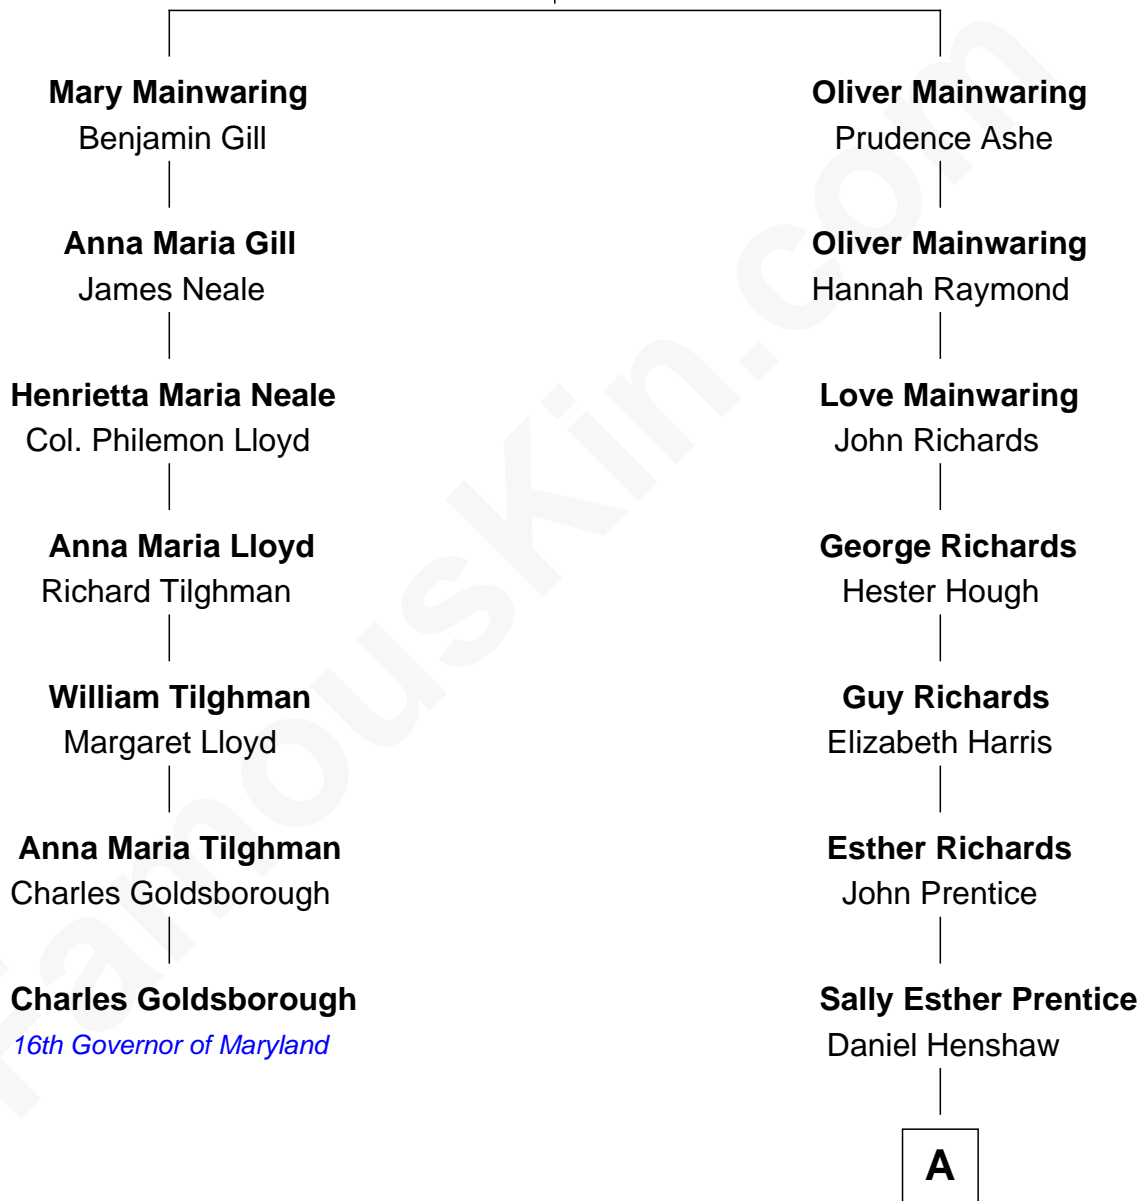

FamousKin.com
Relationship Chart of
Charles Goldsborough
16th Governor of Maryland

6th cousin 6 times removed of
George Winston
New Age Pianist

Oliver Mainwaring
 Margaret Torbock

A

Mary Catherine Henshaw

Rev. Alfred Louis Baur

Pauline Clark Baur

Dr. George Alexander Otis

Anna Marie Otis

Isaac Winston

George Otis Winston

Helen Comfort Stagg

George Otis Winston

Mary Annabel Bohannon

George Winston

New Age Pianist