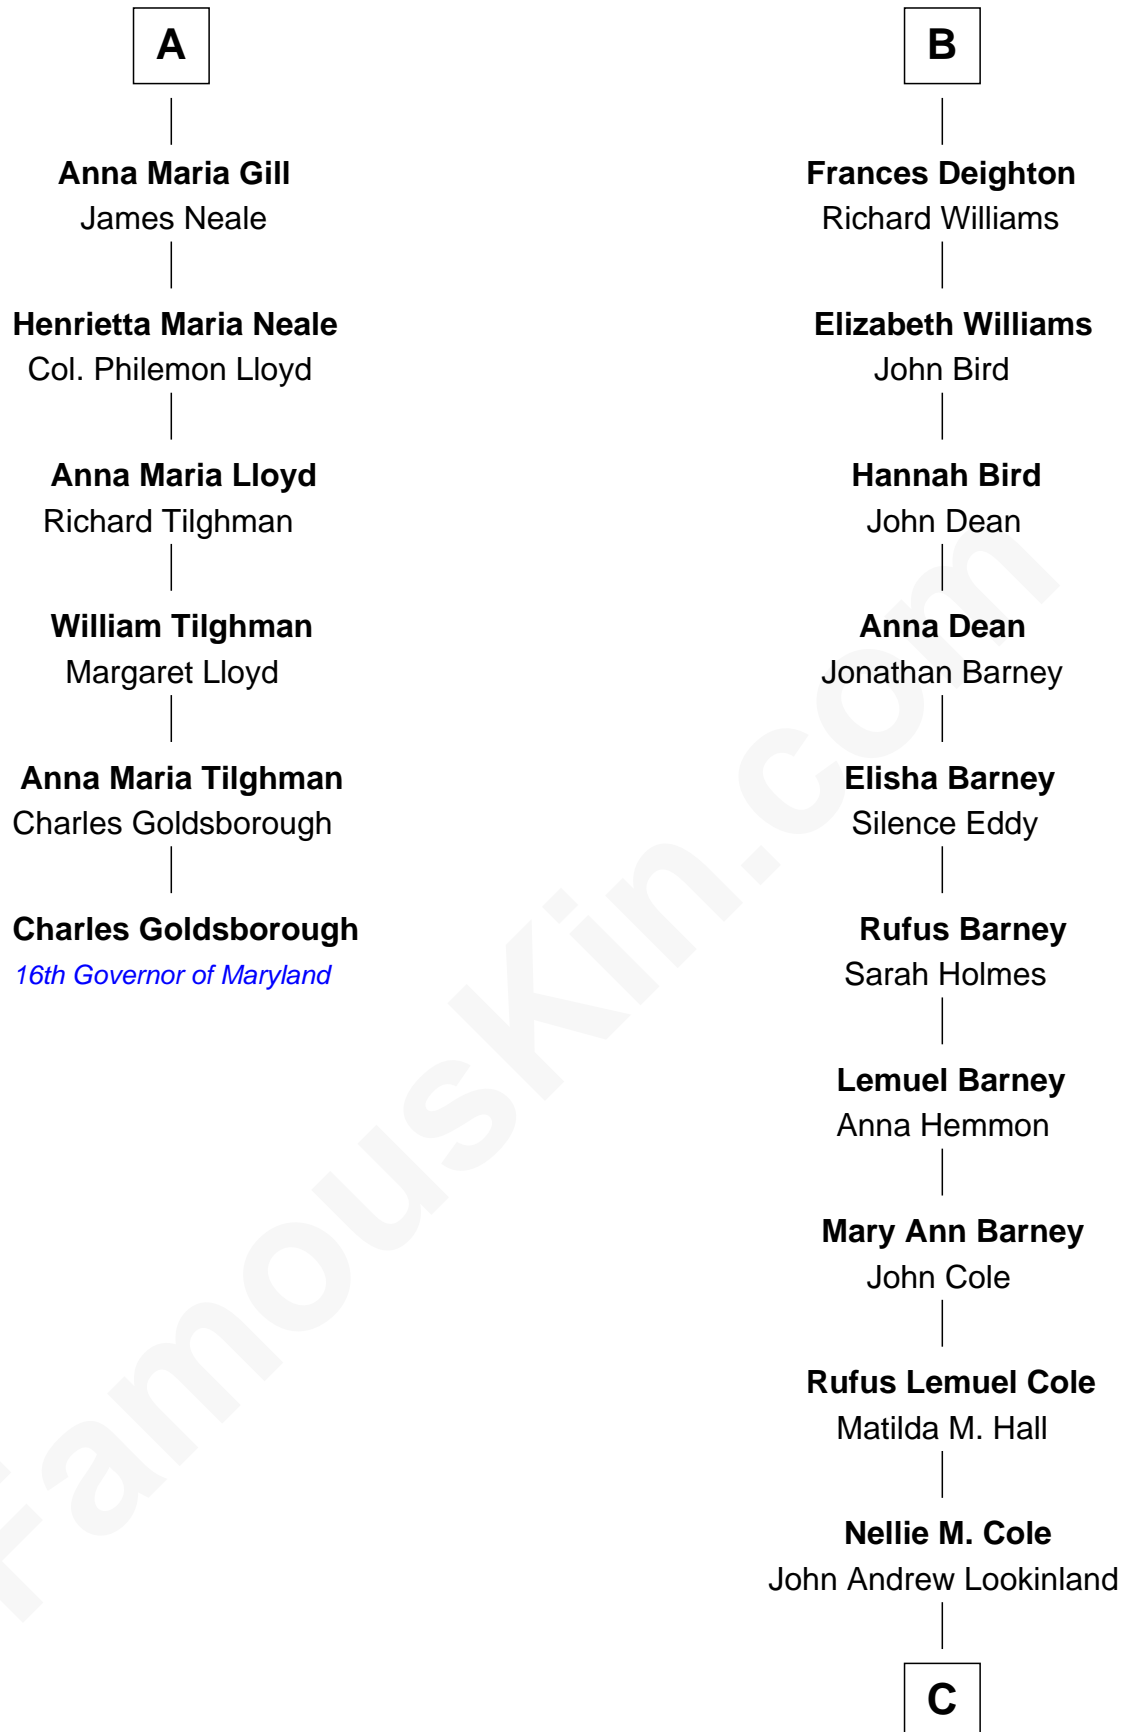

FamousKin.com
Relationship Chart of
Charles Goldsborough
16th Governor of Maryland

12th cousin 7 times removed of
Michael Lookinland
TV Actor

C

—
Orrin Paul Lookinland

Madeline Tait

—
Paul Russell Lookinland

Karen Ruth McKinney

—
Michael Lookinland

TV Actor

FamousKin.com