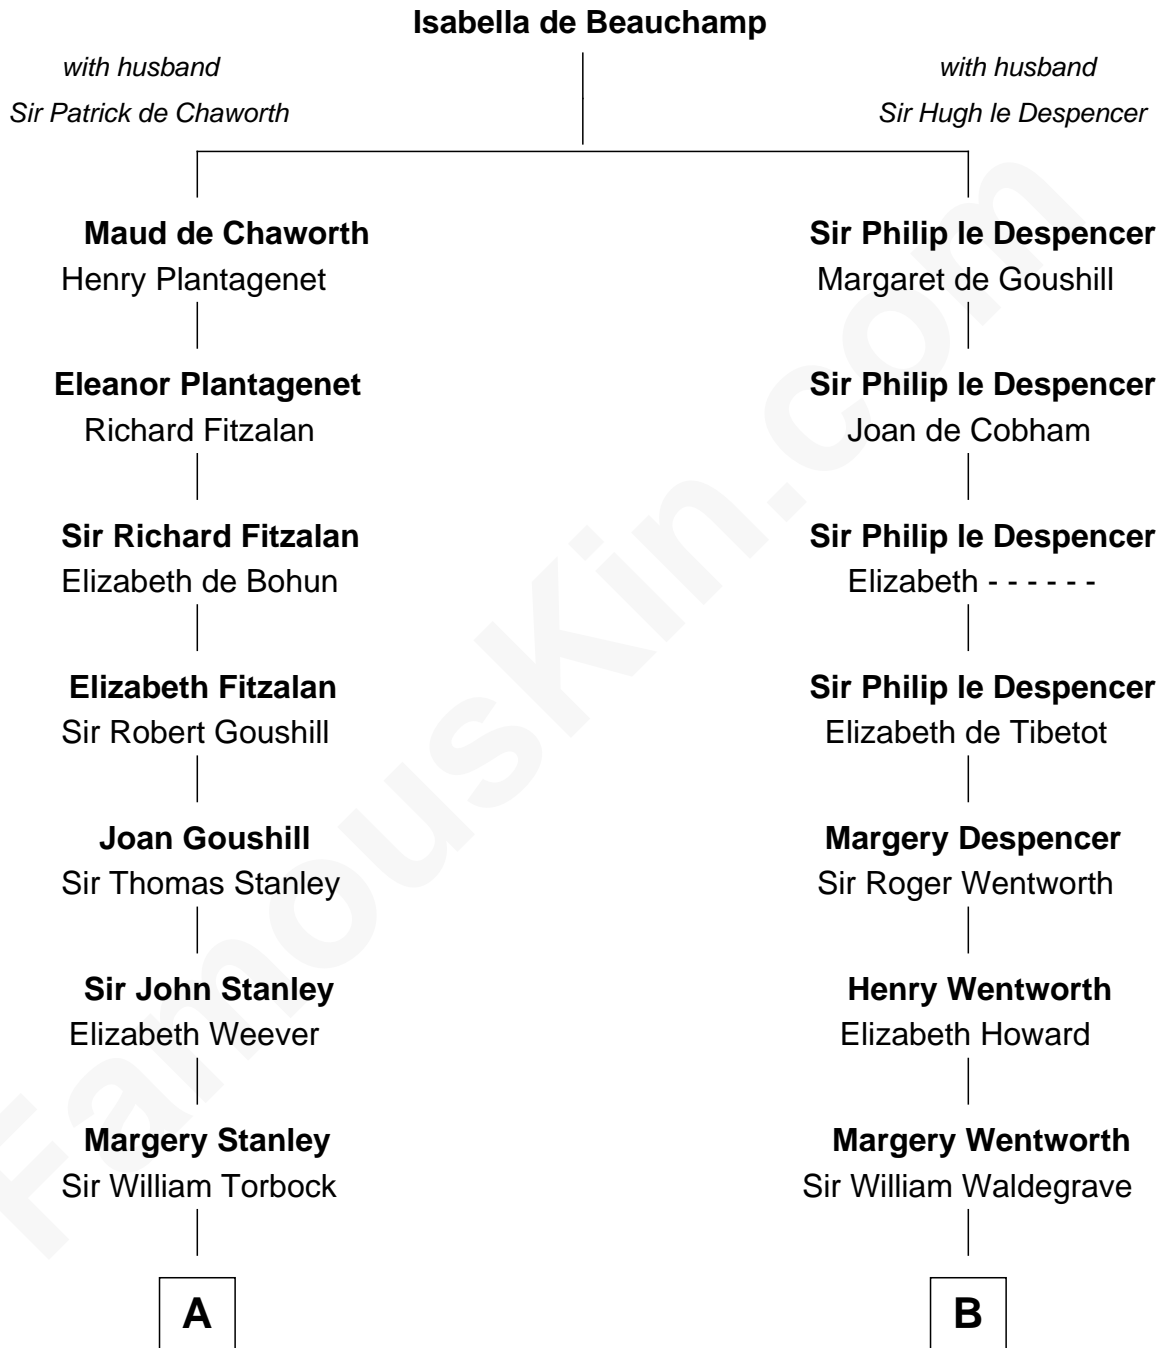

**FamousKin.com**  
**Relationship Chart of**  
**Charles Goldsborough**  
*16th Governor of Maryland*

**16th cousin 5 times removed of**

**Bob Moore**  
*Co-Founder, Bob's Red Mill*

**C**

**Morris Fox**

Sarah A. Smith

**Violette Fox**

Daniel Francis Learnard

**Clinton Morris Learnard**

Gertrude Maud Yost

**Doris Dell Learnard**

Kenneth Earl Moore

**Bob Moore**

*Co-Founder, Bob's Red Mill*