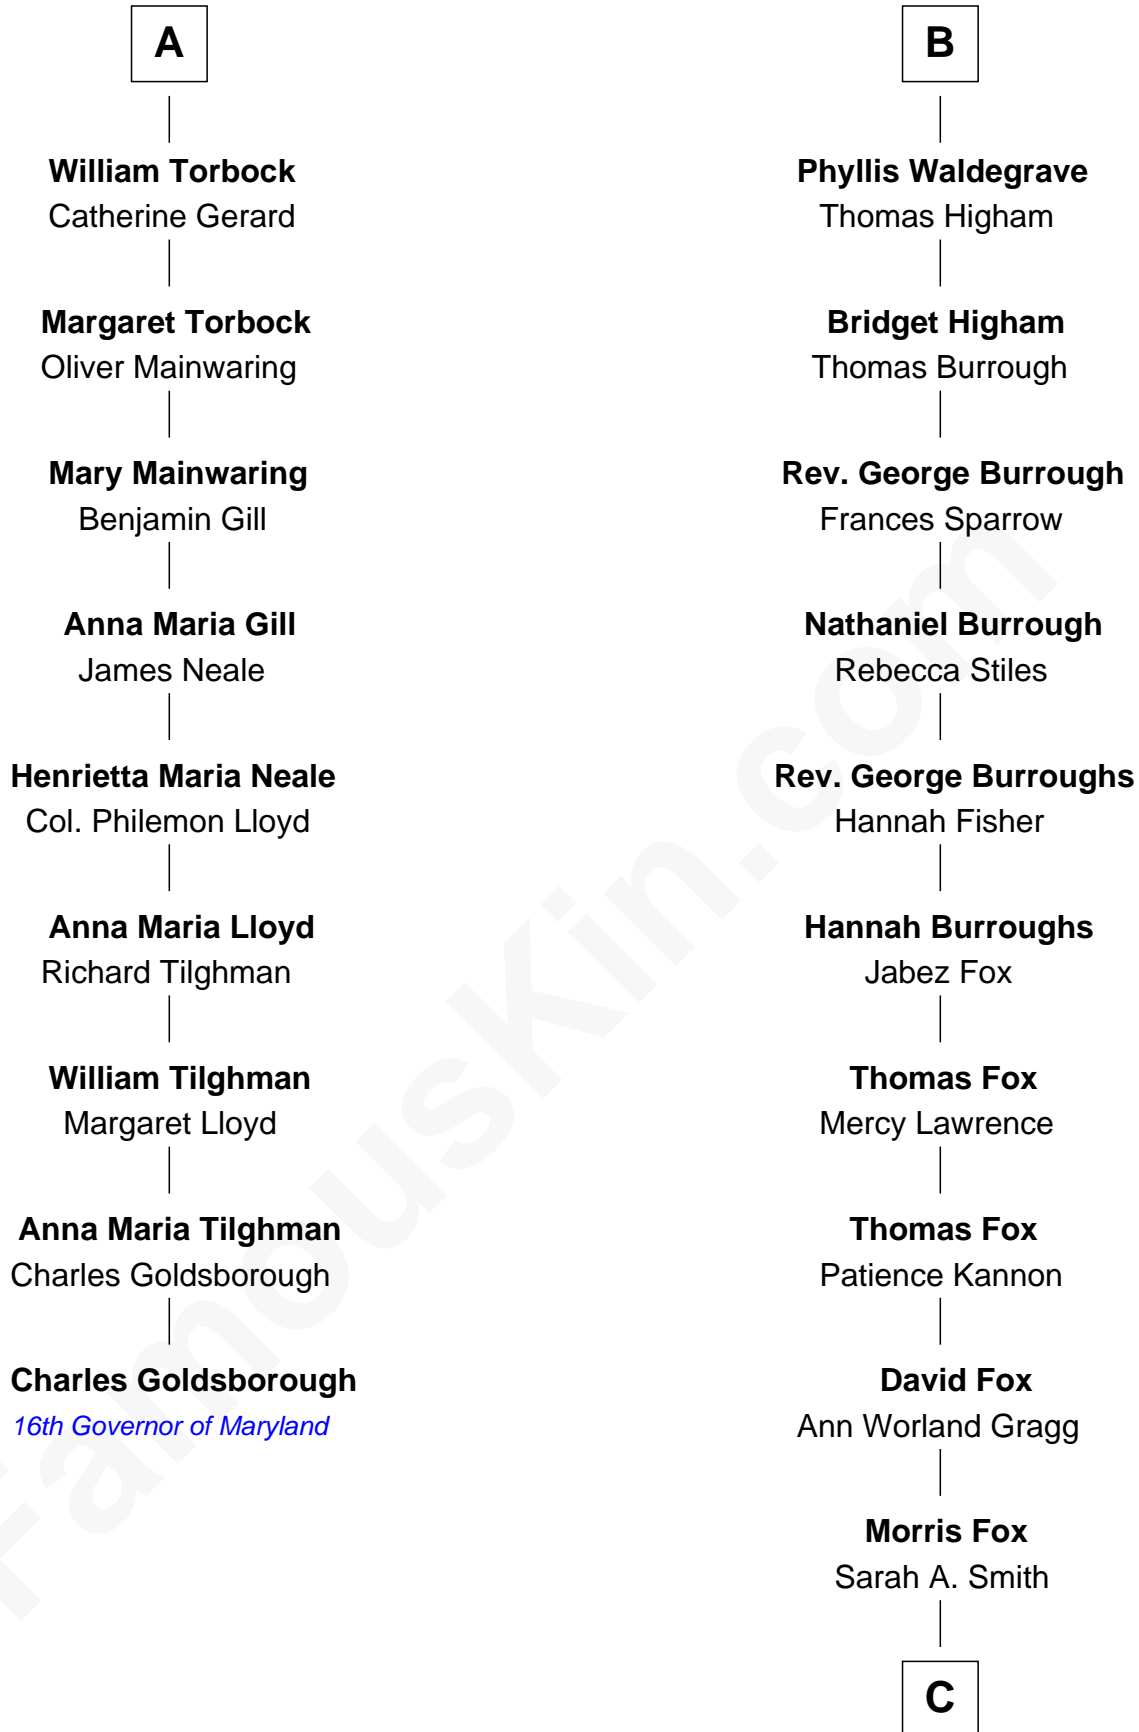

**FamousKin.com**  
**Relationship Chart of**  
**Charles Goldsborough**  
*16th Governor of Maryland*

**15th cousin 5 times removed of**  
**Bob Moore**  
*Co-Founder, Bob's Red Mill*

**Bartholomew de Badlesmere**  
 Margaret de Clare

**Sir John Stanley**

Elizabeth Weever

**Margery Stanley**

Sir William Torbock

**Thomas Torbock**

Elizabeth Moore

**A**

**Margaret de Badlesmere**

Sir John de Tivetot

**Sir Robert de Tivetot**

Margaret Deincourt

**Elizabeth de Tivetot**

Sir Philip le Despencer

**Margery Despencer**

Sir Roger Wentworth

**Henry Wentworth**

Elizabeth Howard

**Margery Wentworth**

Sir William Waldegrave

**George Waldegrave**

Anne Drury

**B**

**C**

—  
**Violette Fox**