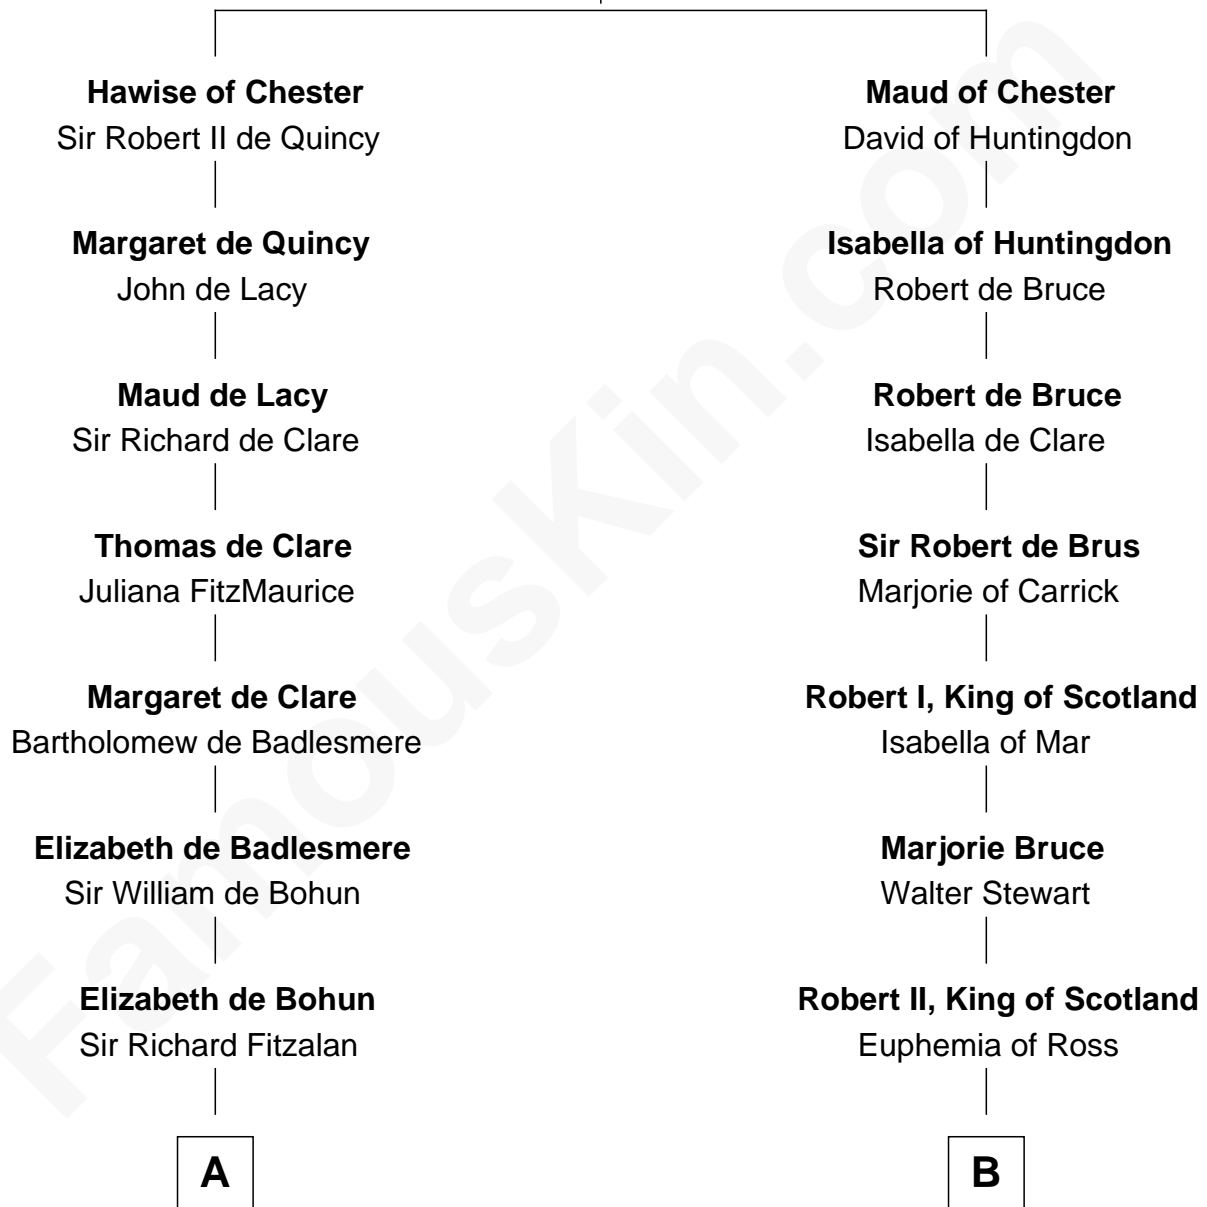

# FamousKin.com Relationship Chart of

**Charles Goldsborough**

*16th Governor of Maryland*

20th cousin of

**General Hugh Mercer**

*American Revolution*

**Hugh de Kevelioc**  
Bertrade de Montfort

**C**

**Anna Maria Lloyd**

Richard Tilghman

**William Tilghman**

Margaret Lloyd

**Anna Maria Tilghman**

Charles Goldsborough

**Charles Goldsborough**

*16th Governor of Maryland*

**D**

**Lilias Row**

John Mercer

**Thomas Mercer**

Isabel Smith

**William Mercer**

Anne Munro

**General Hugh Mercer**

*American Revolution*

FamousKin.com