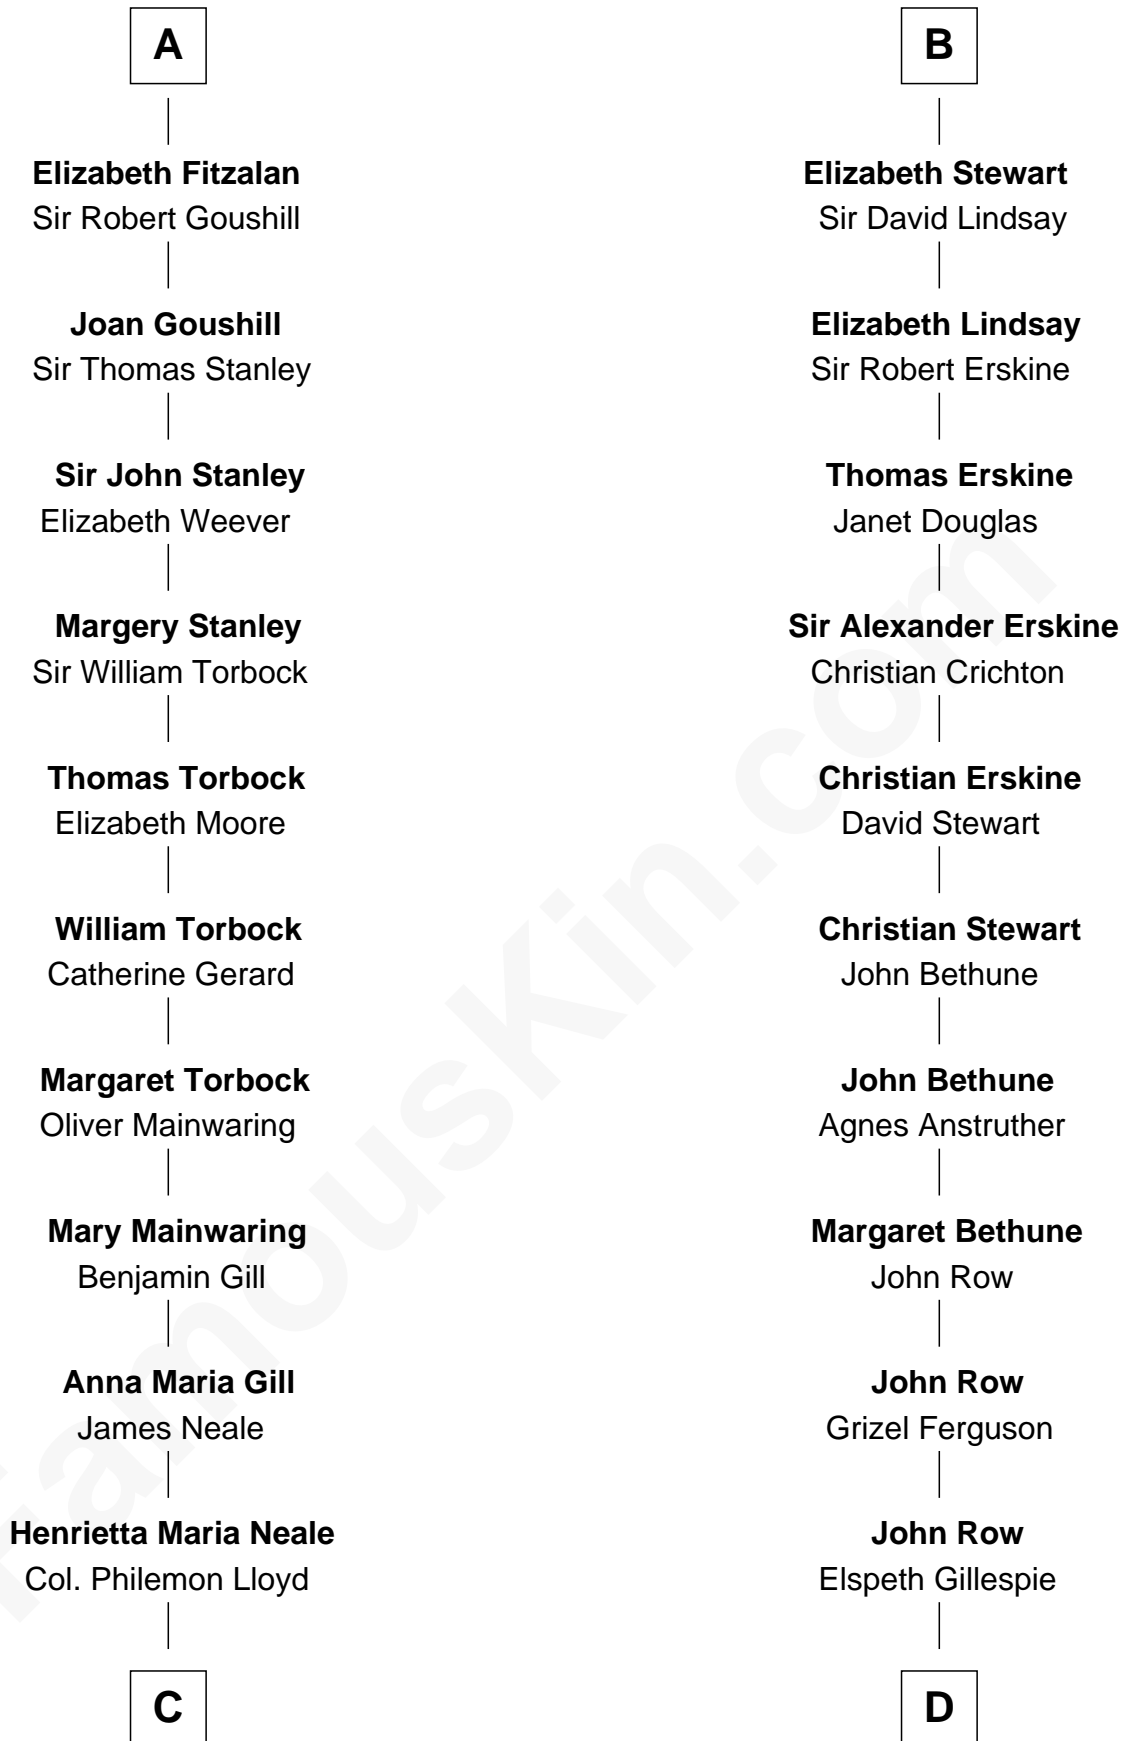

# FamousKin.com Relationship Chart of

**Charles Goldsborough**

*16th Governor of Maryland*

20th cousin of

**General Hugh Mercer**

*American Revolution*

**Hugh de Kevelioc**  
Bertrade de Montfort

**C**

**Anna Maria Lloyd**

Richard Tilghman

**William Tilghman**

Margaret Lloyd

**Anna Maria Tilghman**

Charles Goldsborough

**Charles Goldsborough**

*16th Governor of Maryland*

**D**

**Lilias Row**

John Mercer

**Thomas Mercer**

Isabel Smith

**William Mercer**

Anne Munro

**General Hugh Mercer**

*American Revolution*

FamousKin.com