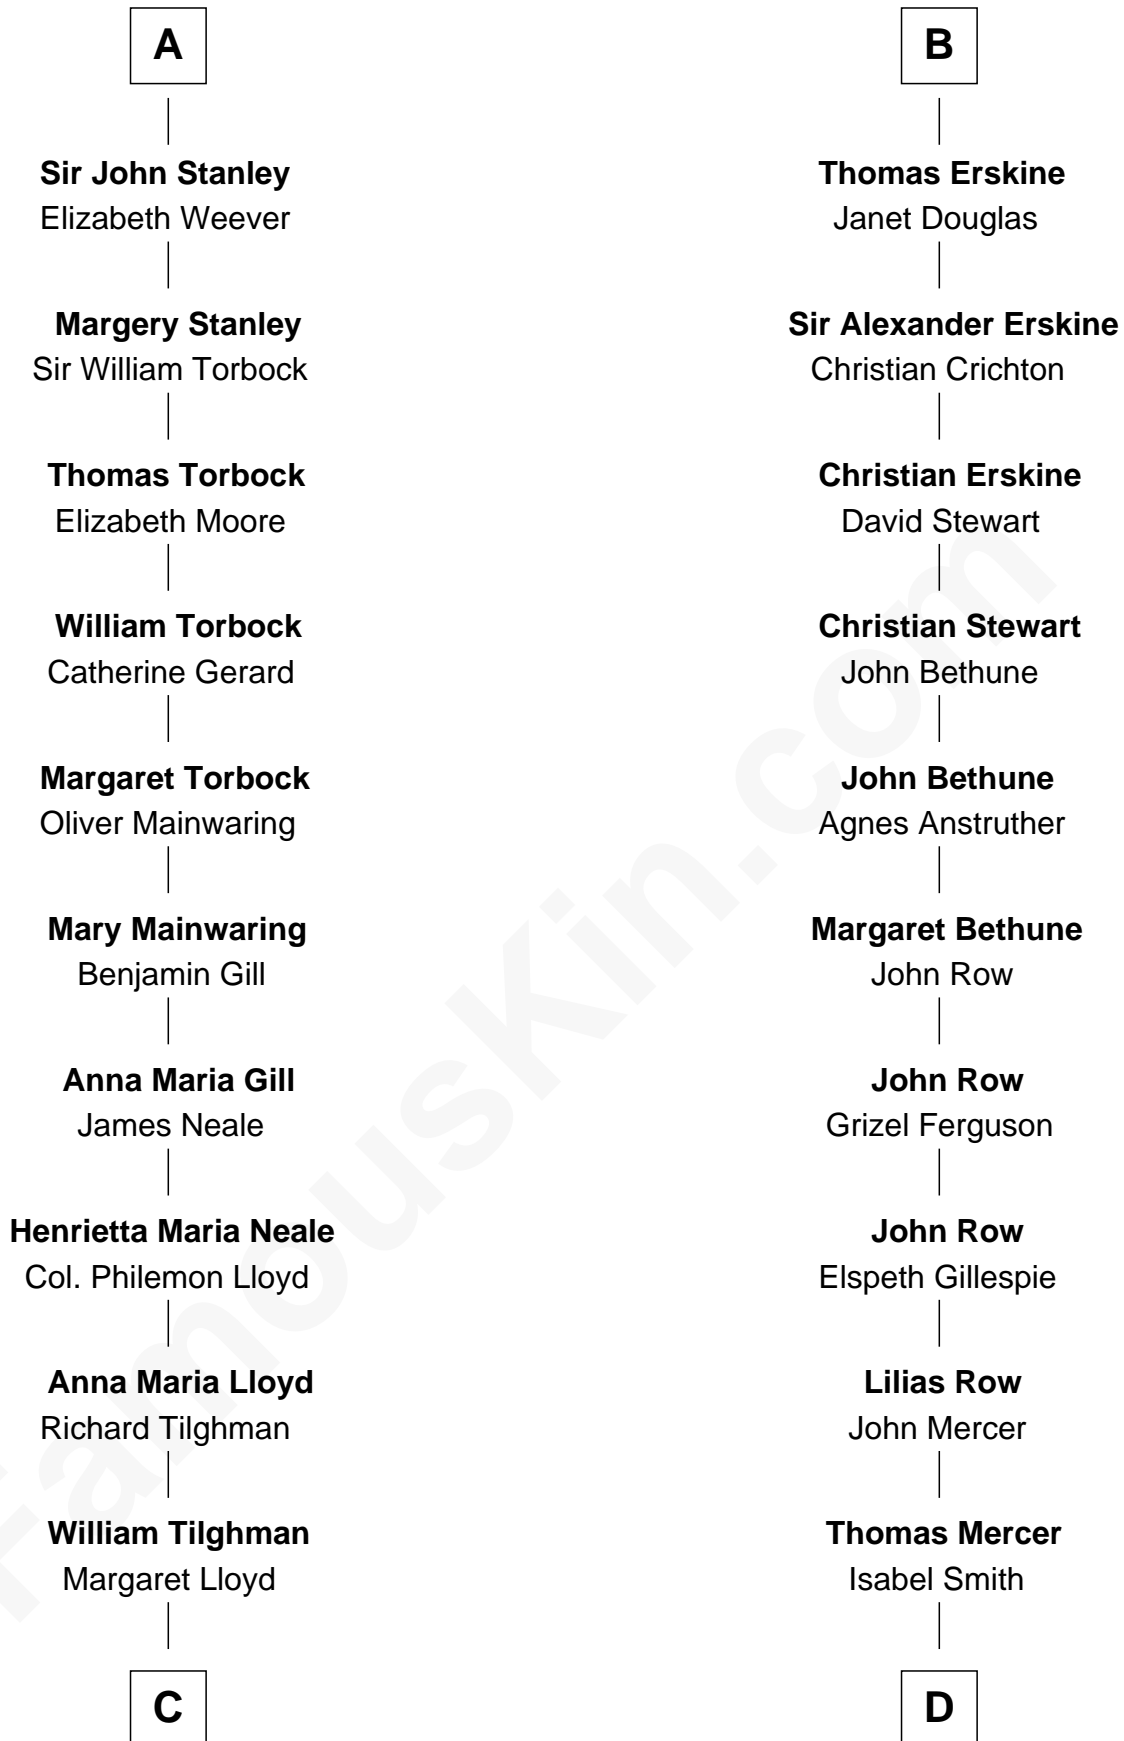

FamousKin.com Relationship Chart of

Charles Goldsborough

16th Governor of Maryland

18th cousin of

General Hugh Mercer

American Revolution

C

Anna Maria Tilghman
Charles Goldsborough

Charles Goldsborough
16th Governor of Maryland

D

William Mercer
Anne Munro

General Hugh Mercer
American Revolution

FamousKin.com