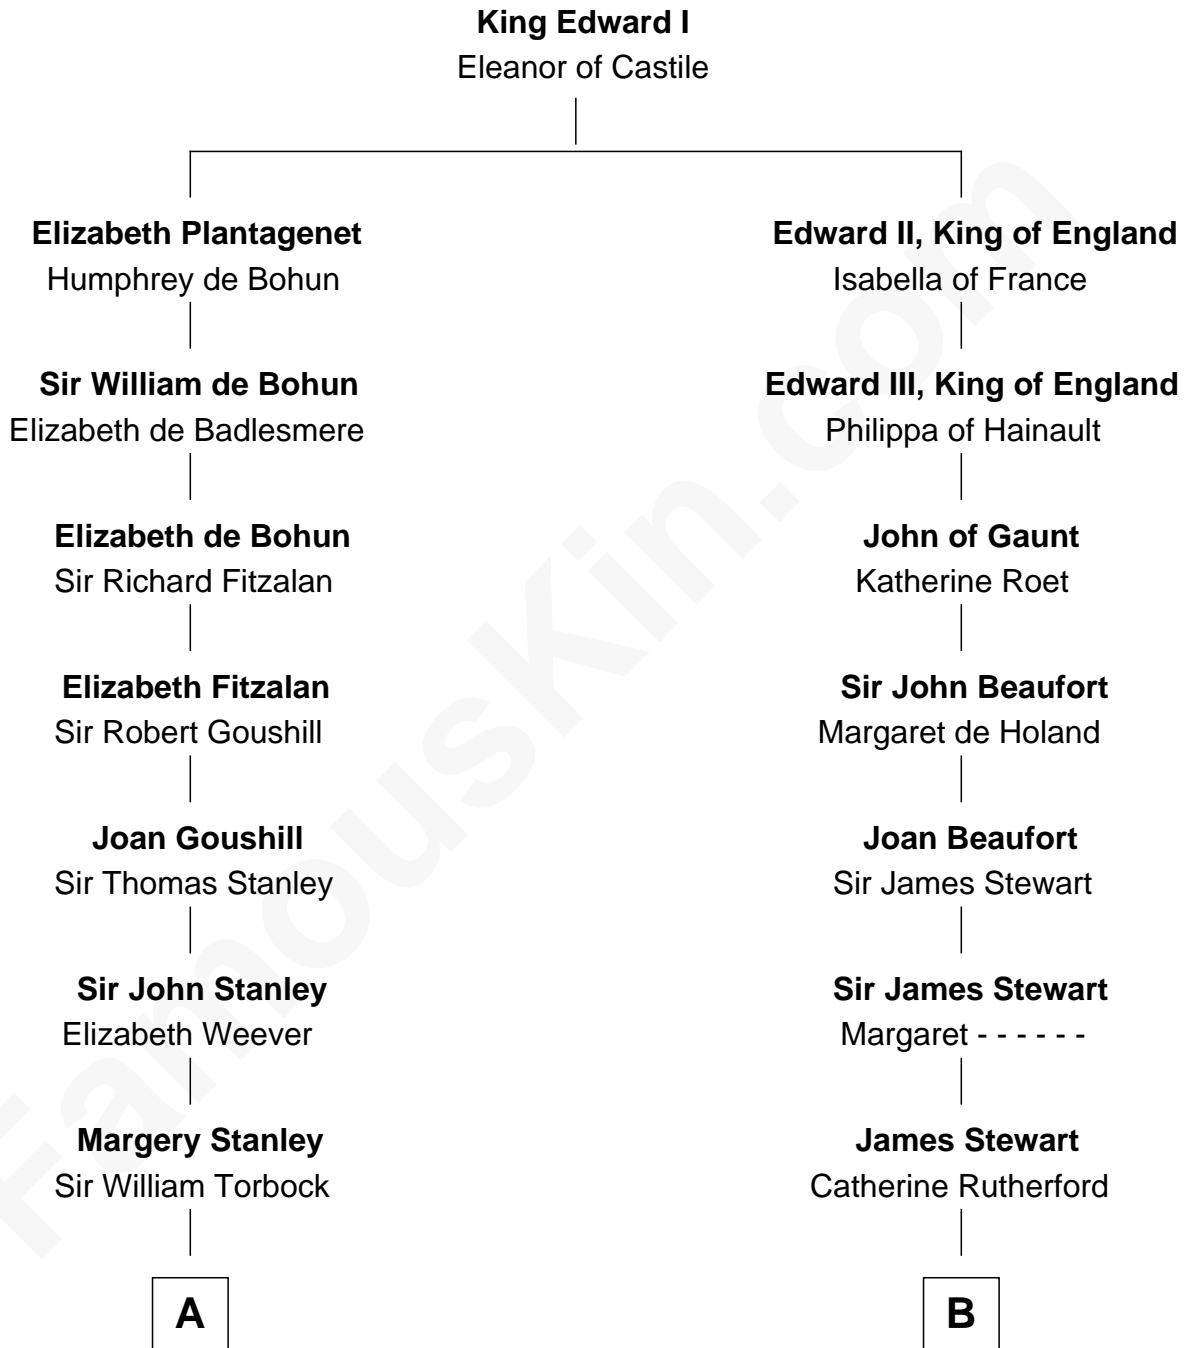

FamousKin.com
Relationship Chart of
Charles Goldsborough
16th Governor of Maryland

16th cousin 3 times removed of

Johnny Mercer
Songwriter and Co-Founder of Capitol Records

C

George Anderson Mercer

Nanny Maury Herndon

George Anderson Mercer

Lillian Elizabeth Ciucevich

Johnny Mercer

Co-Founder of Capitol Records

FamousKin.com