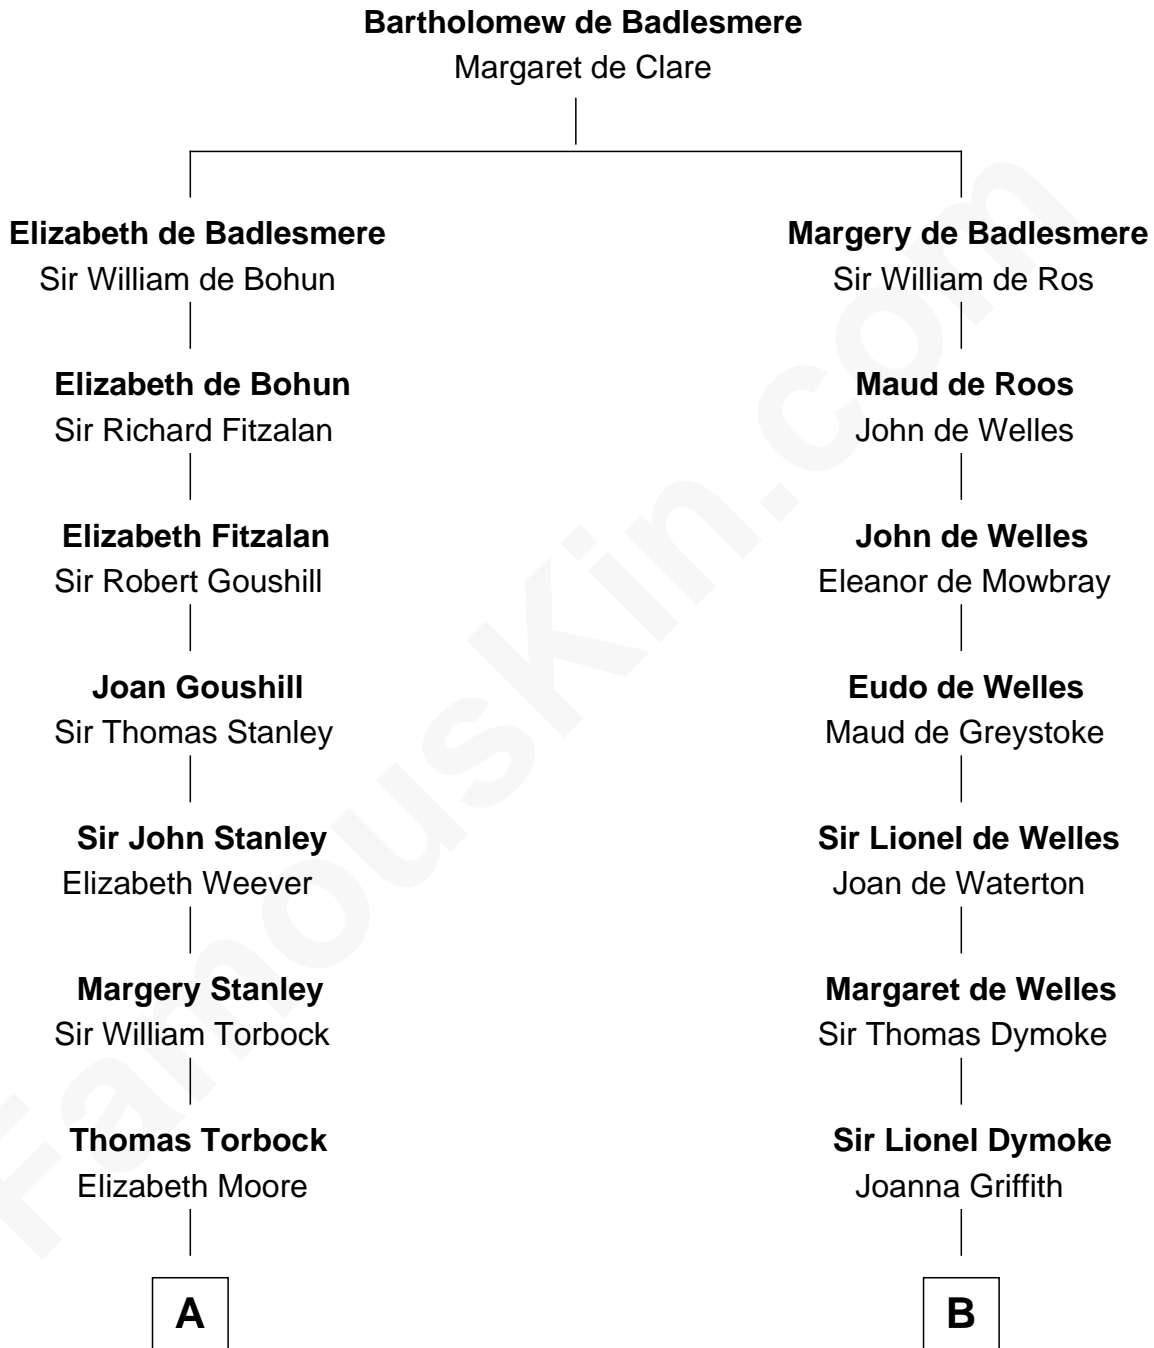

FamousKin.com
Relationship Chart of
Charles Goldsborough
16th Governor of Maryland

15th cousin 4 times removed of
Robert Frost
Poet and Playwright

C

William Prescott Frost

Judith Colcord

William Prescott Frost