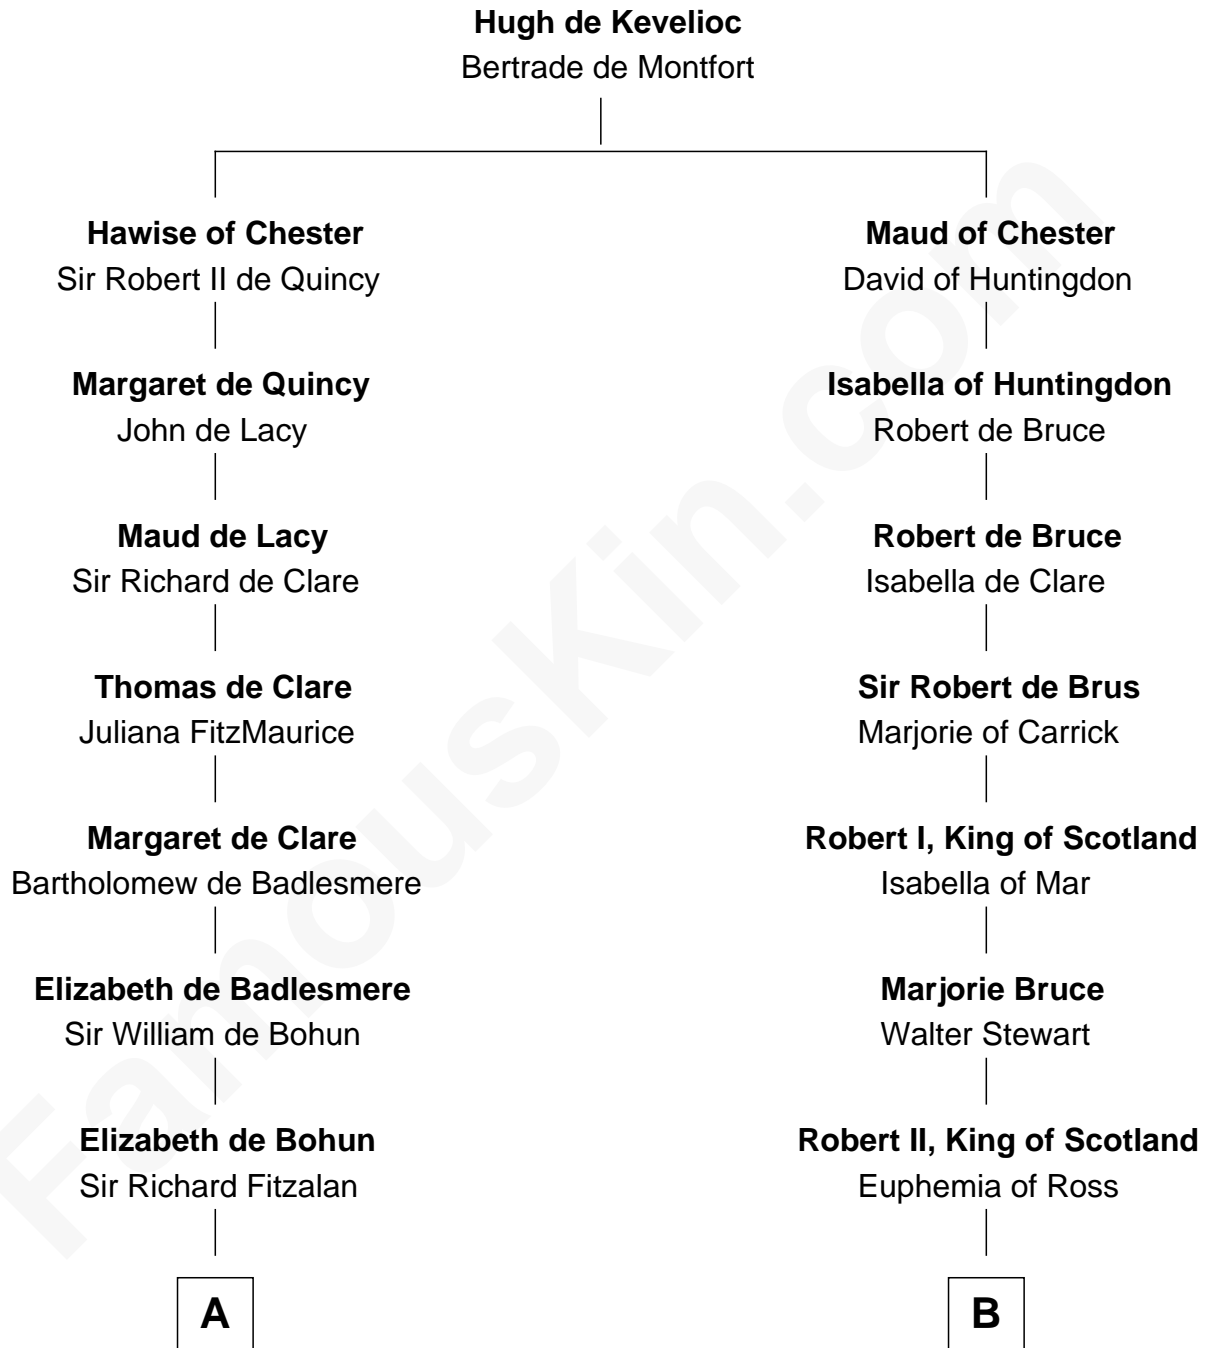

**FamousKin.com**  
**Relationship Chart of**  
**Charles Goldsborough**  
*16th Governor of Maryland*

**18th cousin 2 times removed of**

**Major John Pitcairn**  
*British Commander at Battle of Lexington*

**C**

**Anna Maria Lloyd**

Richard Tilghman

**William Tilghman**

Margaret Lloyd

**Anna Maria Tilghman**

Charles Goldsborough

**Charles Goldsborough**

*16th Governor of Maryland*

**D**

**Katherine Hamilton**

Rev. David Pitcairn

**Major John Pitcairn**

*British Commander at Lexington*

FamousKin.com