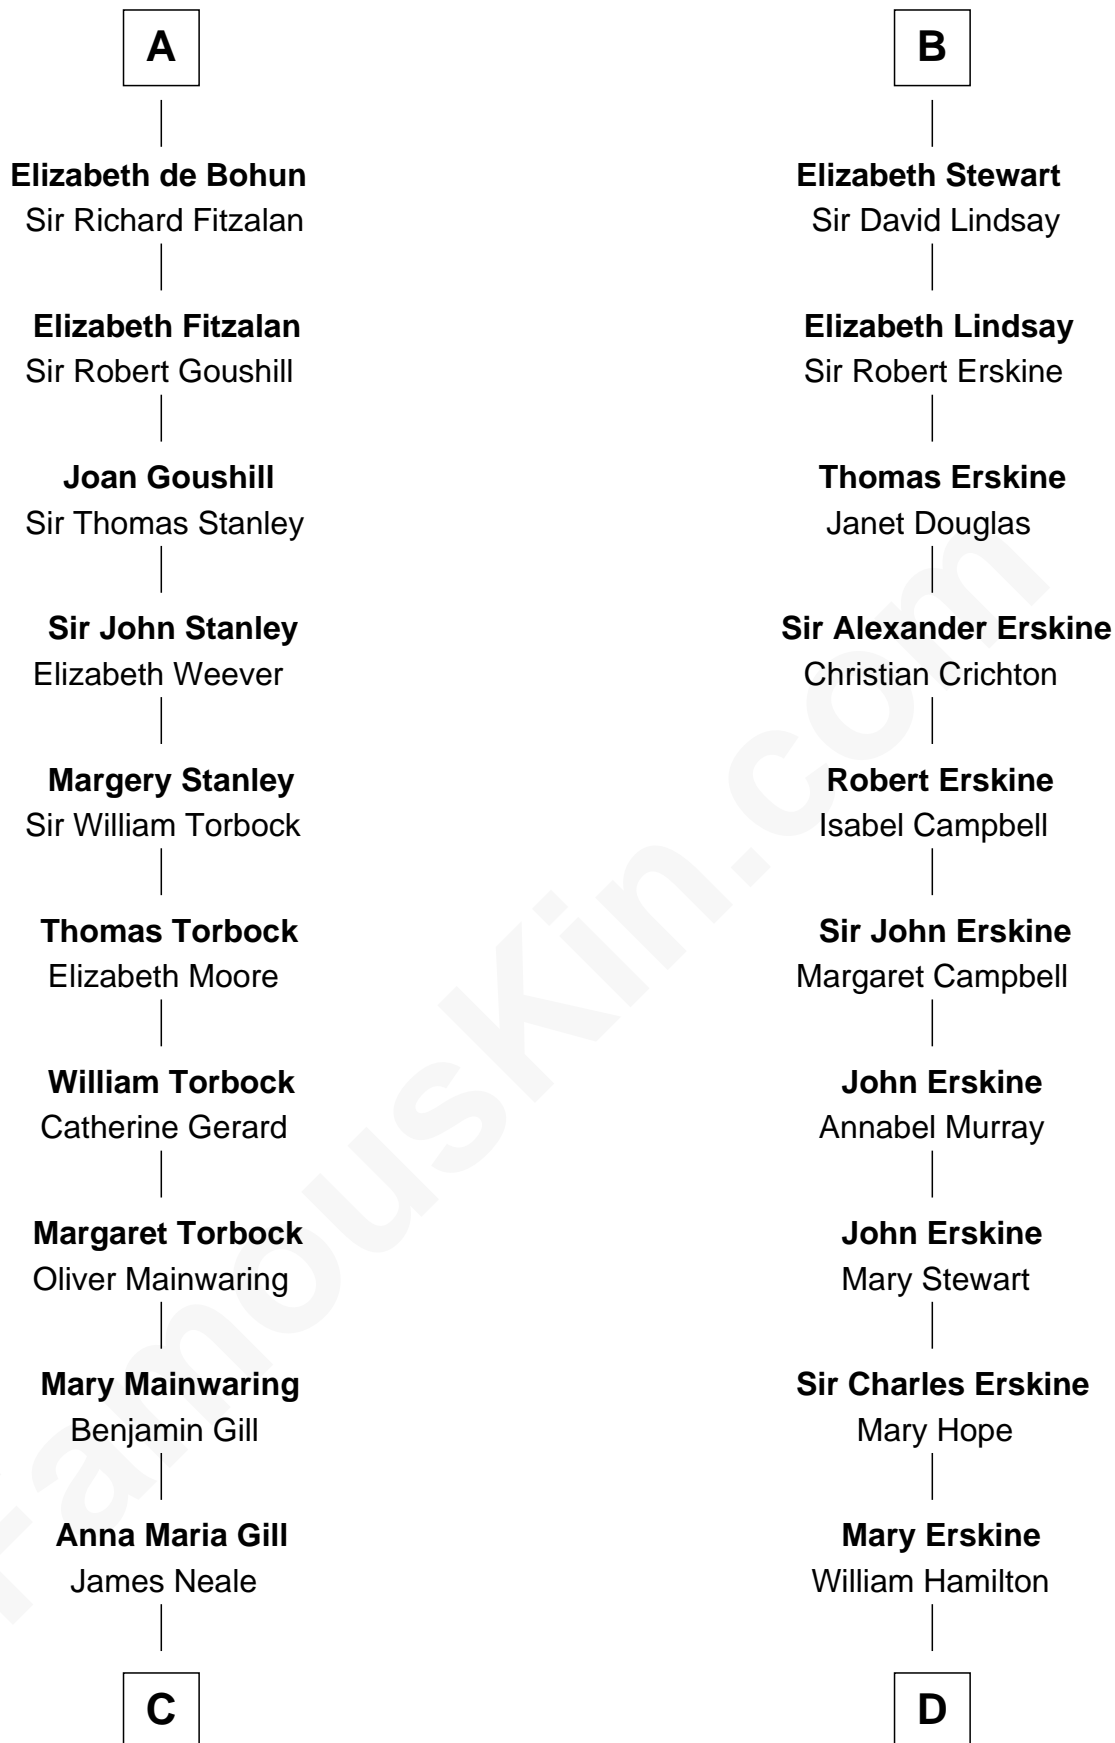

FamousKin.com

Relationship Chart of

Charles Goldsborough

16th Governor of Maryland

18th cousin 3 times removed of

Major John Pitcairn

British Commander at Battle of Lexington

C

Henrietta Maria Neale

Col. Philemon Lloyd

Anna Maria Lloyd

Richard Tilghman

William Tilghman

Margaret Lloyd

Anna Maria Tilghman

Charles Goldsborough