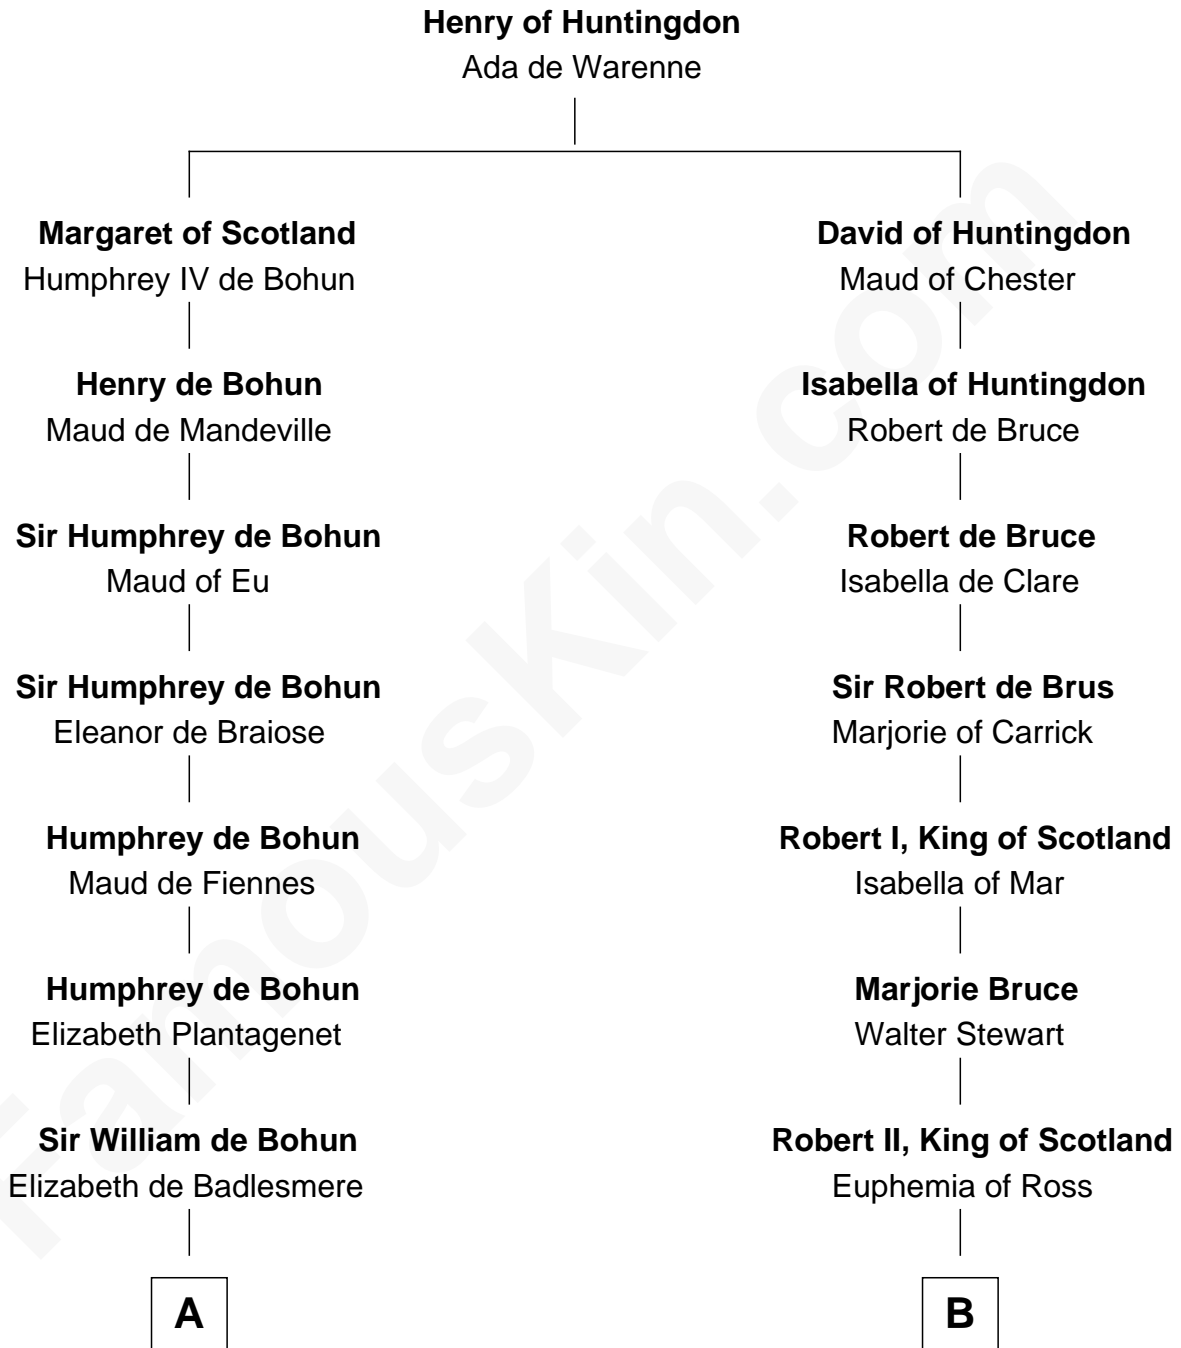

FamousKin.com

Relationship Chart of

Charles Goldsborough

16th Governor of Maryland

18th cousin 3 times removed of

Major John Pitcairn

British Commander at Battle of Lexington

C

Henrietta Maria Neale

Col. Philemon Lloyd

Anna Maria Lloyd

Richard Tilghman

William Tilghman

Margaret Lloyd

Anna Maria Tilghman

Charles Goldsborough

Charles Goldsborough

16th Governor of Maryland

D

Katherine Hamilton

Rev. David Pitcairn

Major John Pitcairn

British Commander at Lexington