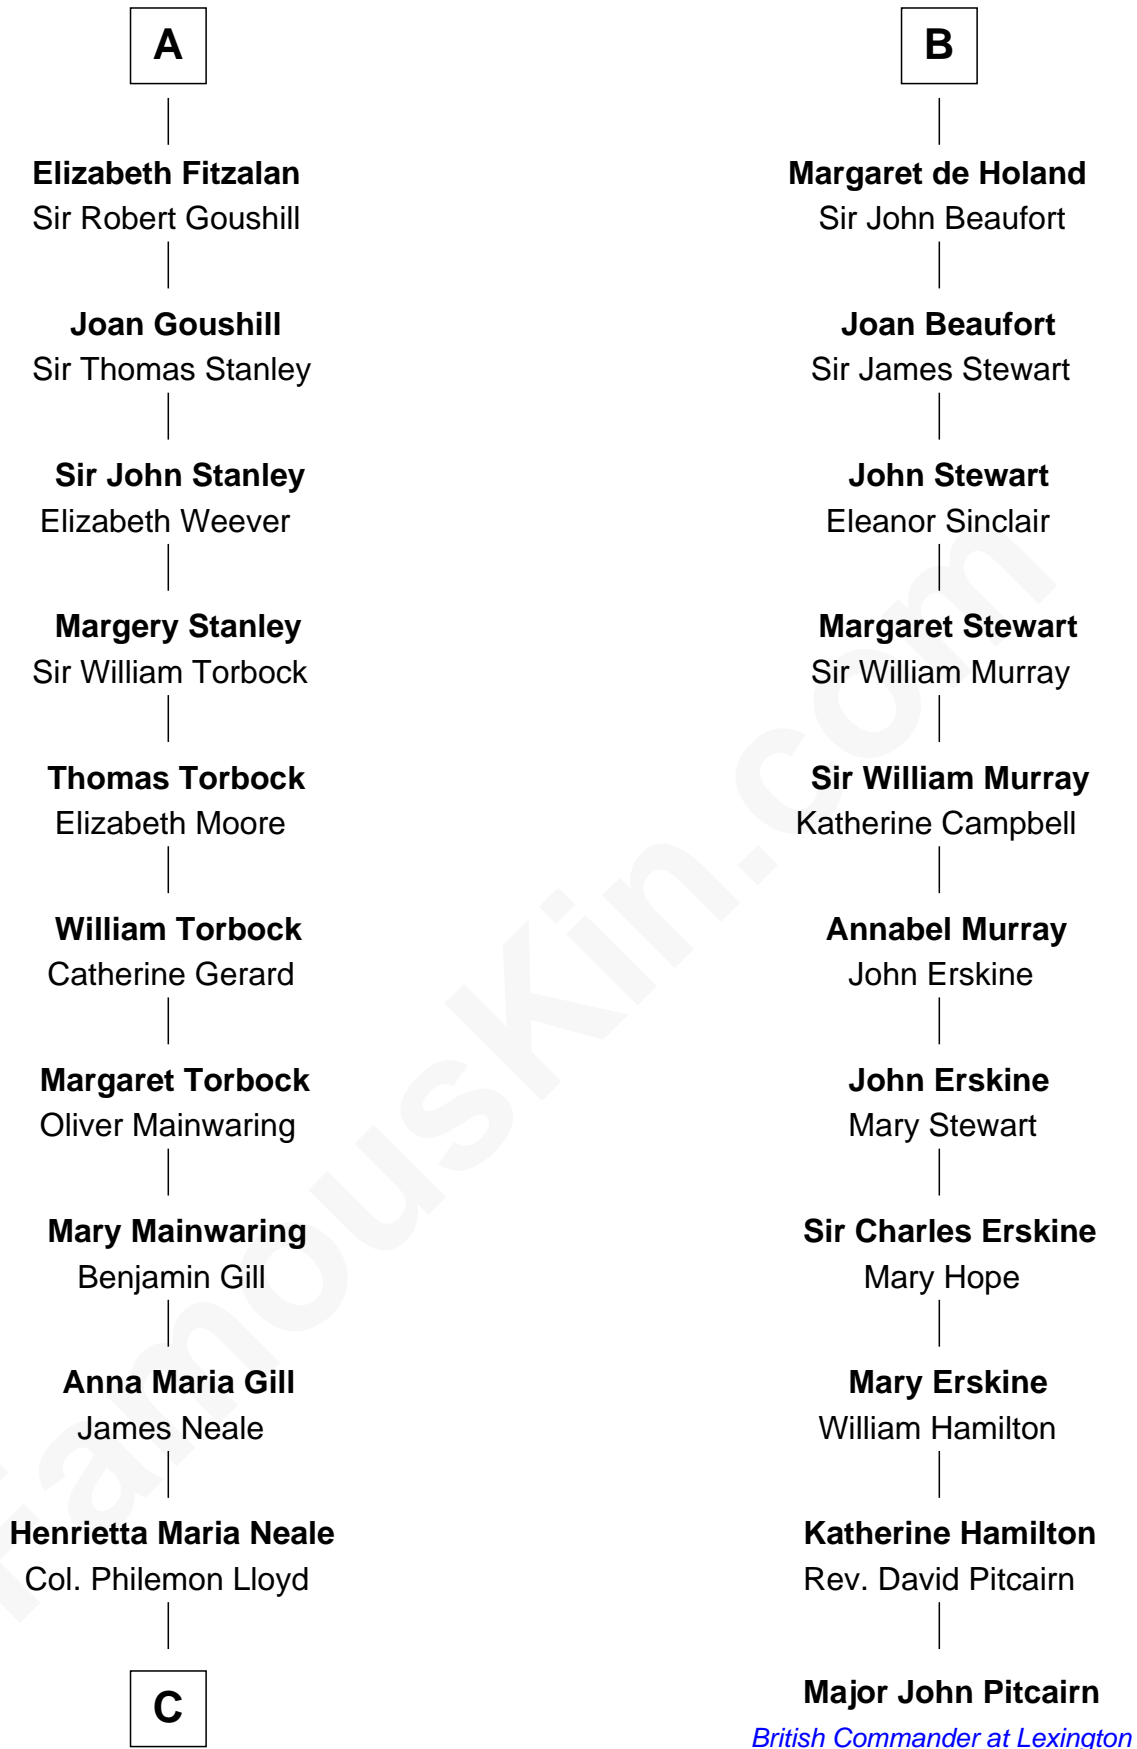

**FamousKin.com**  
**Relationship Chart of**  
**Charles Goldsborough**  
*16th Governor of Maryland*

17th cousin 3 times removed of

**Major John Pitcairn**  
*British Commander at Battle of Lexington*

**C**

—  
**Anna Maria Lloyd**

Richard Tilghman

—  
**William Tilghman**

Margaret Lloyd

—  
**Anna Maria Tilghman**

Charles Goldsborough

—  
**Charles Goldsborough**

*16th Governor of Maryland*