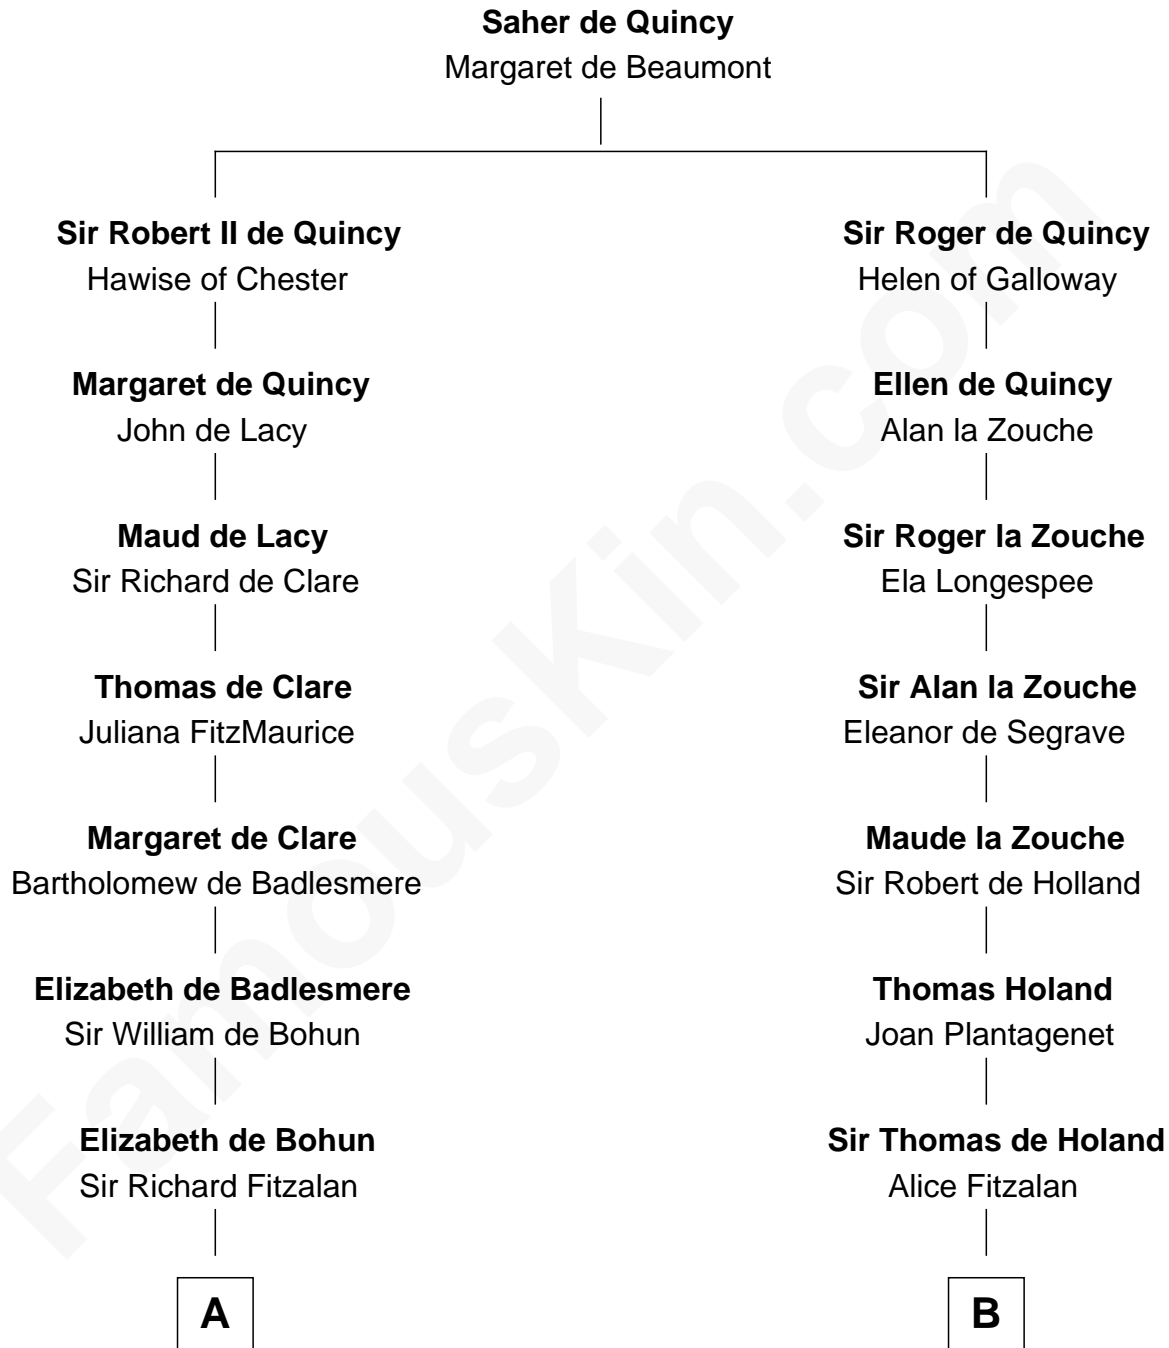

**FamousKin.com**  
**Relationship Chart of**  
**Charles Goldsborough**  
*16th Governor of Maryland*

17th cousin 3 times removed of

**Major John Pitcairn**  
*British Commander at Battle of Lexington*

**C**

—  
**Anna Maria Lloyd**

Richard Tilghman

—  
**William Tilghman**

Margaret Lloyd

—  
**Anna Maria Tilghman**

Charles Goldsborough

—  
**Charles Goldsborough**

*16th Governor of Maryland*