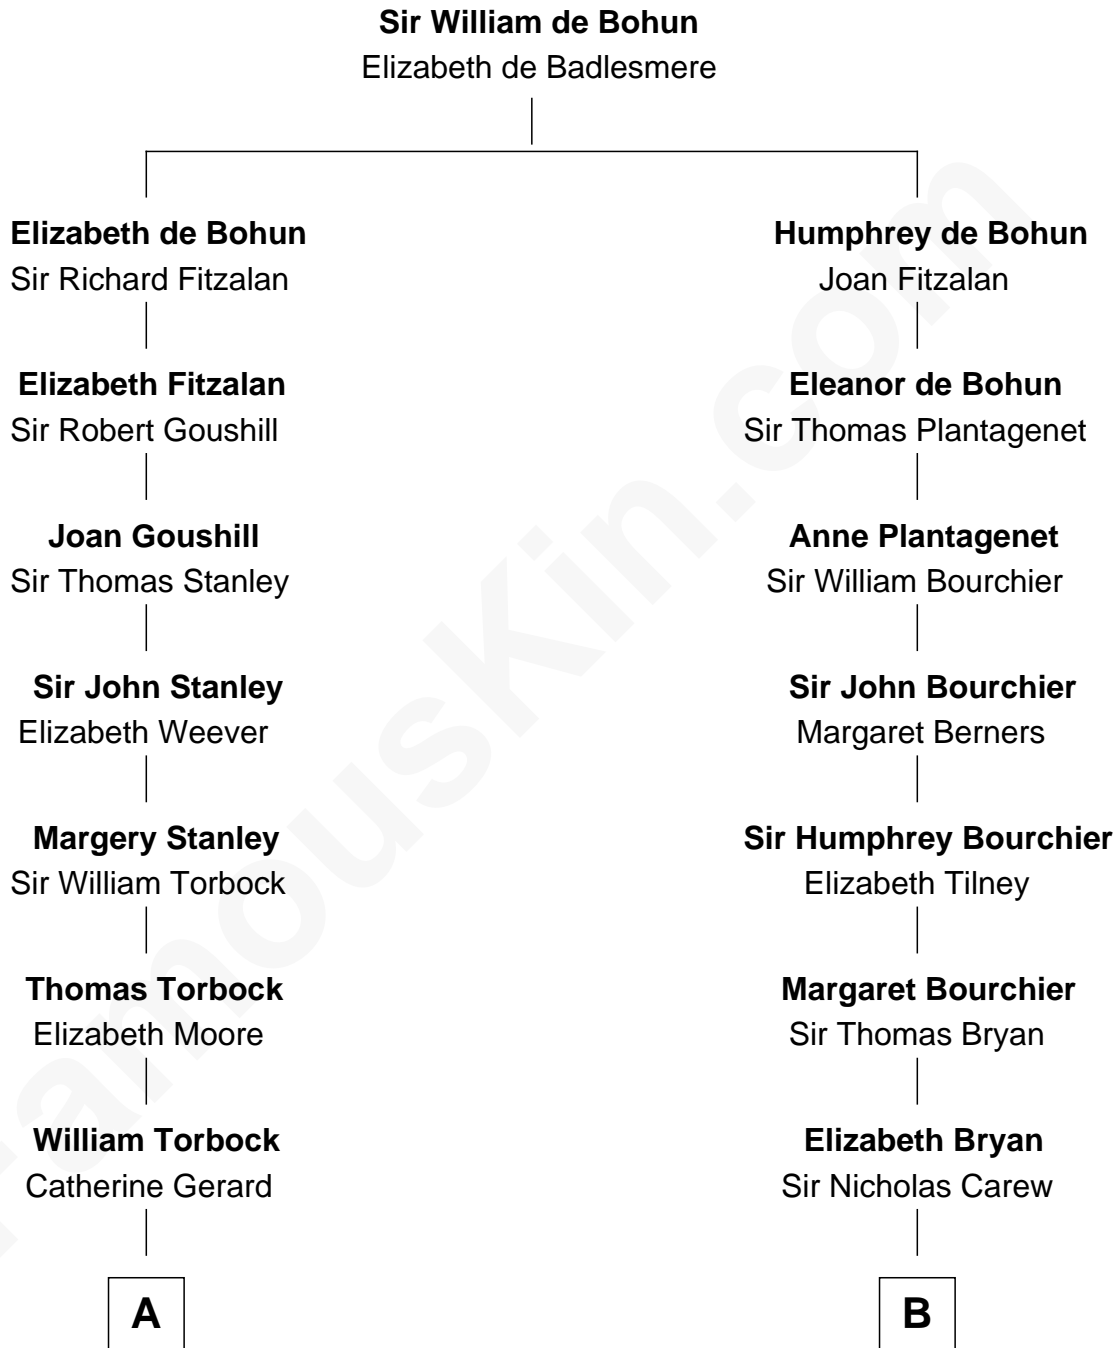

FamousKin.com
Relationship Chart of
Charles Goldsborough
16th Governor of Maryland

14th cousin of
Robert Treat Paine
Signer of the Declaration of Independence

A

Margaret Torbock

Oliver Mainwaring

Mary Mainwaring

Benjamin Gill

Anna Maria Gill

James Neale

Henrietta Maria Neale

Col. Philemon Lloyd

Anna Maria Lloyd

Richard Tilghman

William Tilghman

Margaret Lloyd

Anna Maria Tilghman

Charles Goldsborough

Charles Goldsborough

16th Governor of Maryland

B

Mary Carew

Sir Arthur Darcy