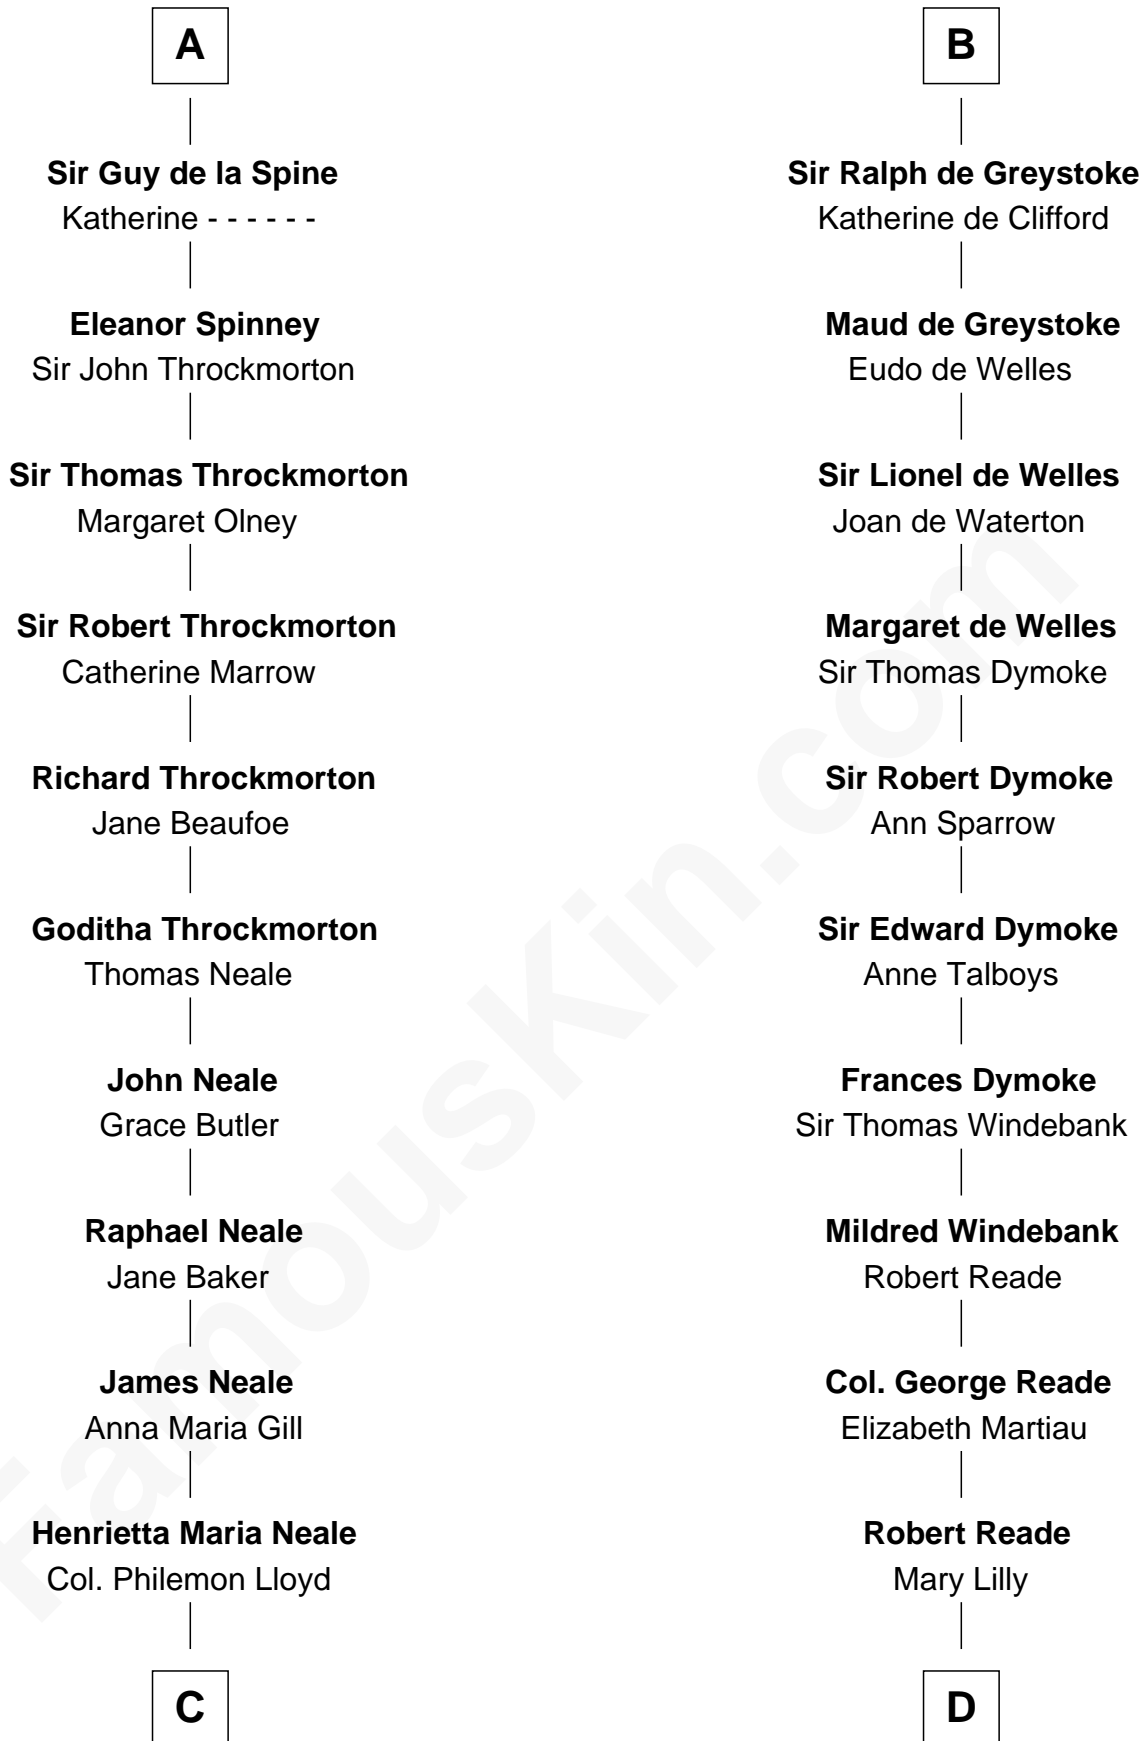

FamousKin.com
Relationship Chart of
Charles Goldsborough
 16th Governor of Maryland

19th cousin 1 time removed of

Thomas Nelson
 Signer of the Declaration of Independence

C

Anna Maria Lloyd

Richard Tilghman

William Tilghman

Margaret Lloyd

Anna Maria Tilghman

Charles Goldsborough

Charles Goldsborough

16th Governor of Maryland

D

Margaret Reade