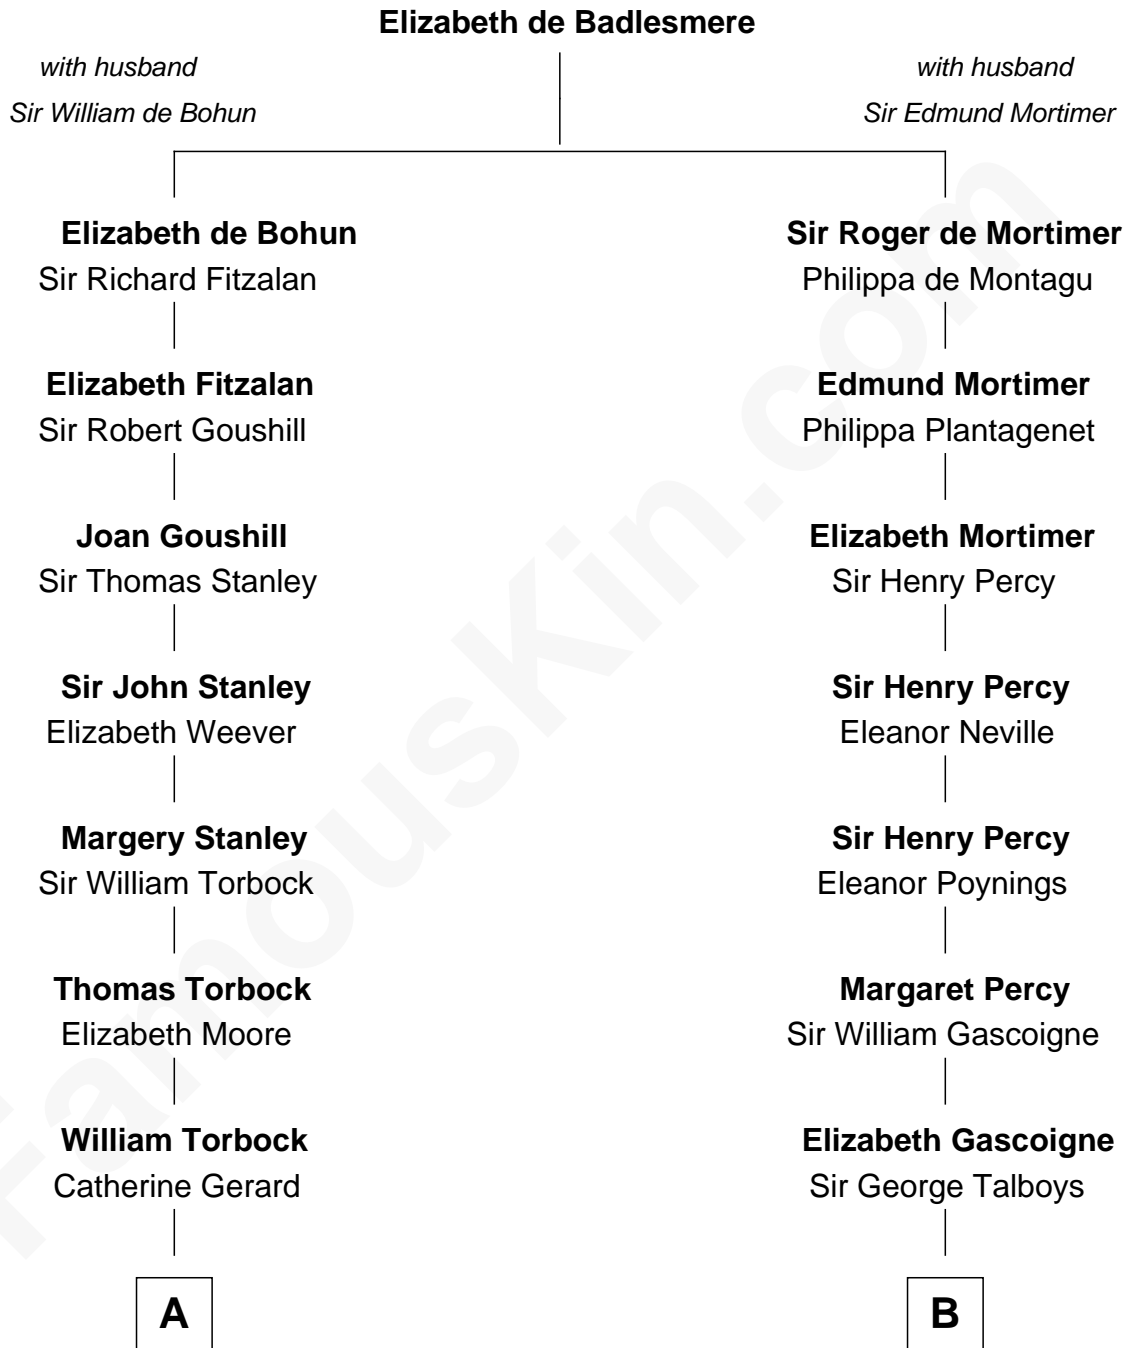

FamousKin.com
Relationship Chart of
Charles Goldsborough
16th Governor of Maryland

14th cousin of
Thomas Nelson
Signer of the Declaration of Independence

A

Margaret Torbock

Oliver Mainwaring

Mary Mainwaring