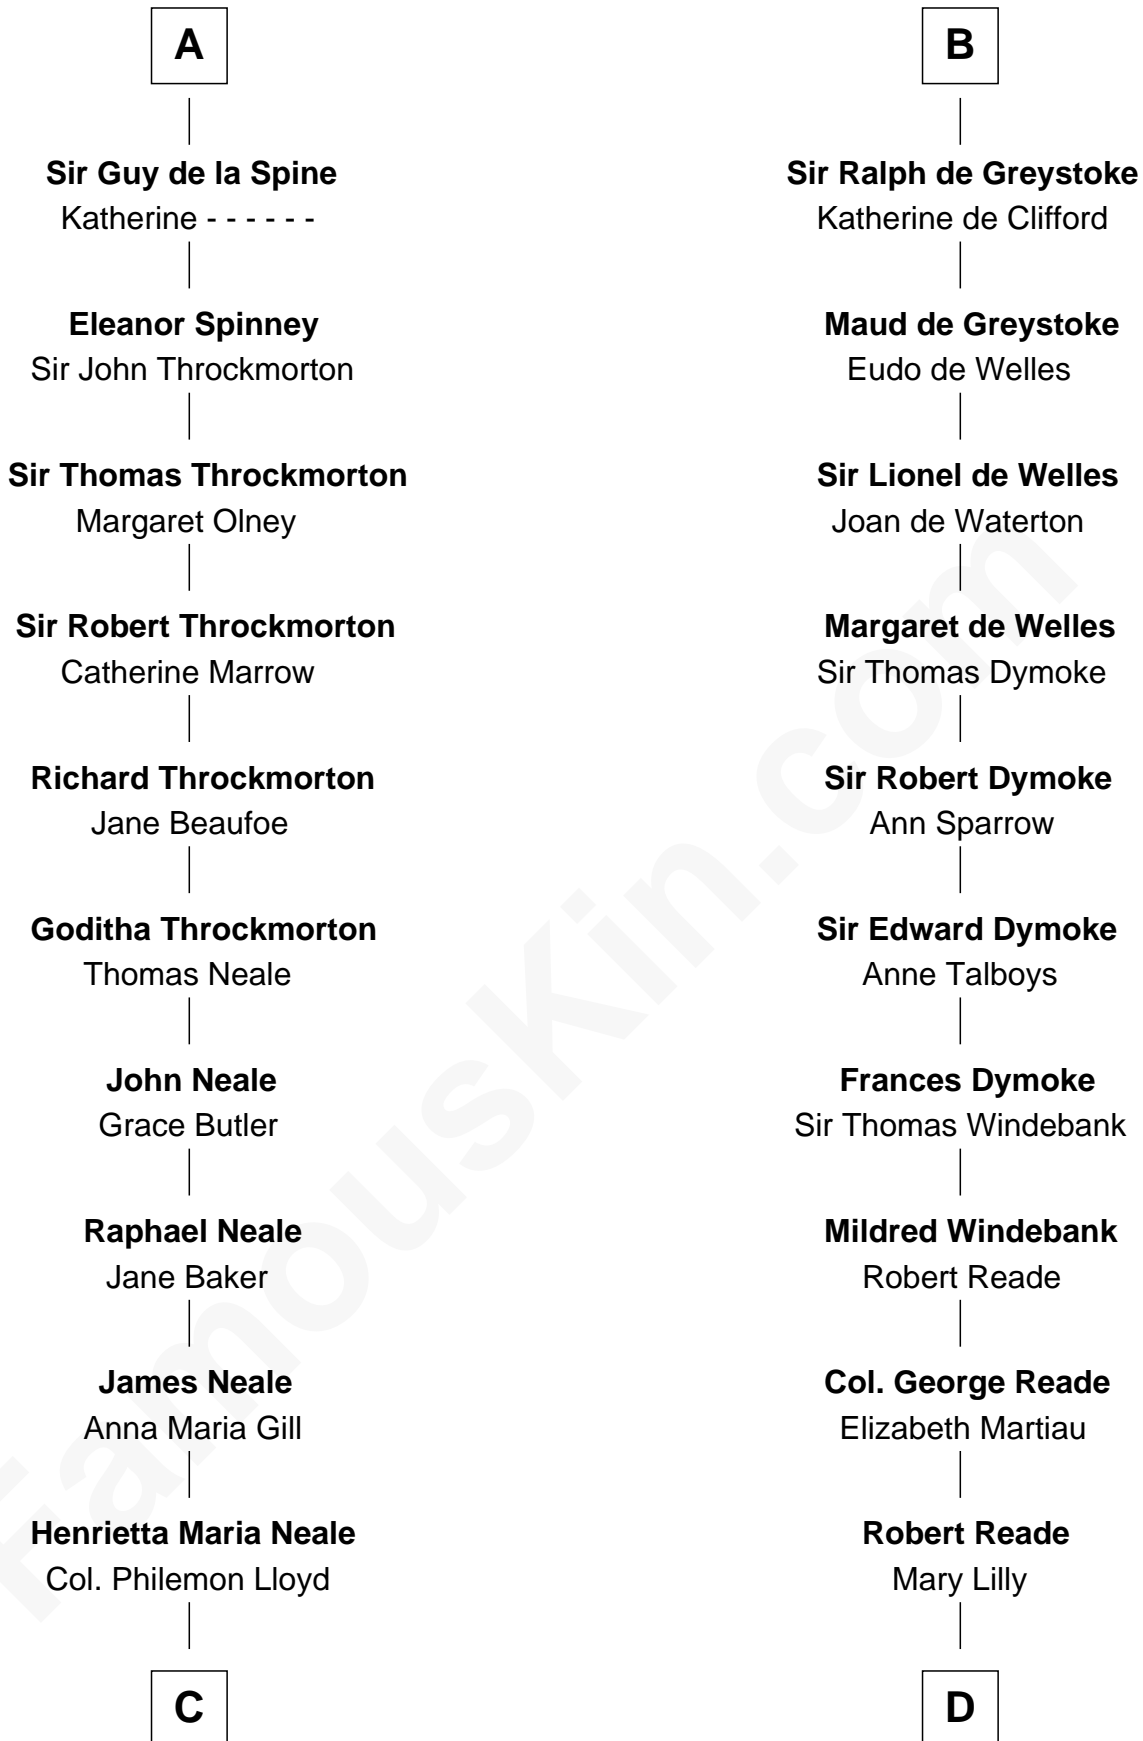

# FamousKin.com Relationship Chart of

**Charles Goldsborough**

*16th Governor of Maryland*

19th cousin 1 time removed of

**Thomas Nelson**

*Signer of the Declaration of Independence*

**Miliscent of Rethel**

Philip Durvassal

**Thomas Durvassal**

Margery - - - - -

**Margery Durvassal**

William de la Spine

**William de la Spine**

Alice de Bruley

**A**

**Sir Hugh I de Audley**

Iseult de Mortimer

**Alice de Audley**

Sir Ralph de Greystoke

**Sir William de Greystoke**

Joan FitzHenry

**B**

**C**

**Anna Maria Lloyd**

Richard Tilghman

**William Tilghman**

Margaret Lloyd

**Anna Maria Tilghman**

Charles Goldsborough

**Charles Goldsborough**

*16th Governor of Maryland*