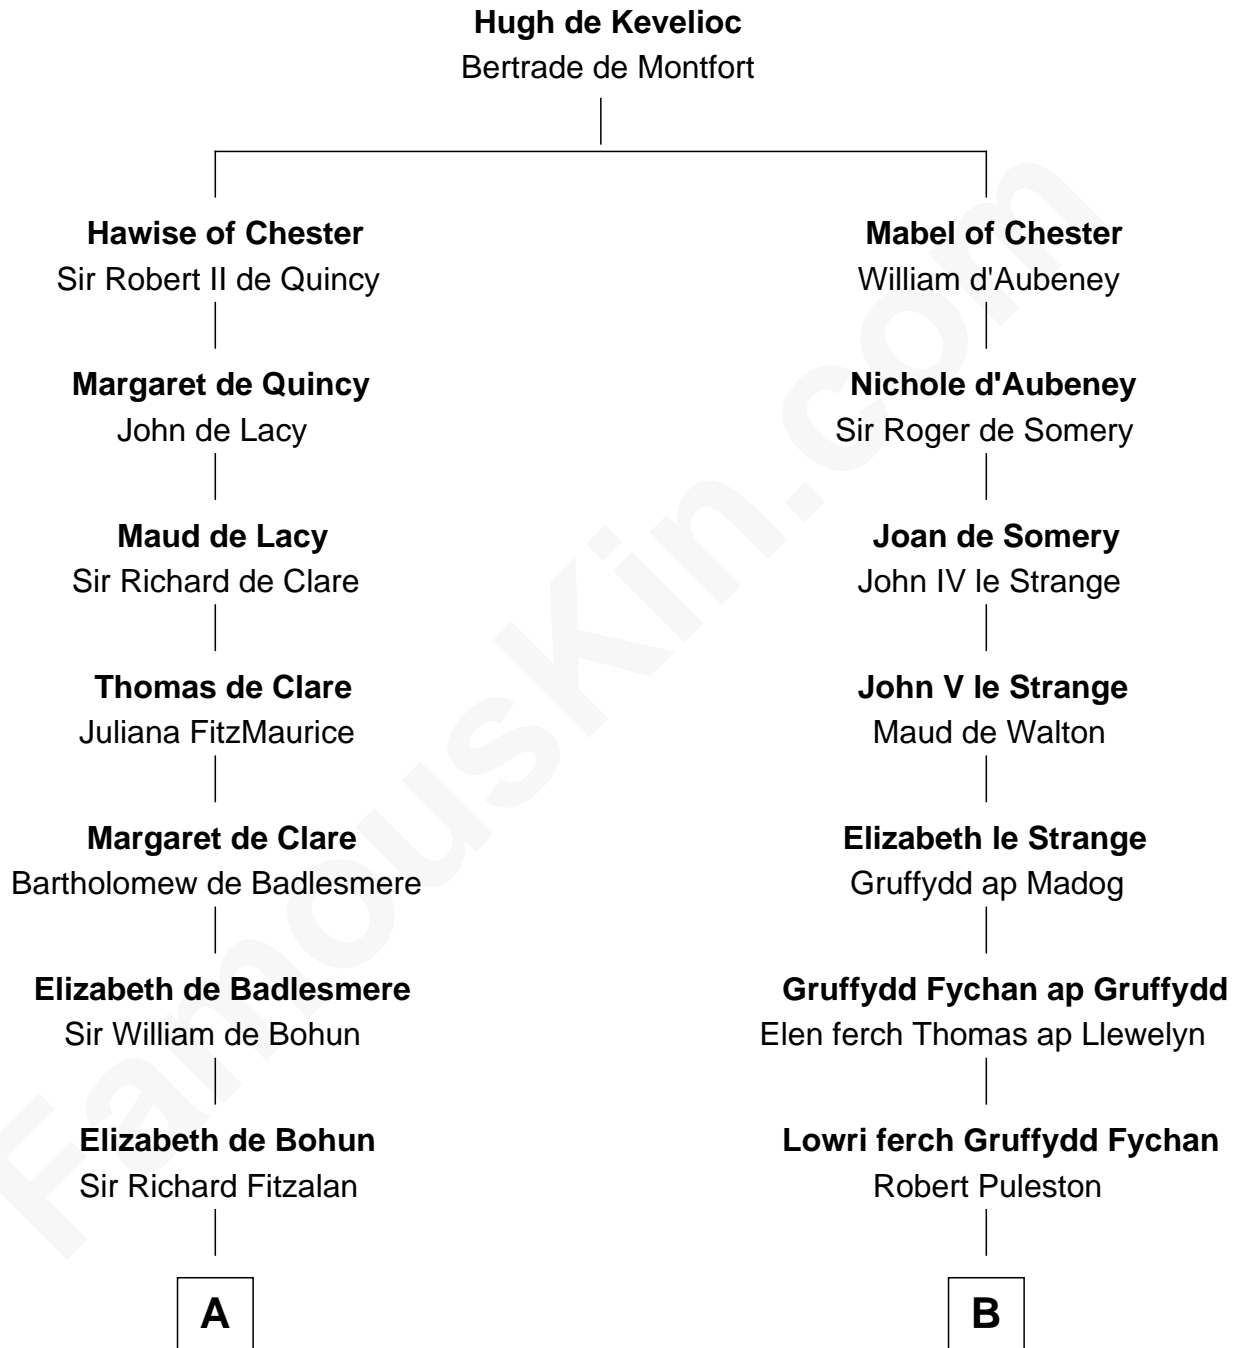

**FamousKin.com**  
**Relationship Chart of**  
**Charles Goldsborough**  
*16th Governor of Maryland*

**17th cousin 3 times removed of**  
**General William Whipple**  
*Signer of the Declaration of Independence*

**C**

—  
**Anna Maria Lloyd**

Richard Tilghman

—  
**William Tilghman**

Margaret Lloyd

—  
**Anna Maria Tilghman**

Charles Goldsborough

—  
**Charles Goldsborough**

*16th Governor of Maryland*