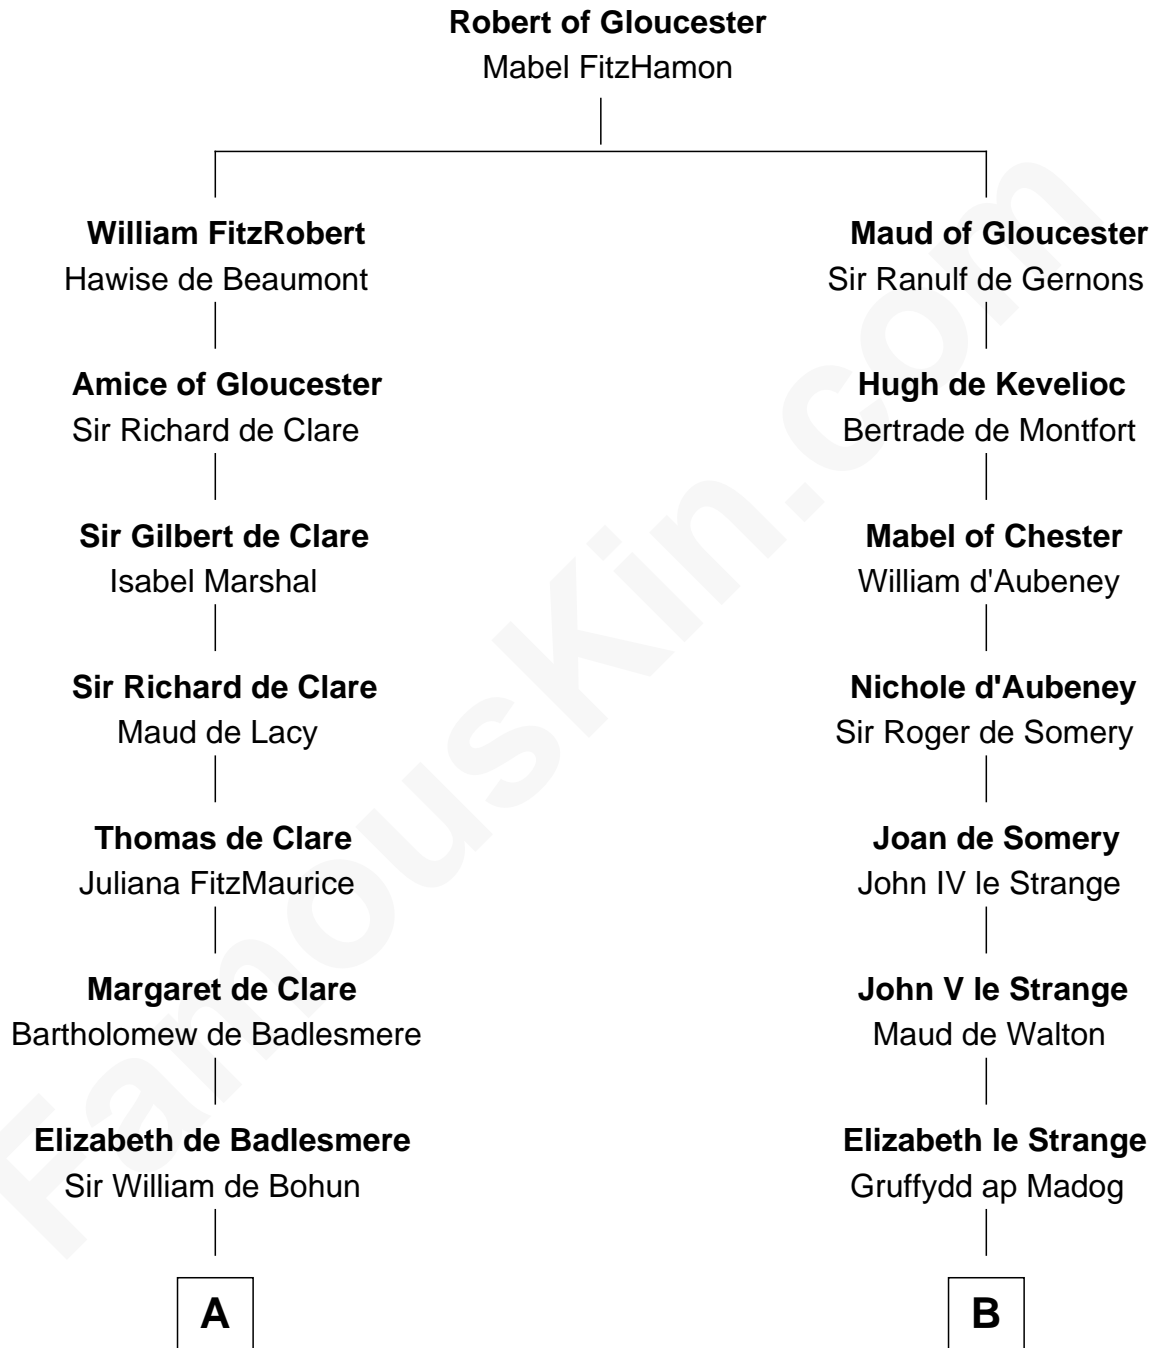

**FamousKin.com**  
**Relationship Chart of**  
**Charles Goldsborough**  
*16th Governor of Maryland*

**19th cousin 2 times removed of**  
**General William Whipple**  
*Signer of the Declaration of Independence*

**C**

**Henrietta Maria Neale**

Col. Philemon Lloyd

**Anna Maria Lloyd**

Richard Tilghman

**William Tilghman**

Margaret Lloyd

**Anna Maria Tilghman**

Charles Goldsborough

**Charles Goldsborough**

*16th Governor of Maryland*

**D**

**Joanna Appleton**

Matthew Whipple

**William Whipple**

Mary Cutts