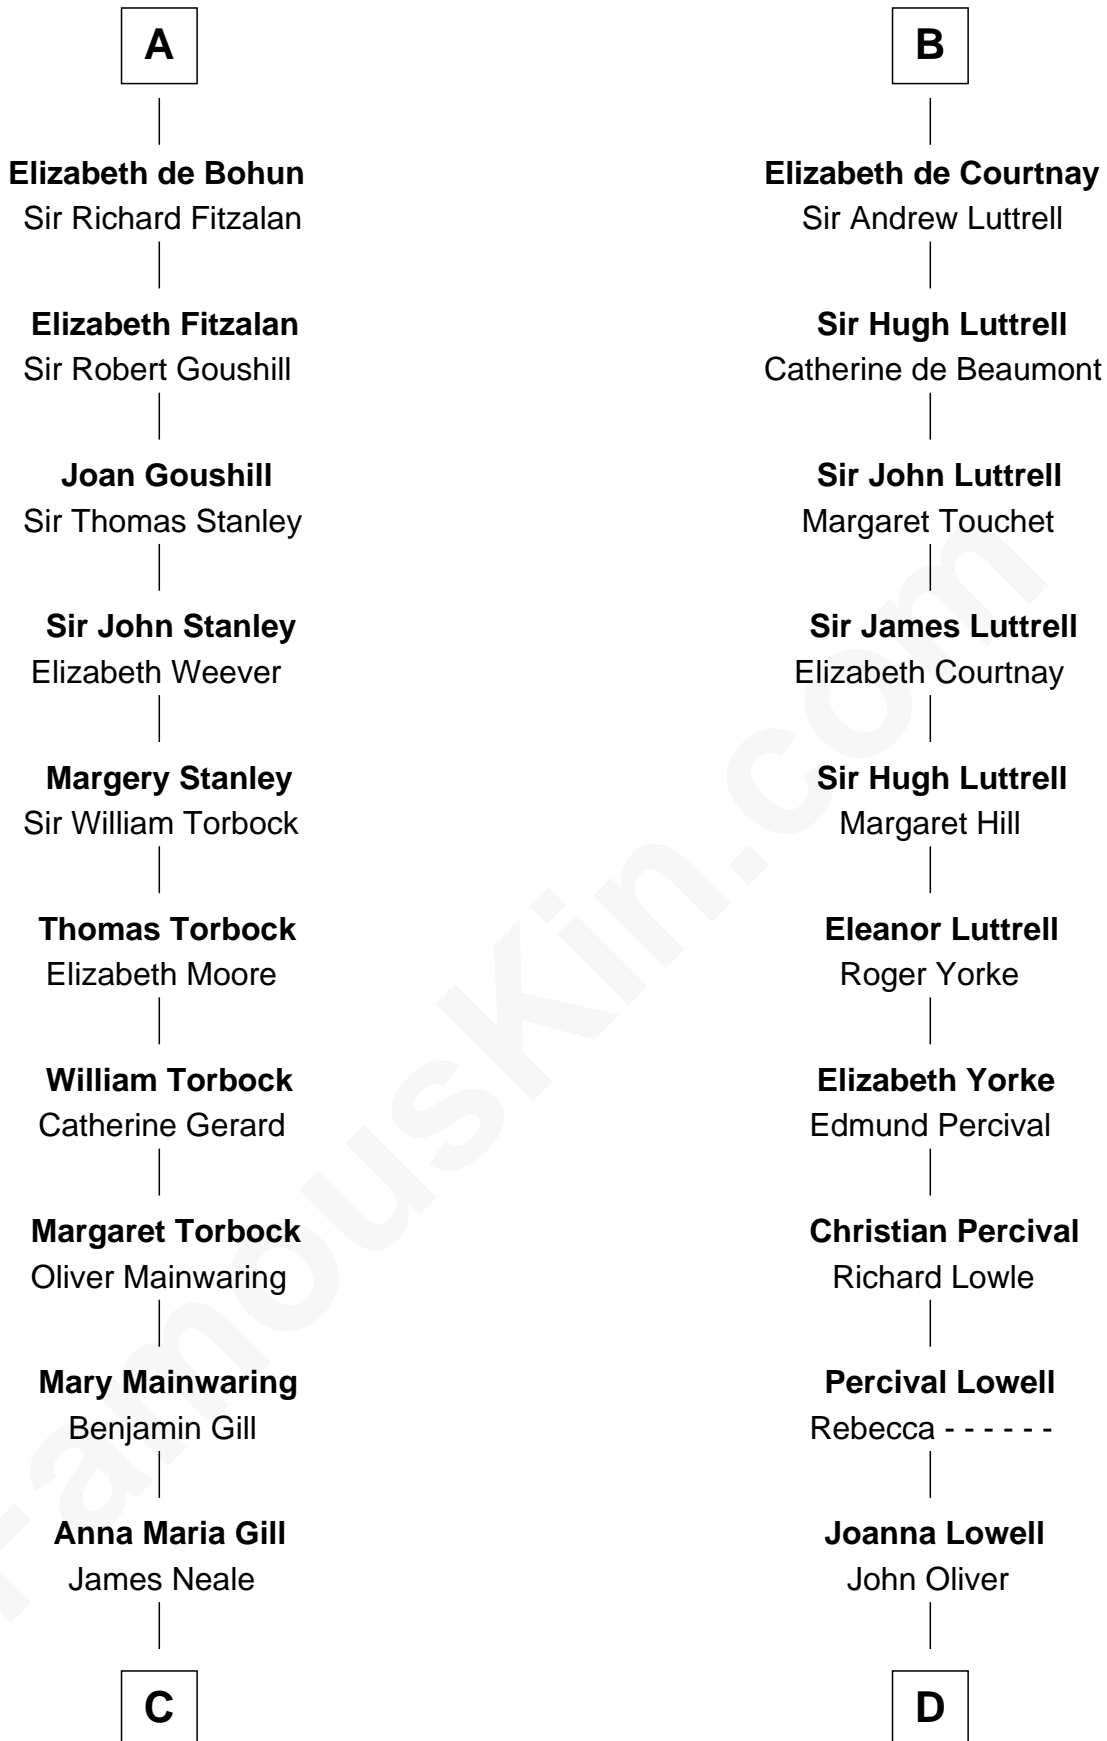

# FamousKin.com Relationship Chart of

**Charles Goldsborough**

*16th Governor of Maryland*

20th cousin 1 time removed of

**General William Whipple**

*Signer of the Declaration of Independence*

**C**

**Henrietta Maria Neale**

Col. Philemon Lloyd

**Anna Maria Lloyd**

Richard Tilghman

**William Tilghman**

Margaret Lloyd

**Anna Maria Tilghman**

Charles Goldsborough

**Charles Goldsborough**