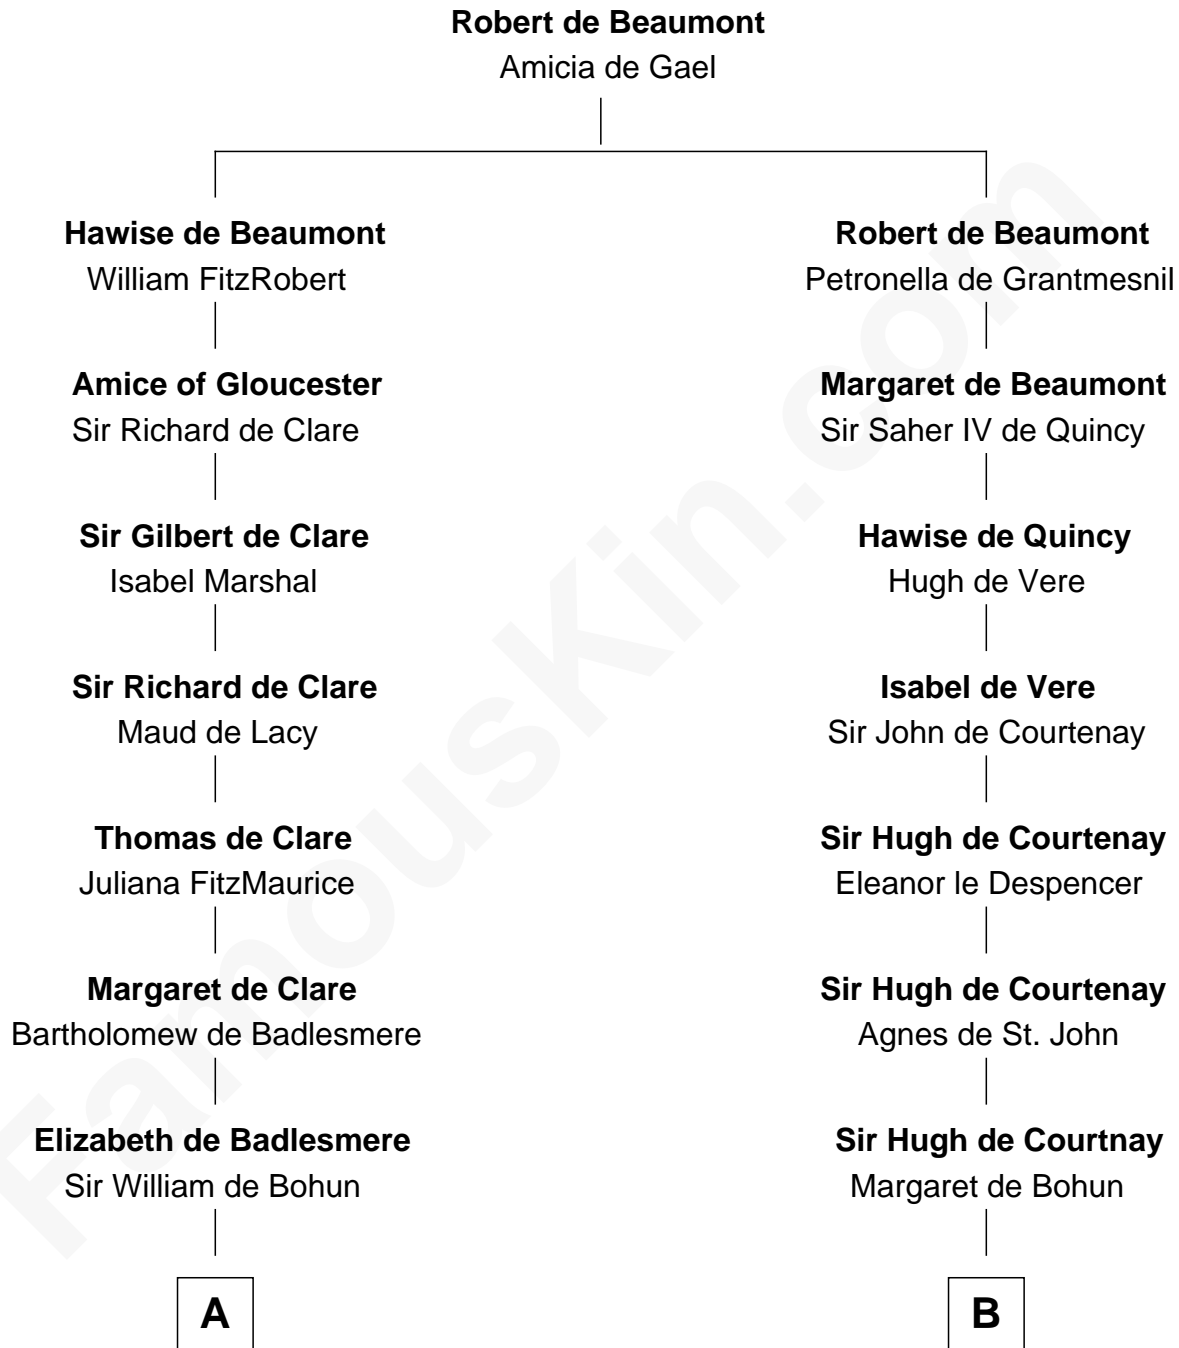

# FamousKin.com Relationship Chart of

**Charles Goldsborough**

*16th Governor of Maryland*

20th cousin 1 time removed of

**General William Whipple**

*Signer of the Declaration of Independence*

**C**

**Henrietta Maria Neale**

Col. Philemon Lloyd

**Anna Maria Lloyd**

Richard Tilghman

**William Tilghman**

Margaret Lloyd

**Anna Maria Tilghman**

Charles Goldsborough

**Charles Goldsborough**

*16th Governor of Maryland*

**D**

**Mary Oliver**

Col. Samuel Appleton

**Joanna Appleton**

Matthew Whipple

**William Whipple**

Mary Cutts

**General William Whipple**

*Signer of Declaration of Independence*