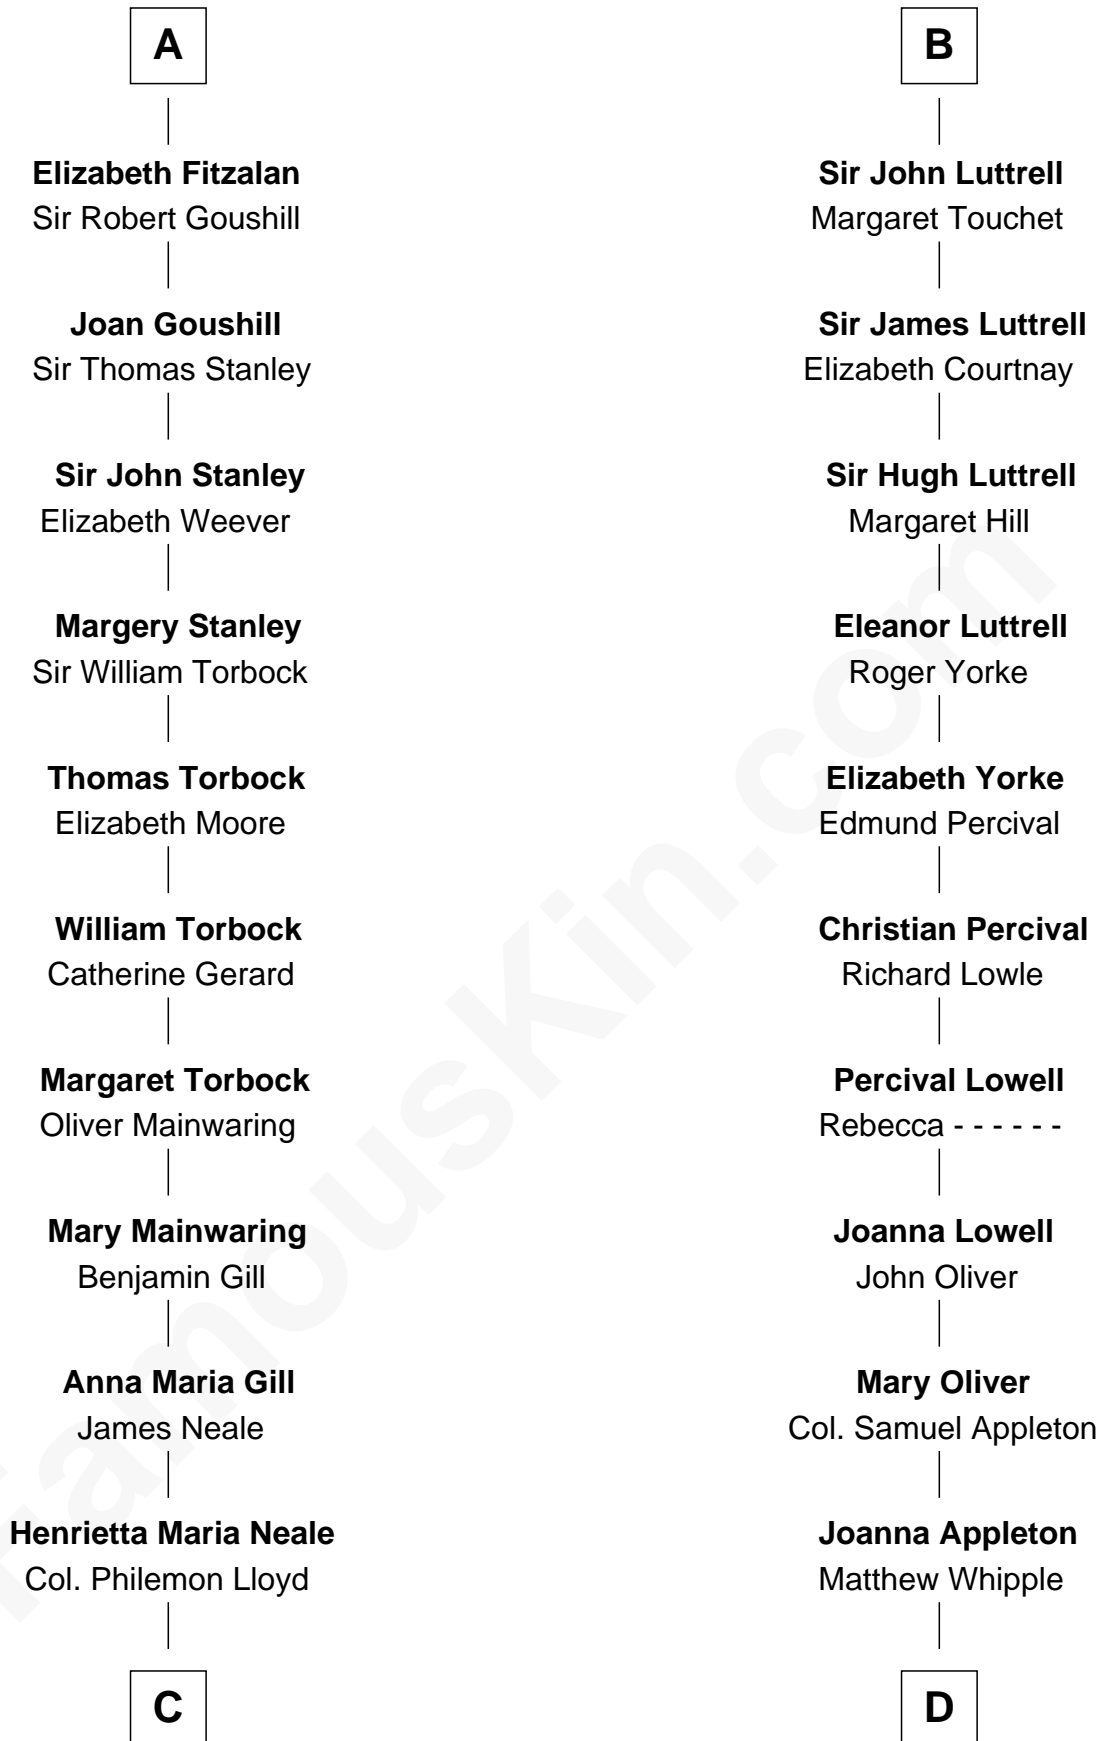

**FamousKin.com**  
**Relationship Chart of**  
**Charles Goldsborough**  
*16th Governor of Maryland*

**18th cousin 2 times removed of**  
**General William Whipple**  
*Signer of the Declaration of Independence*

**C**

**Anna Maria Lloyd**

Richard Tilghman

**William Tilghman**

Margaret Lloyd

**Anna Maria Tilghman**

Charles Goldsborough

**Charles Goldsborough**

*16th Governor of Maryland*

**D**

**William Whipple**

Mary Cutts

**General William Whipple**

*Signer of Declaration of Independence*

FamousKin.com