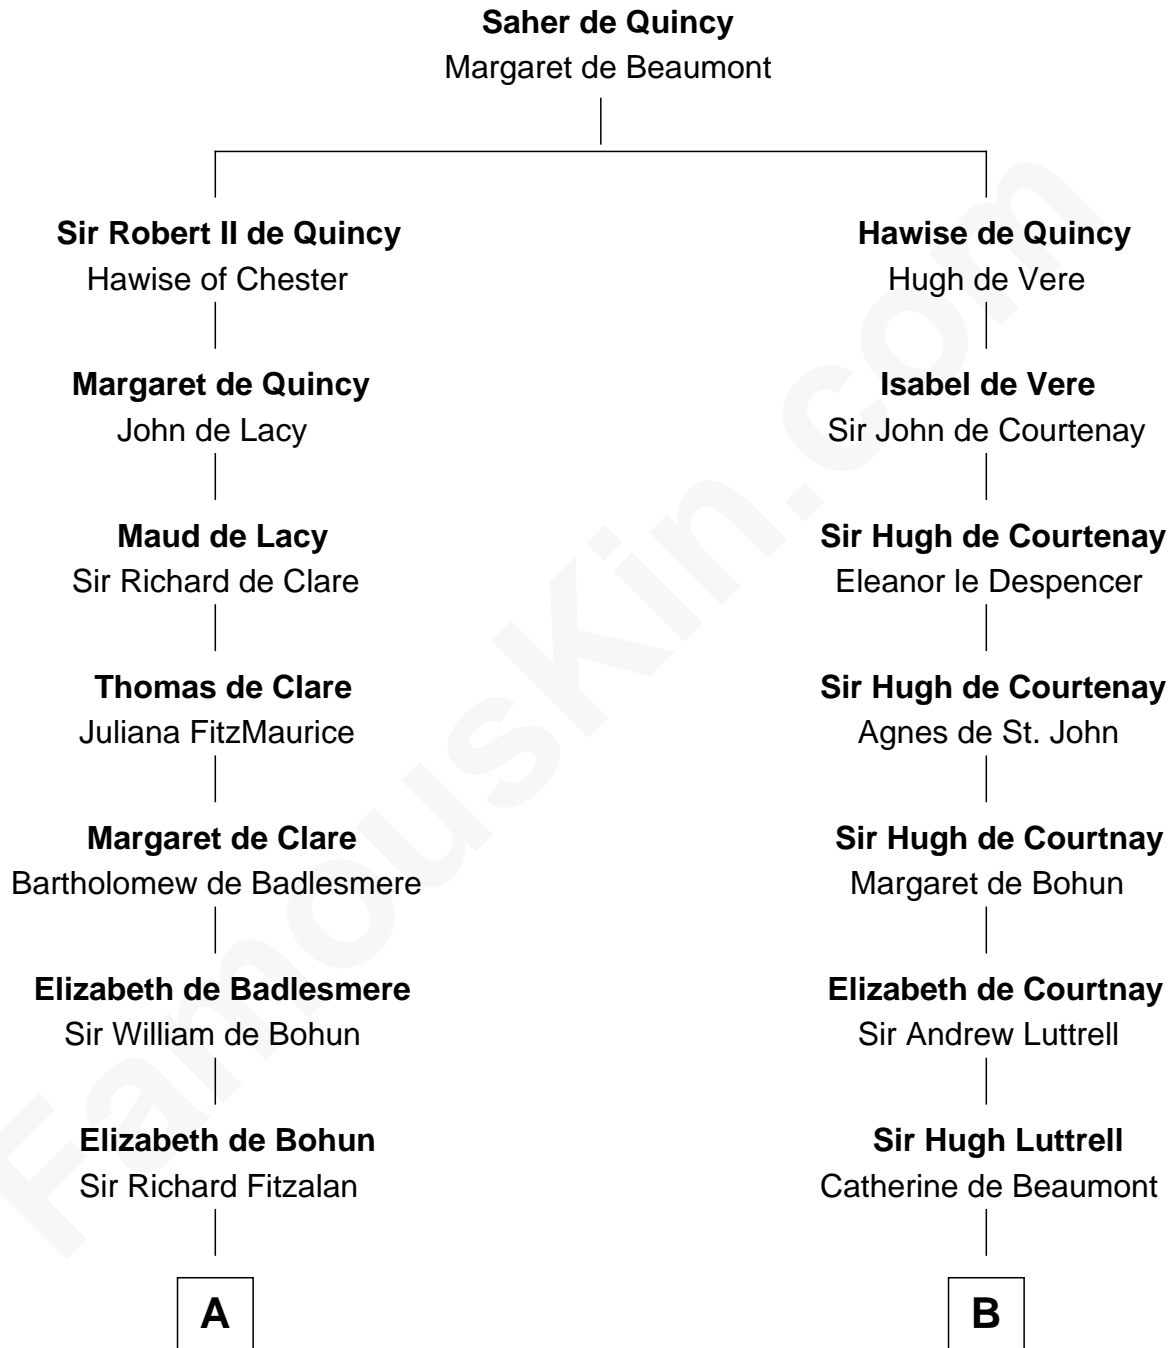

**FamousKin.com**  
**Relationship Chart of**  
**Charles Goldsborough**  
*16th Governor of Maryland*

**18th cousin 2 times removed of**  
**General William Whipple**  
*Signer of the Declaration of Independence*

**C**

**Anna Maria Lloyd**

Richard Tilghman

**William Tilghman**

Margaret Lloyd

**Anna Maria Tilghman**

Charles Goldsborough

**Charles Goldsborough**

*16th Governor of Maryland*

**D**

**William Whipple**

Mary Cutts

**General William Whipple**

*Signer of Declaration of Independence*

FamousKin.com