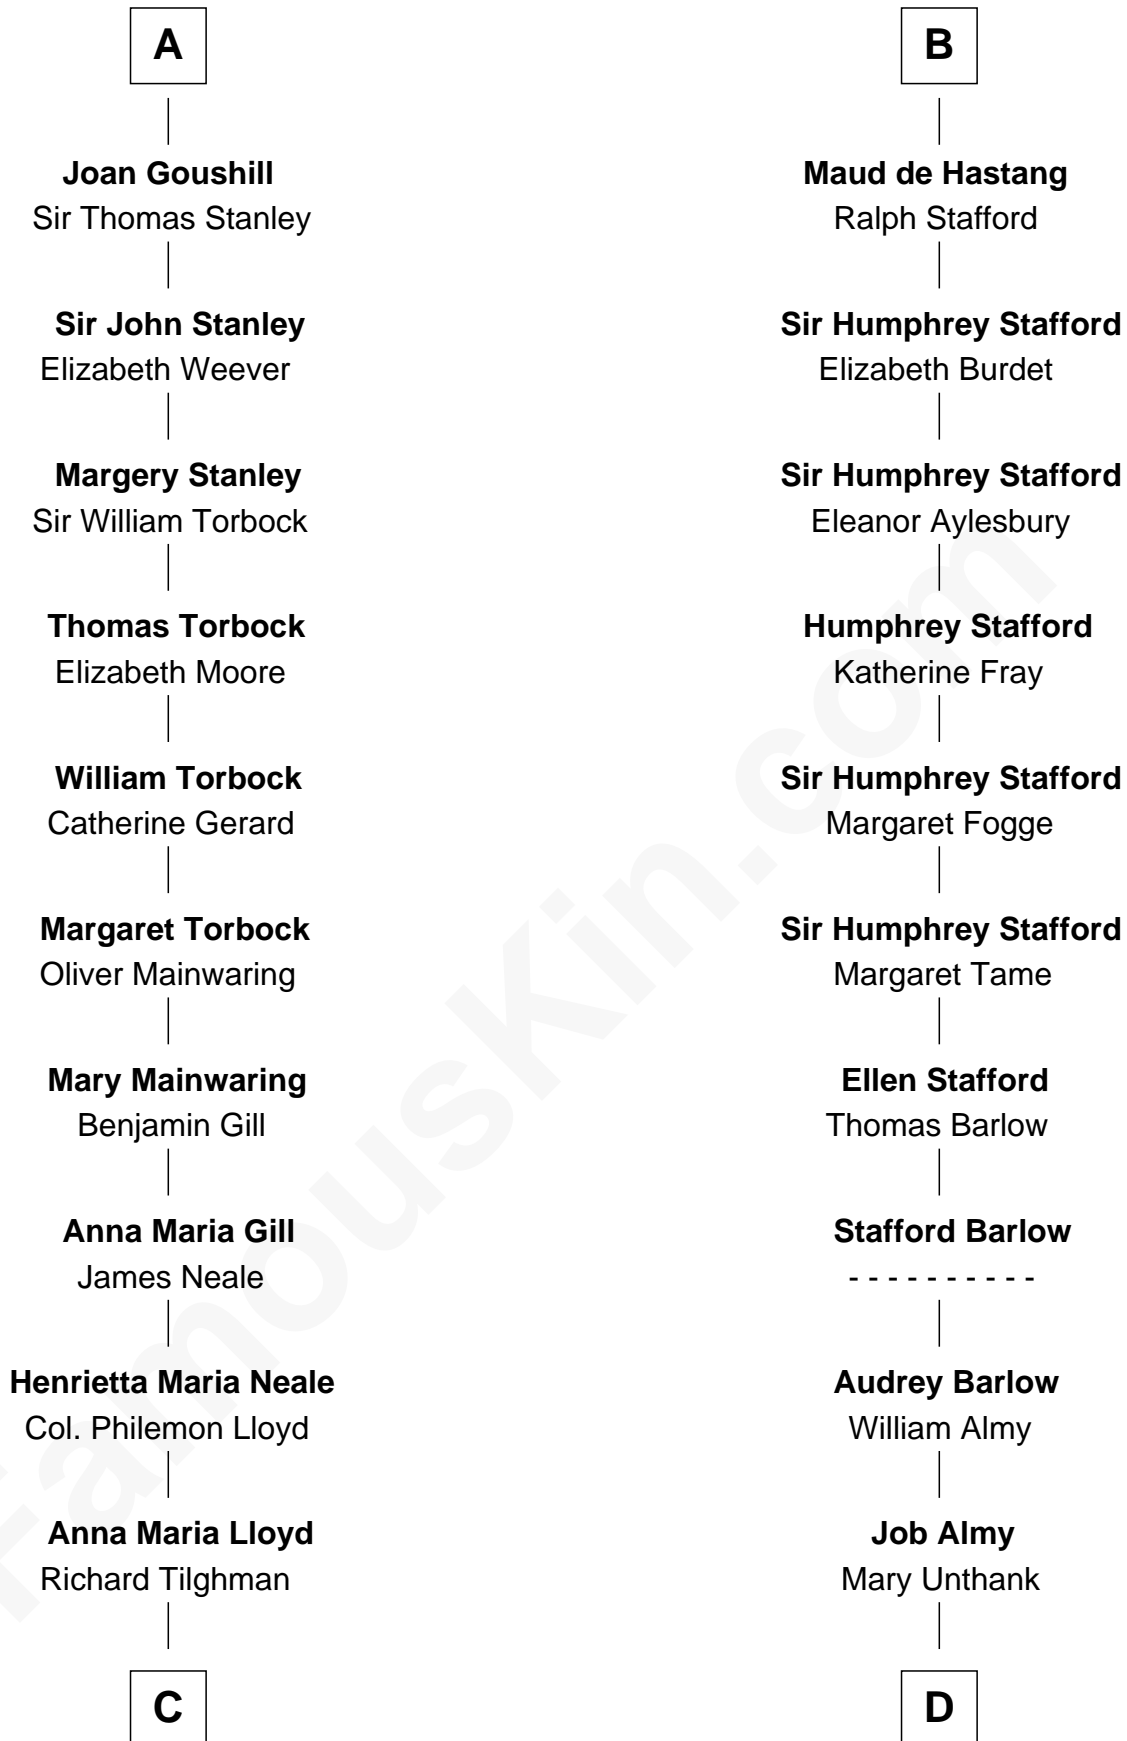

**FamousKin.com**  
**Relationship Chart of**  
**Charles Goldsborough**  
*16th Governor of Maryland*

19th cousin 1 time removed of

**Robert Townsend**

*Member of the Culper Spy Ring during the American Revolution*

**C**

**William Tilghman**

Margaret Lloyd

**Anna Maria Tilghman**

Charles Goldsborough

**Charles Goldsborough**

*16th Governor of Maryland*

**D**