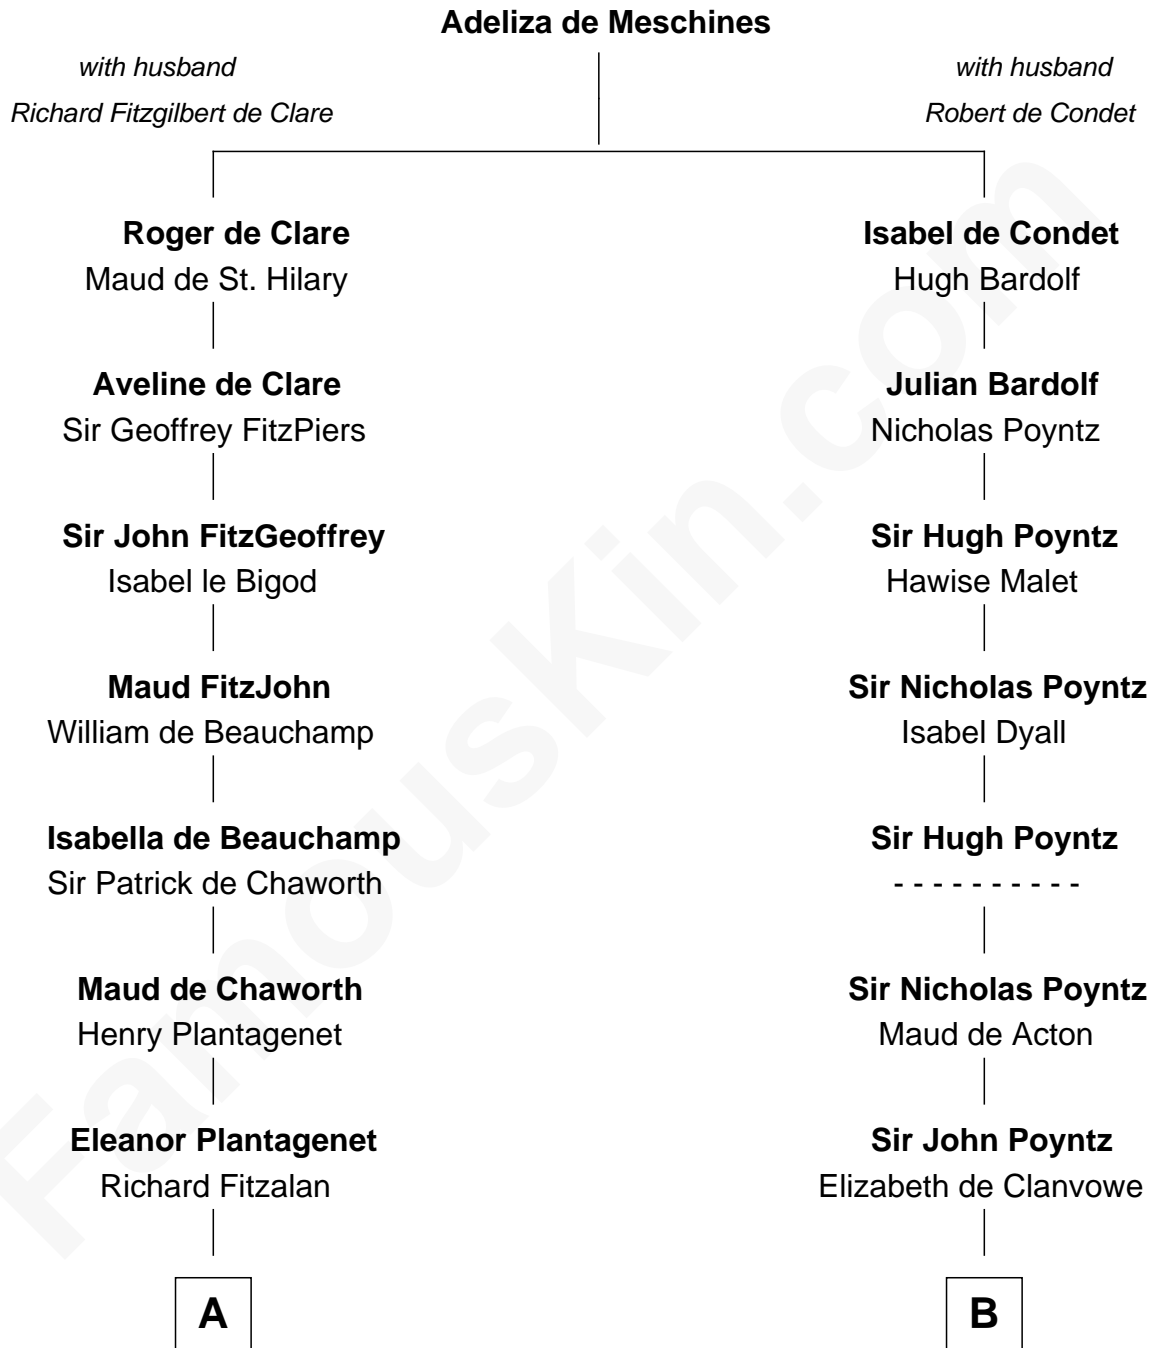

FamousKin.com
Relationship Chart of
Charles Goldsborough
16th Governor of Maryland

20th cousin 1 time removed of

Robert Townsend

Member of the Culper Spy Ring during the American Revolution

C

Henrietta Maria Neale

Col. Philemon Lloyd

Anna Maria Lloyd

Richard Tilghman

William Tilghman

Margaret Lloyd

Anna Maria Tilghman

Charles Goldsborough

Charles Goldsborough

16th Governor of Maryland

D

Audrey Almy

James Townsend

Jacob Townsend

Phoebe Seaman

Samuel Townsend

Sarah Stoddard