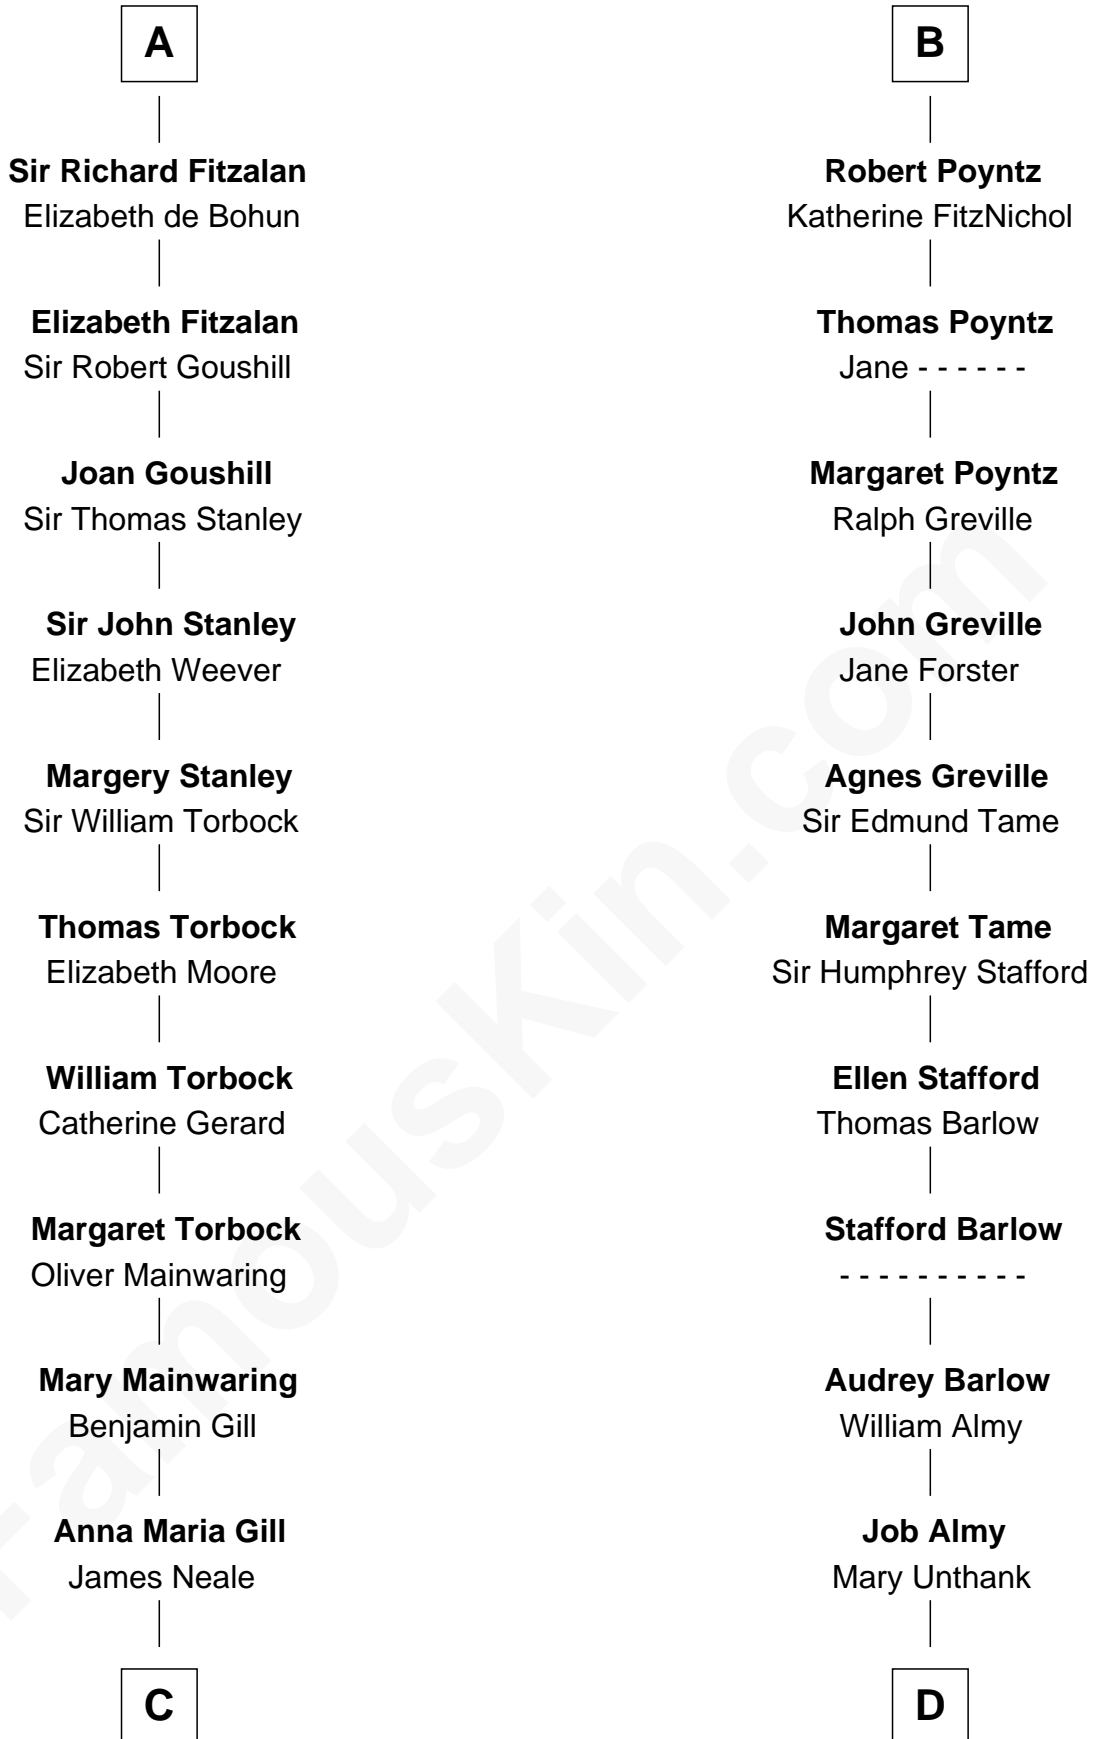

FamousKin.com
Relationship Chart of
Charles Goldsborough
16th Governor of Maryland

20th cousin 1 time removed of

Robert Townsend

Member of the Culper Spy Ring during the American Revolution

C

Henrietta Maria Neale

Col. Philemon Lloyd

Anna Maria Lloyd

Richard Tilghman

William Tilghman

Margaret Lloyd

Anna Maria Tilghman

Charles Goldsborough

Charles Goldsborough