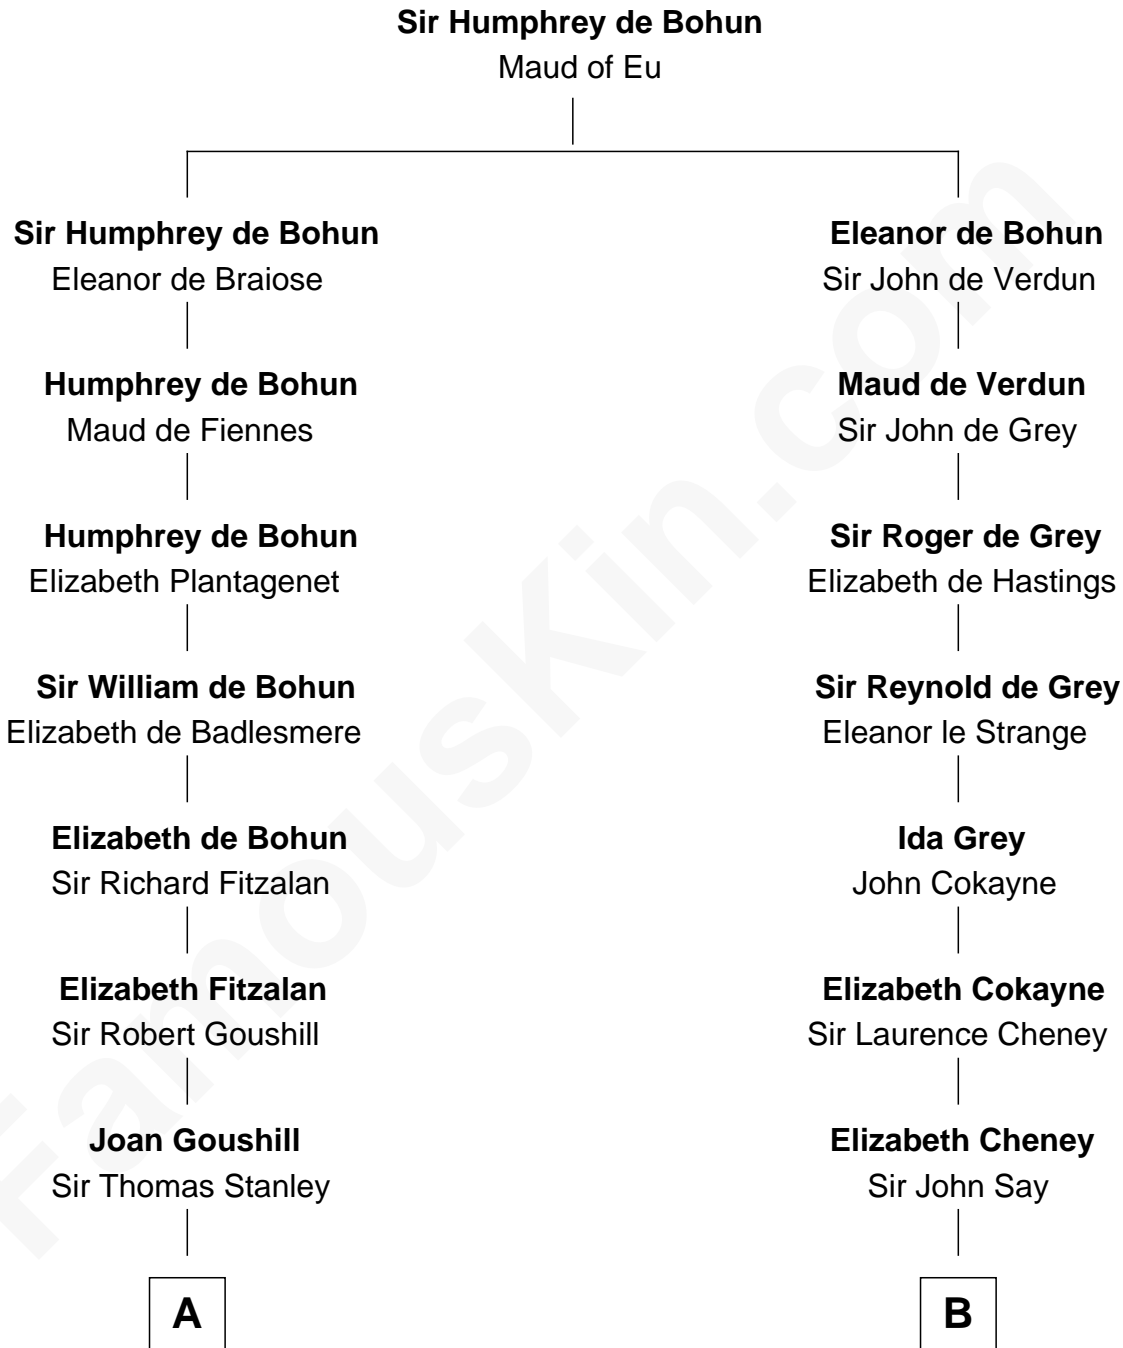

**FamousKin.com**  
**Relationship Chart of**  
**Charles Goldsborough**  
*16th Governor of Maryland*

**15th cousin 3 times removed of**

**Caesar Rodney**  
*Signer of the Declaration of Independence*

**C**

—  
**Anna Maria Tilghman**

Charles Goldsborough

—  
**Charles Goldsborough**

*16th Governor of Maryland*

FamousKin.com