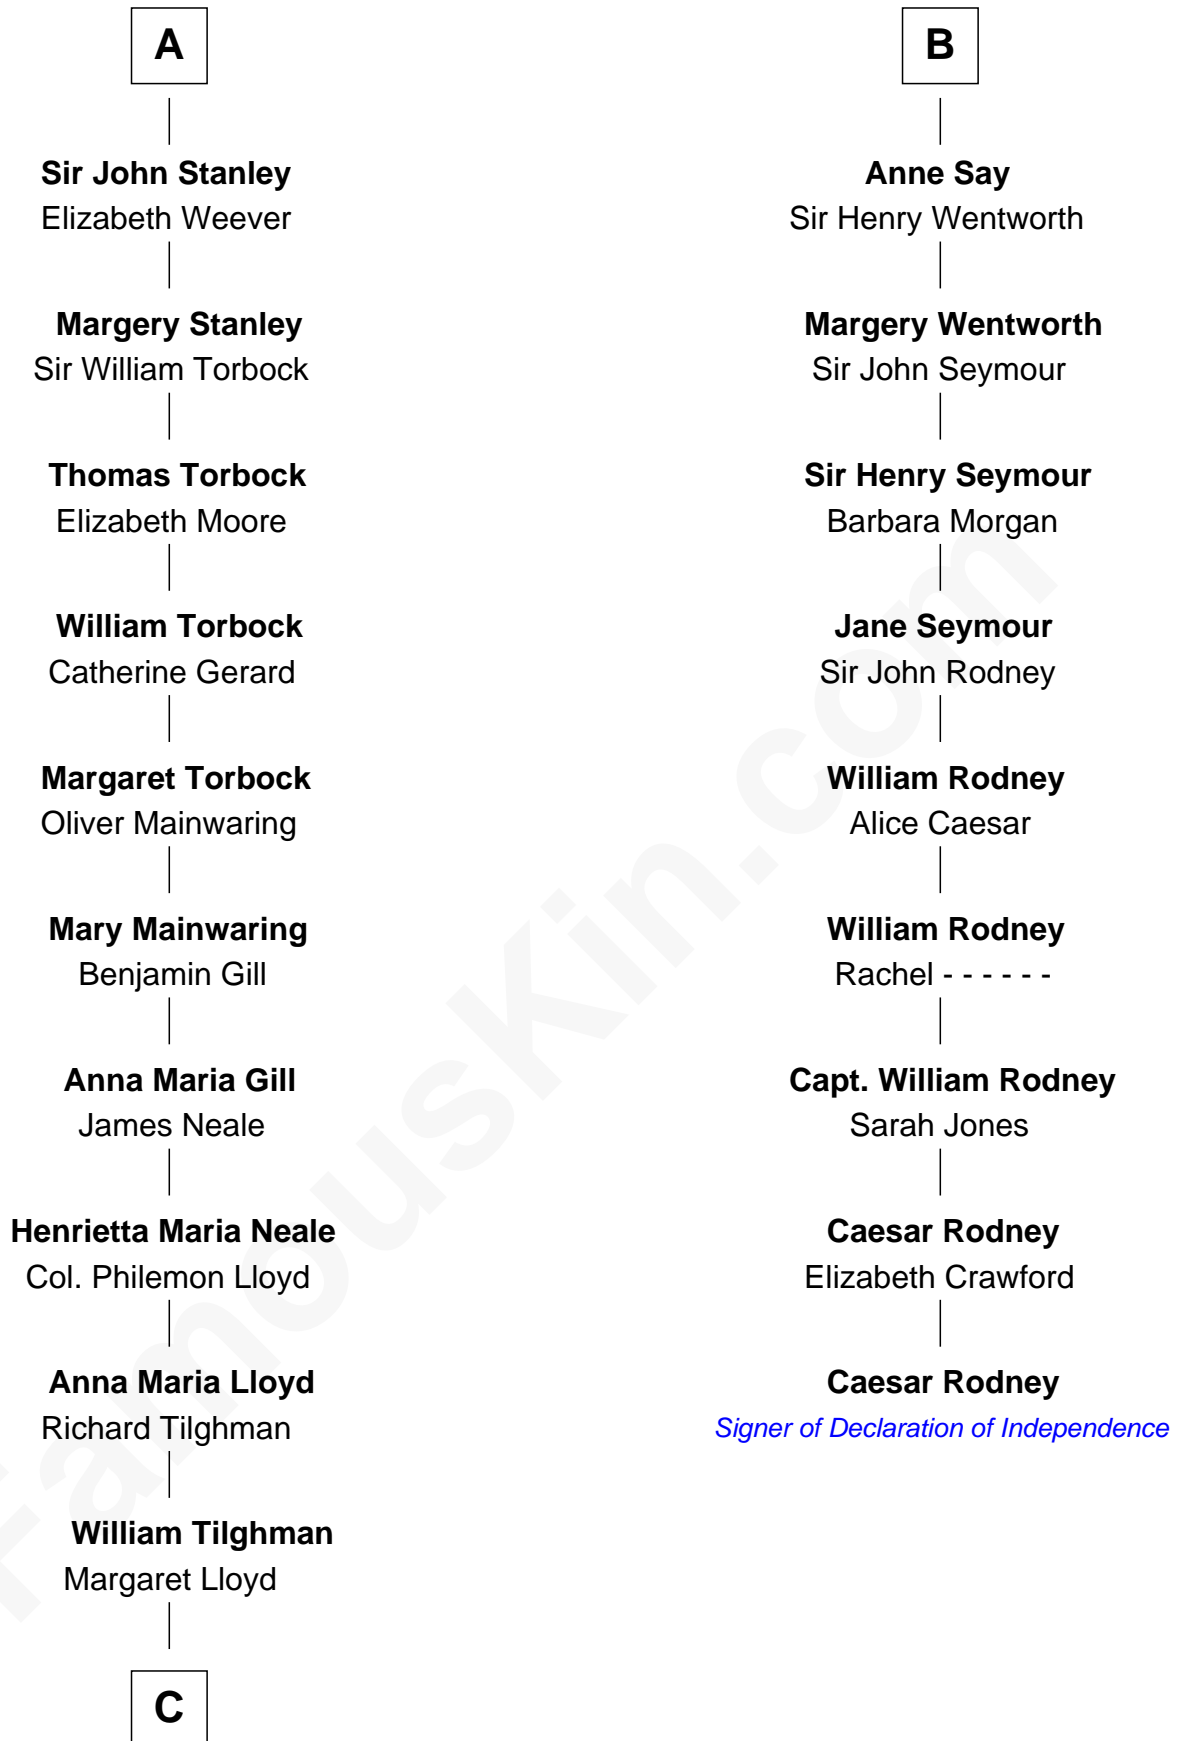

**FamousKin.com**  
**Relationship Chart of**  
**Charles Goldsborough**  
*16th Governor of Maryland*

**15th cousin 3 times removed of**

**Caesar Rodney**  
*Signer of the Declaration of Independence*

**C**

—  
**Anna Maria Tilghman**

Charles Goldsborough

—  
**Charles Goldsborough**

*16th Governor of Maryland*

FamousKin.com