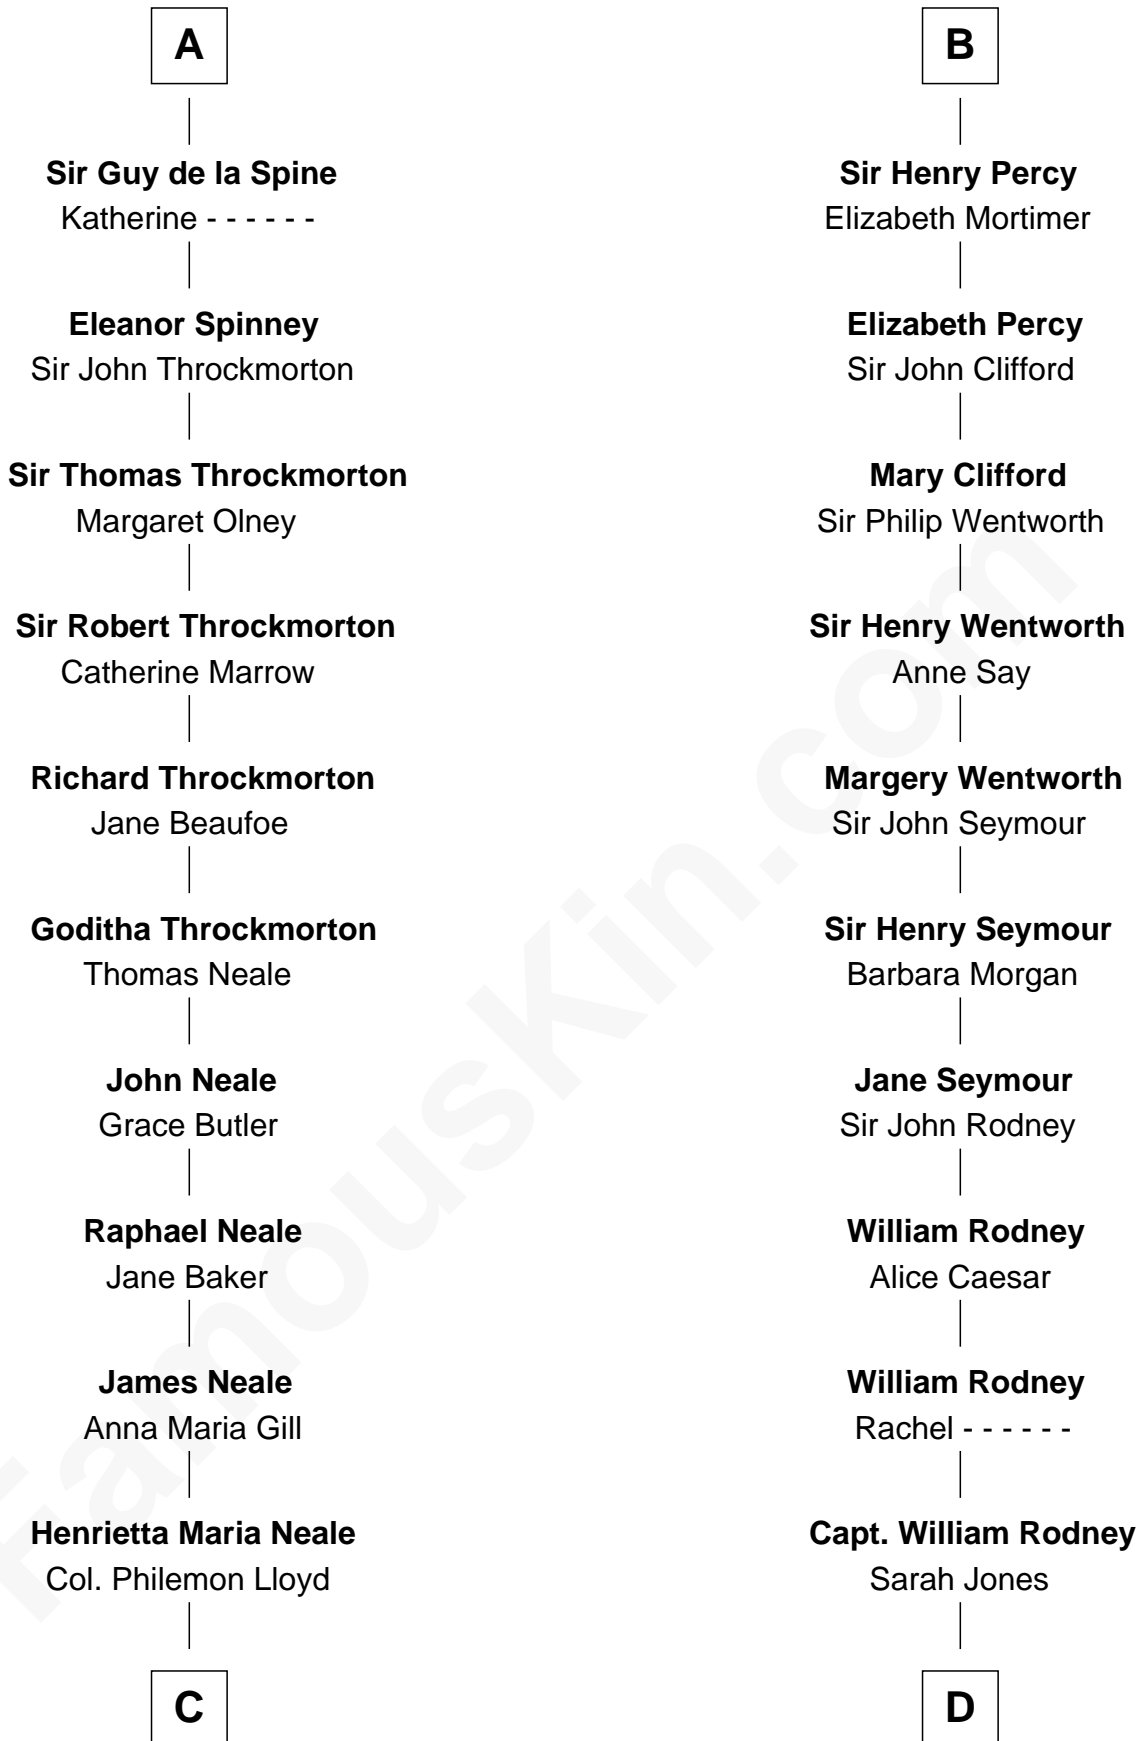

FamousKin.com
Relationship Chart of
Charles Goldsborough
 16th Governor of Maryland

18th cousin 2 times removed of

Caesar Rodney
 Signer of the Declaration of Independence

C

Anna Maria Lloyd
Richard Tilghman

William Tilghman
Margaret Lloyd

Anna Maria Tilghman
Charles Goldsborough

Charles Goldsborough
16th Governor of Maryland

D

Caesar Rodney
Elizabeth Crawford

Caesar Rodney
Signer of Declaration of Independence