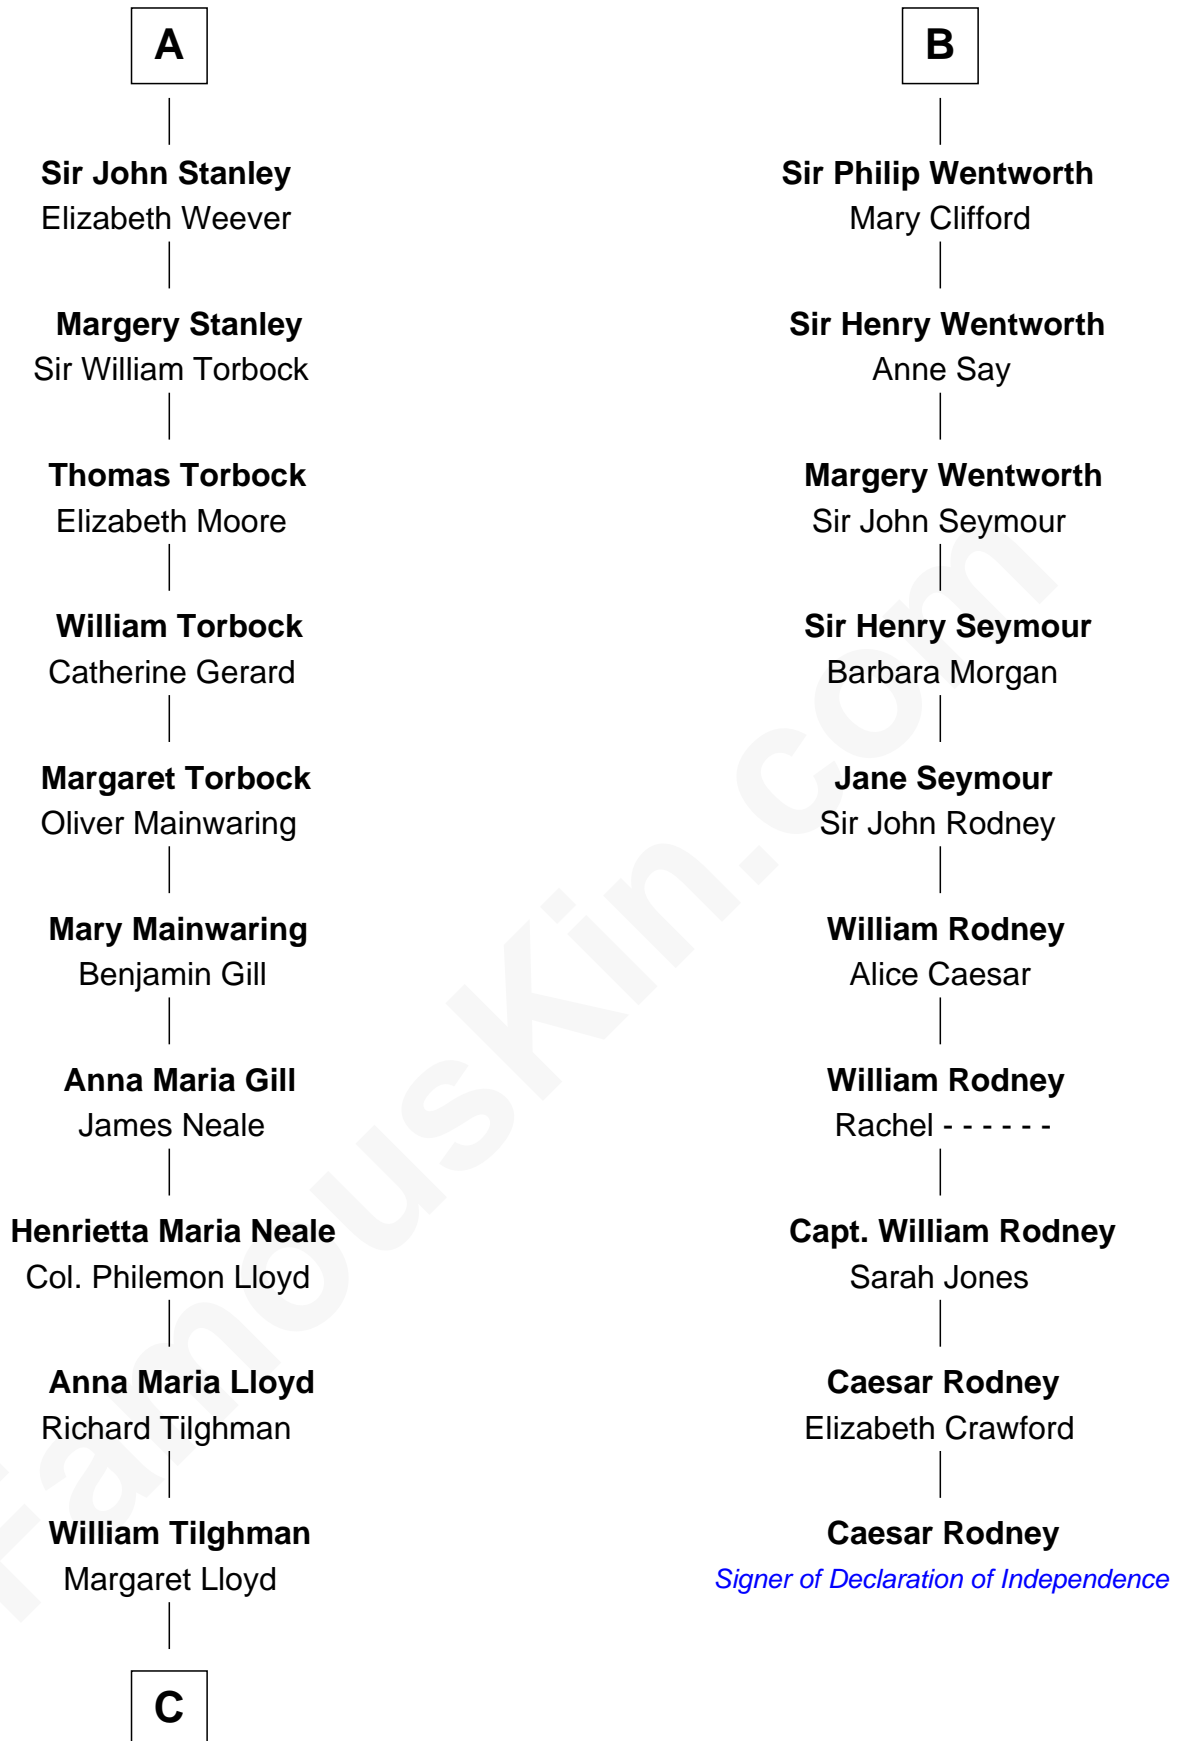

FamousKin.com
Relationship Chart of
Charles Goldsborough
16th Governor of Maryland

16th cousin 2 times removed of

Caesar Rodney
Signer of the Declaration of Independence

C

—
Anna Maria Tilghman

Charles Goldsborough

—
Charles Goldsborough

16th Governor of Maryland

FamousKin.com