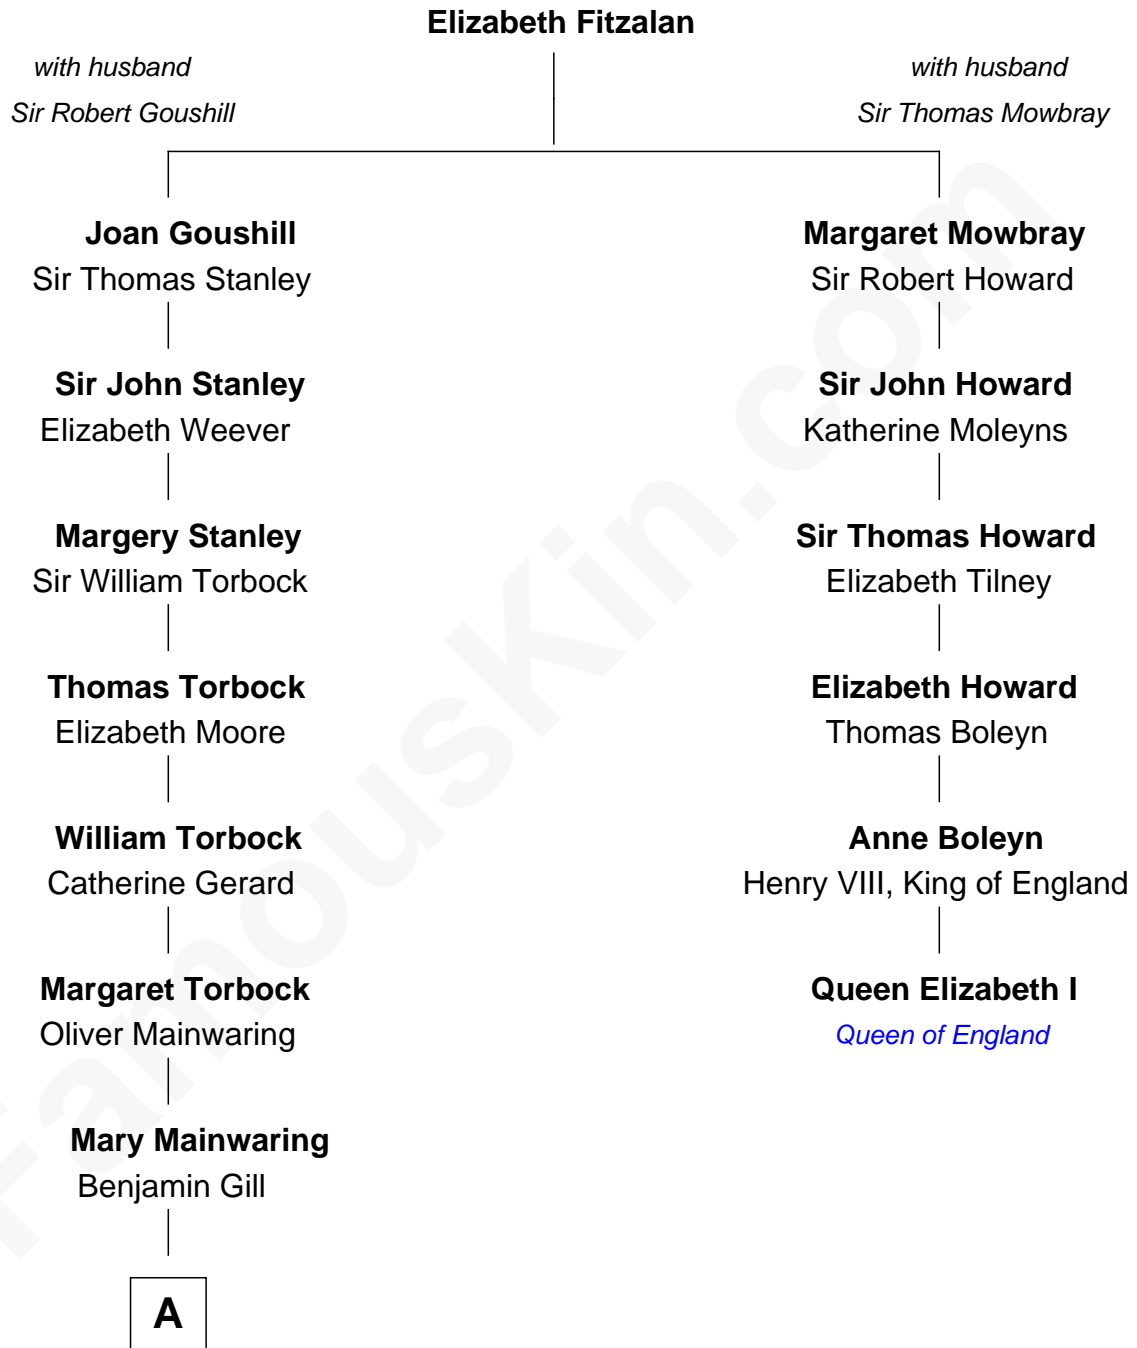

FamousKin.com
Relationship Chart of
Charles Goldsborough
16th Governor of Maryland

5th cousin 7 times removed of
Queen Elizabeth I
Queen of England

A

—
Anna Maria Gill

James Neale

—
Henrietta Maria Neale

Col. Philemon Lloyd

—
Anna Maria Lloyd

Richard Tilghman

—
William Tilghman

Margaret Lloyd

—
Anna Maria Tilghman

Charles Goldsborough

—
Charles Goldsborough

16th Governor of Maryland