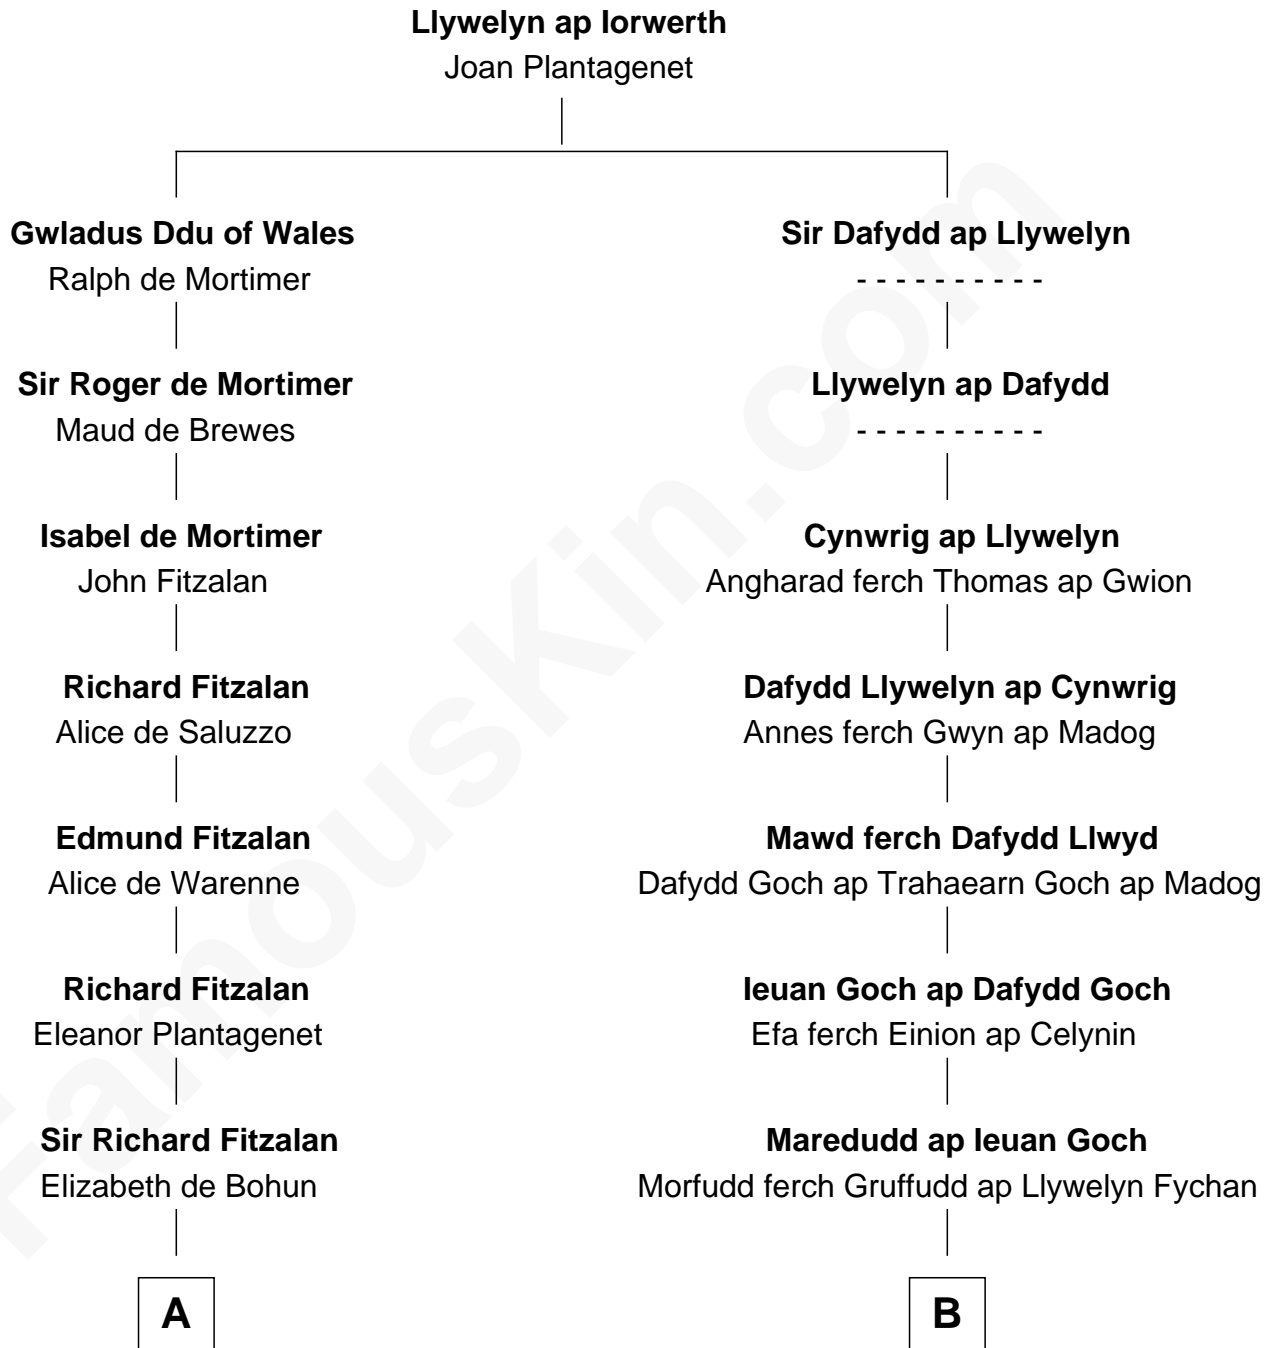

FamousKin.com
Relationship Chart of
Charles Goldsborough
 16th Governor of Maryland

16th cousin 4 times removed of

Elihu Yale

Benefactor and Namesake of Yale College

A

Elizabeth Fitzalan
Sir Robert Goushill

Joan Goushill
Sir Thomas Stanley

Sir John Stanley
Elizabeth Weever

Margery Stanley
Sir William Torbock

Thomas Torbock
Elizabeth Moore

William Torbock
Catherine Gerard

Margaret Torbock
Oliver Mainwaring

Mary Mainwaring
Benjamin Gill

—
Anna Maria Tilghman

Charles Goldsborough

—
Charles Goldsborough

16th Governor of Maryland

FamousKin.com