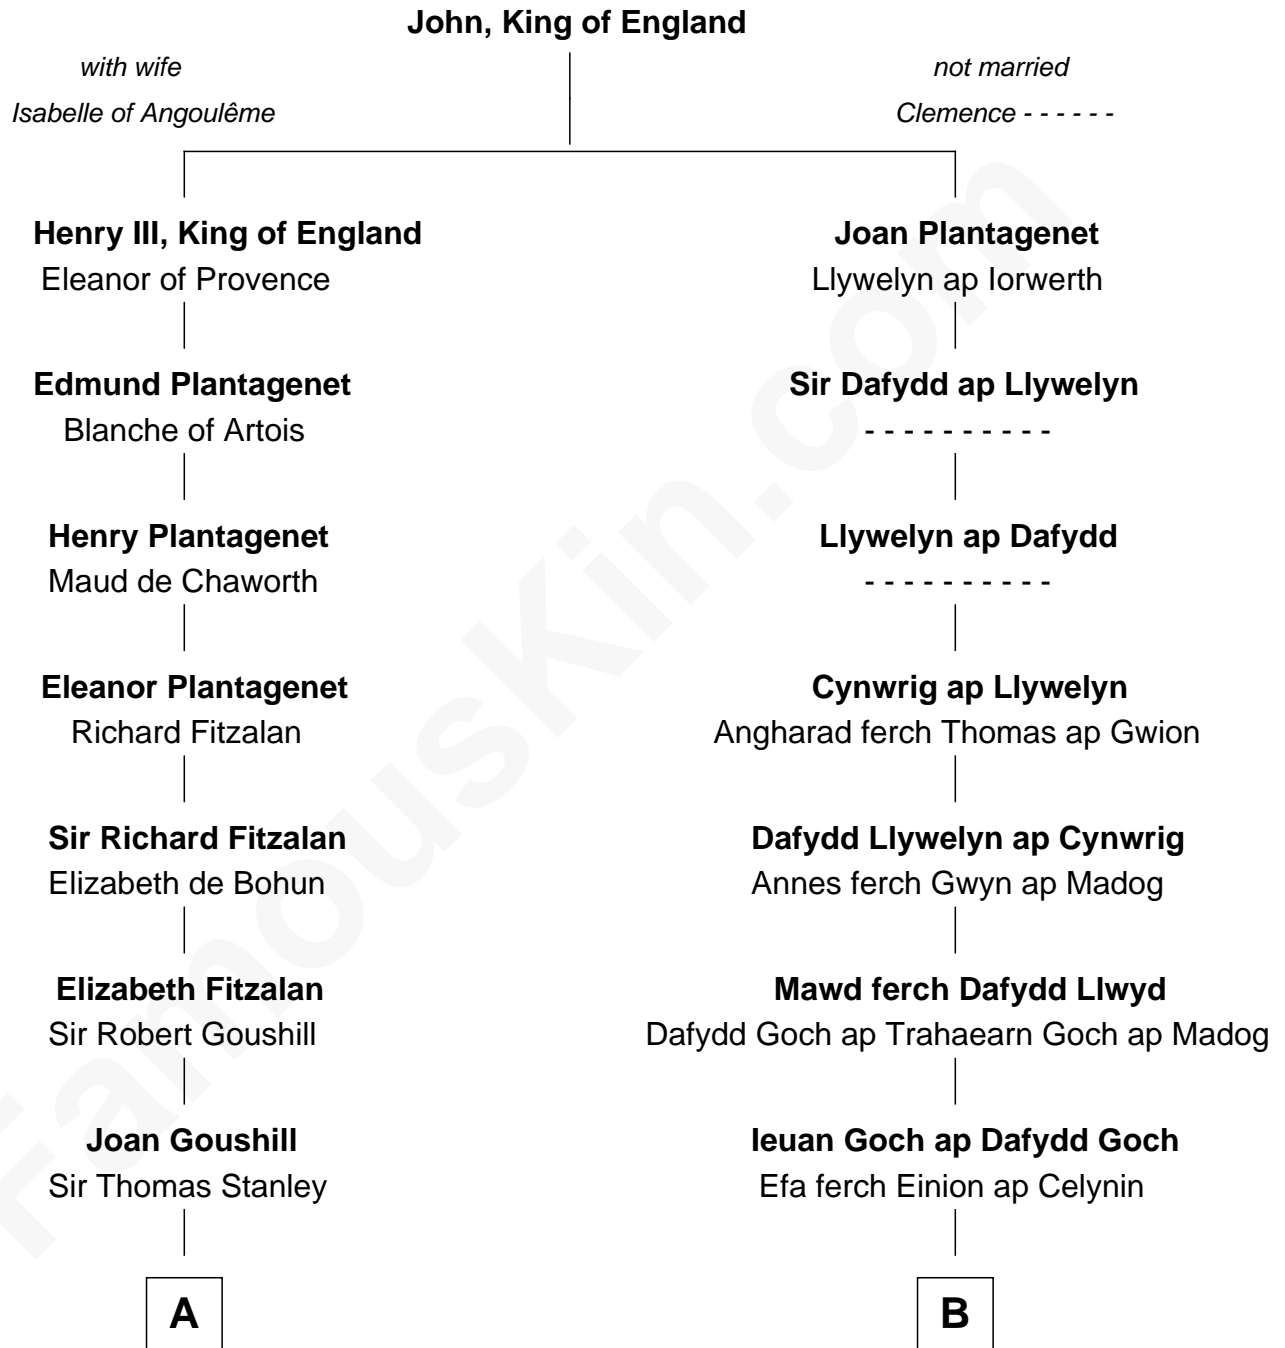

FamousKin.com
Relationship Chart of
Charles Goldsborough
 16th Governor of Maryland

17th cousin 1 time removed of

Elihu Yale

Benefactor and Namesake of Yale College

C

Anna Maria Tilghman

Charles Goldsborough

Charles Goldsborough

16th Governor of Maryland

FamousKin.com