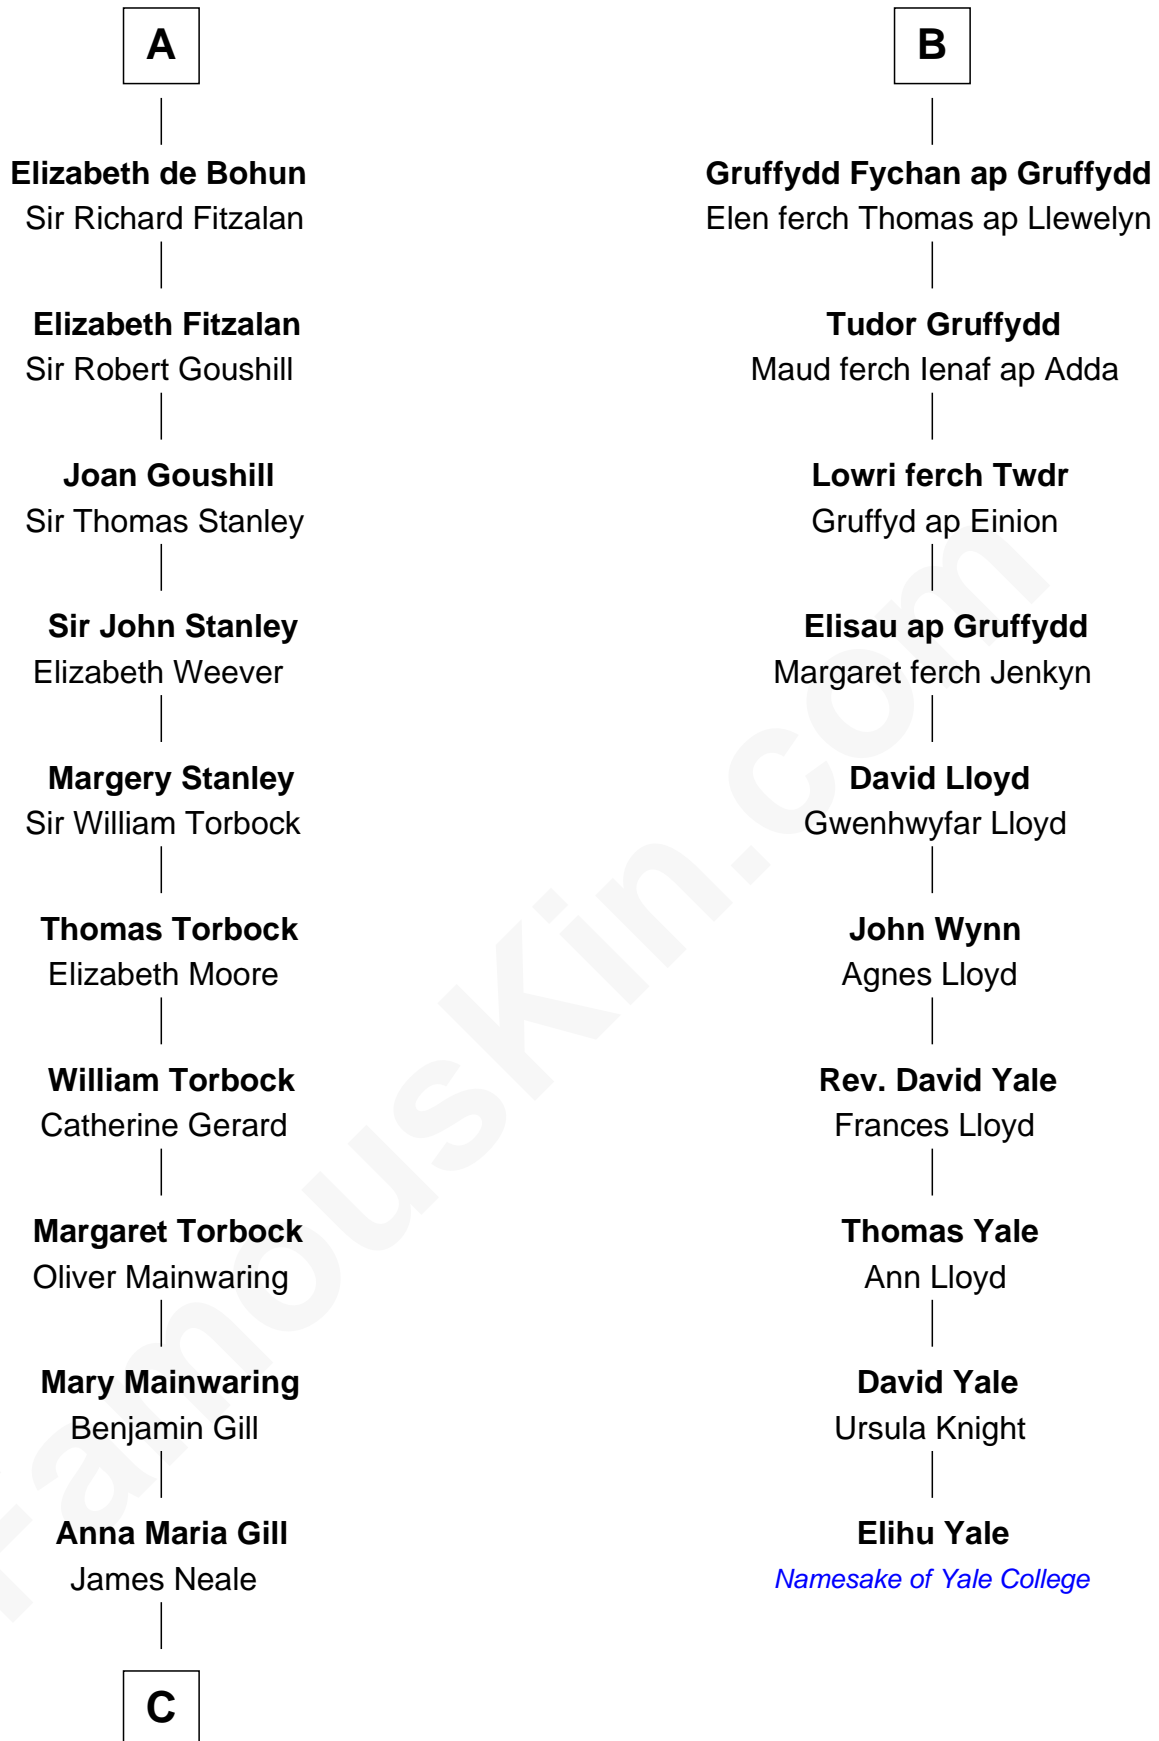

FamousKin.com
Relationship Chart of
Charles Goldsborough
16th Governor of Maryland

16th cousin 5 times removed of

Elihu Yale

Benefactor and Namesake of Yale College

C

Henrietta Maria Neale

Col. Philemon Lloyd

Anna Maria Lloyd

Richard Tilghman

William Tilghman

Margaret Lloyd

Anna Maria Tilghman

Charles Goldsborough

Charles Goldsborough

16th Governor of Maryland