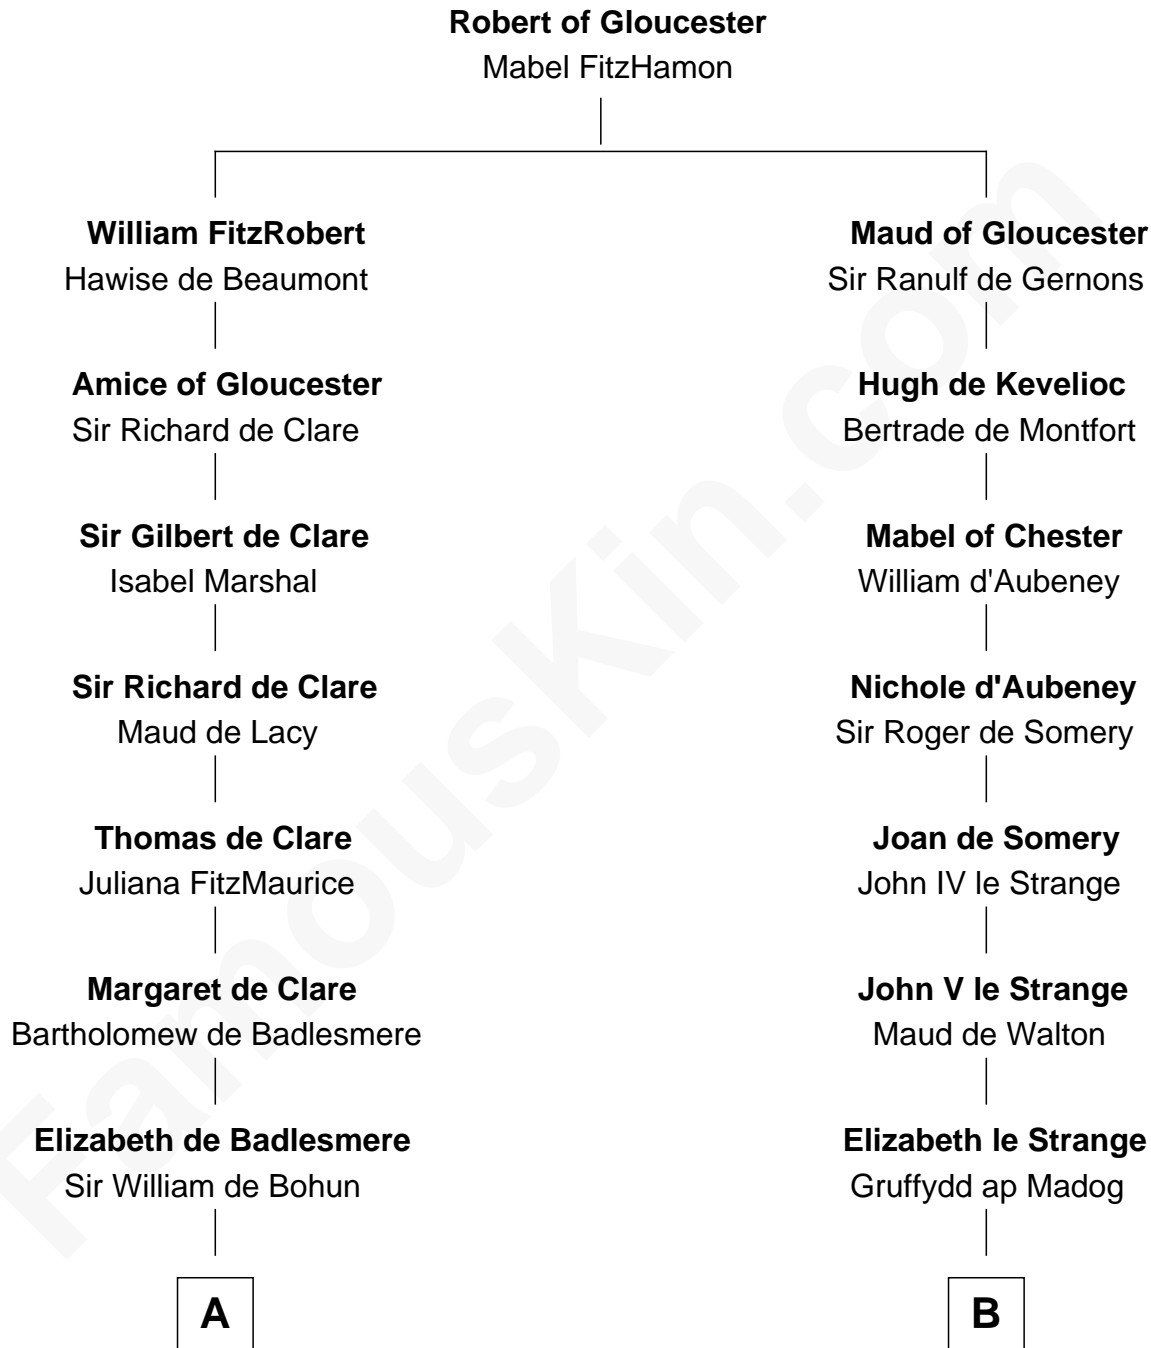

FamousKin.com
Relationship Chart of
Charles Goldsborough
16th Governor of Maryland

16th cousin 5 times removed of

Elihu Yale

Benefactor and Namesake of Yale College

C

Henrietta Maria Neale

Col. Philemon Lloyd

Anna Maria Lloyd

Richard Tilghman

William Tilghman

Margaret Lloyd

Anna Maria Tilghman

Charles Goldsborough

Charles Goldsborough

16th Governor of Maryland