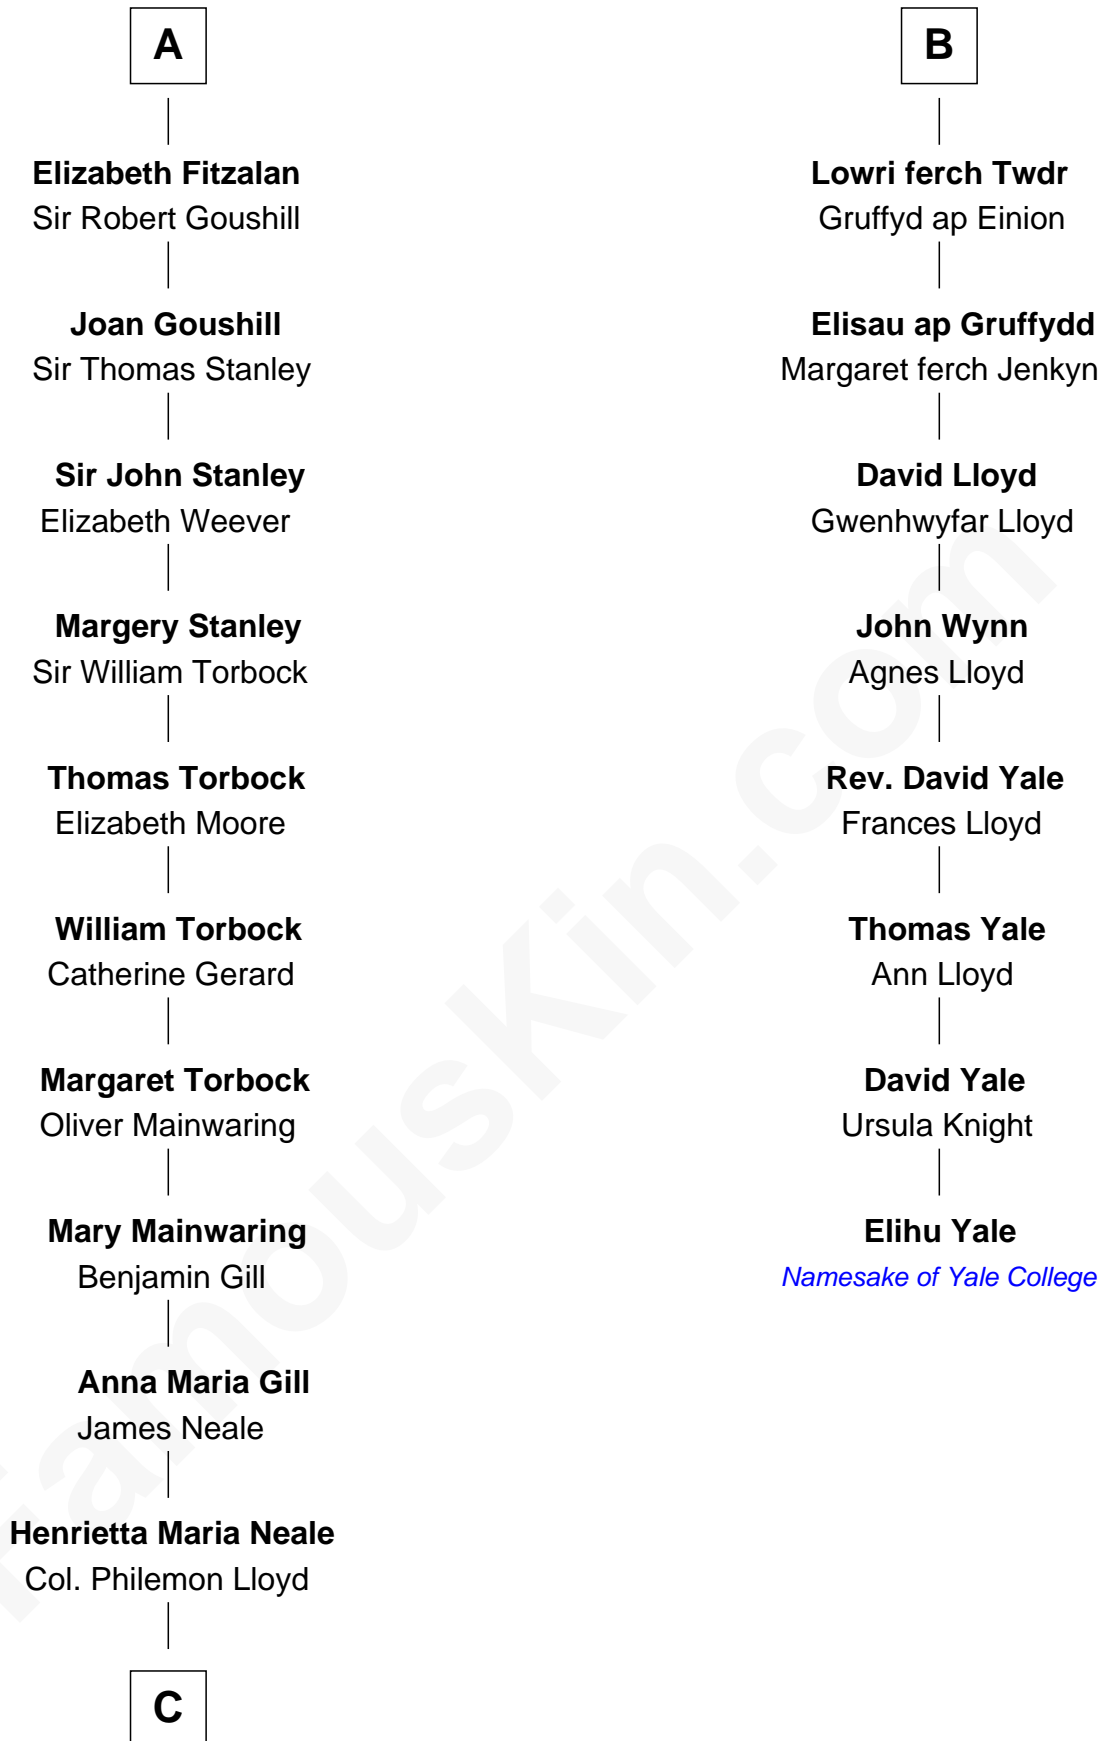

FamousKin.com
Relationship Chart of
Charles Goldsborough
16th Governor of Maryland

14th cousin 6 times removed of

Elihu Yale

Benefactor and Namesake of Yale College

C

—
Anna Maria Lloyd

Richard Tilghman

—
William Tilghman

Margaret Lloyd

—
Anna Maria Tilghman

Charles Goldsborough

—
Charles Goldsborough

16th Governor of Maryland

FamousKin.com