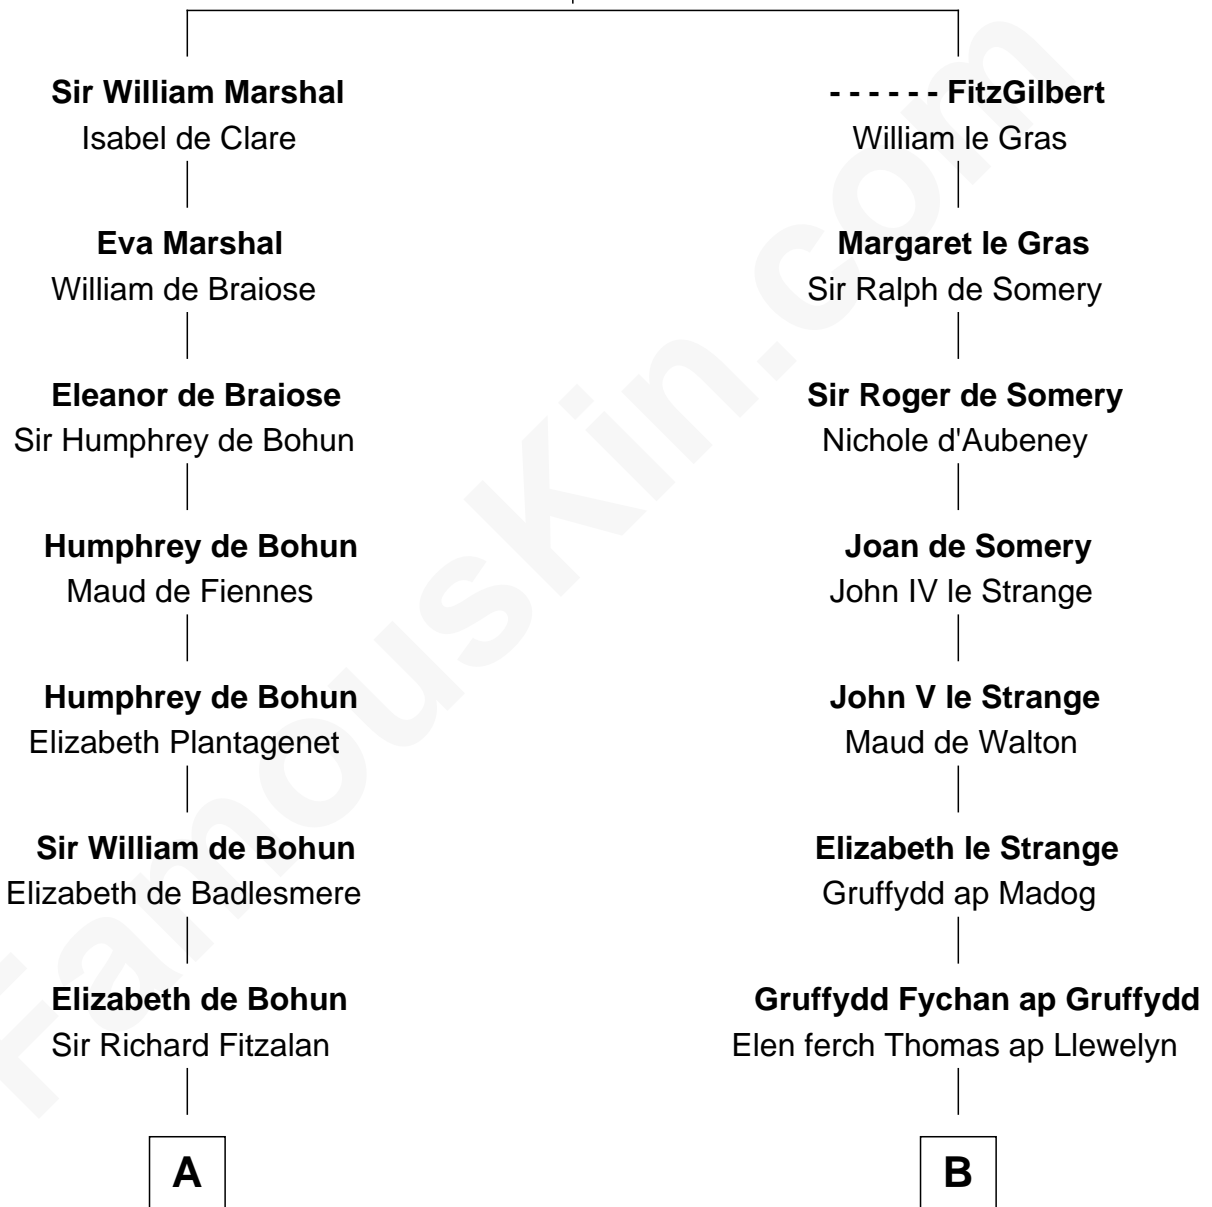

**FamousKin.com**  
**Relationship Chart of**  
**Charles Goldsborough**  
*16th Governor of Maryland*

**15th cousin 5 times removed of**

**Elihu Yale**

*Benefactor and Namesake of Yale College*

**John FitzGilbert**  
 Sybilla of Salisbury

**A**

**Elizabeth Fitzalan**  
Sir Robert Goushill

**Joan Goushill**  
Sir Thomas Stanley

**Sir John Stanley**  
Elizabeth Weever

**Margery Stanley**  
Sir William Torbock

**Thomas Torbock**  
Elizabeth Moore