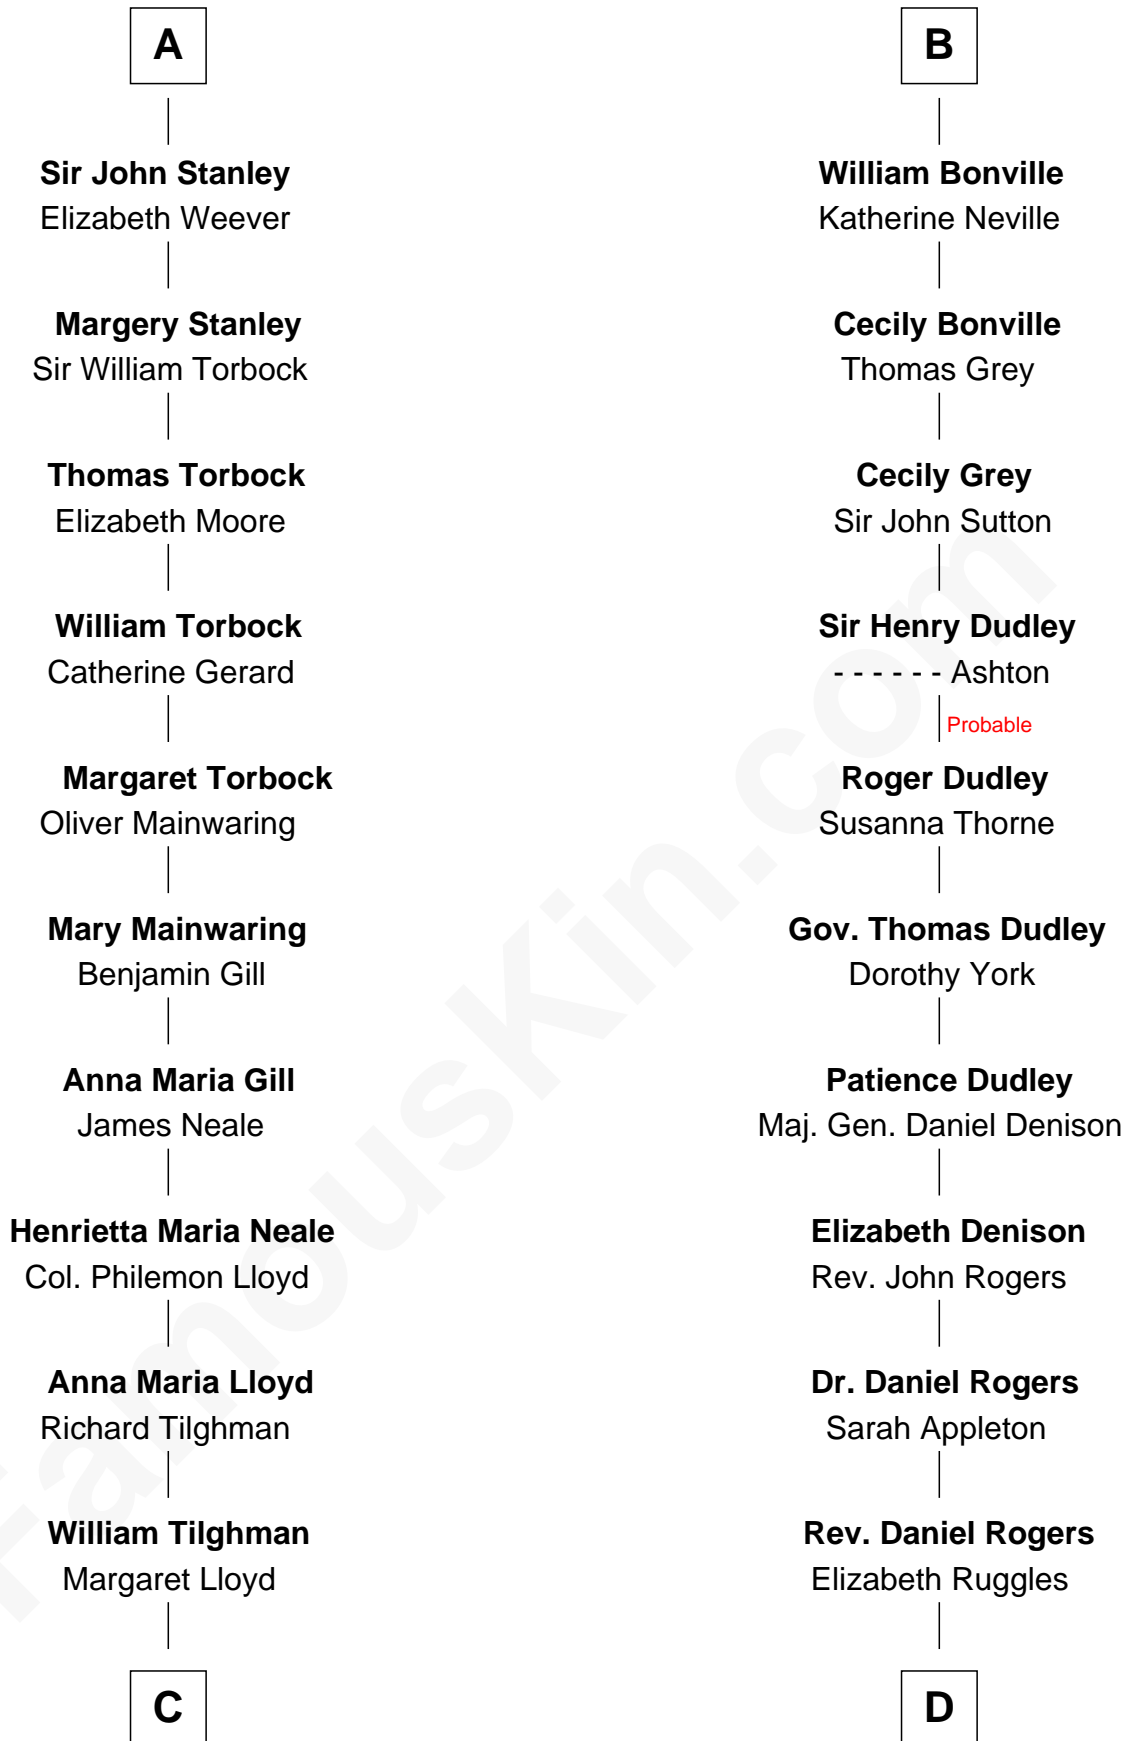

FamousKin.com

Relationship Chart of

Charles Goldsborough

16th Governor of Maryland

18th cousin 2 times removed of

Colonel Robert Gould Shaw

U.S. Civil War leader of film "Glory" fame

Sir Humphrey de Bohun

Eleanor de Bohun

Sir John de Verdun

Maud de Verdun

Sir John de Grey

Sir Roger de Grey

Elizabeth de Hastings

Sir Reynold de Grey

Eleanor le Strange

Sir Reynold Grey

Margaret de Ros

Margaret Grey

Sir William Bonville

William Bonville

Elizabeth Harington

B

C

Anna Maria Tilghman
Charles Goldsborough

Charles Goldsborough
16th Governor of Maryland

D

Sarah Rogers
Samuel Parkman

Elizabeth Willard Parkman
Robert Gould Shaw

Francis George Shaw
Sarah Blake Sturgis

Colonel Robert Gould Shaw
Main character in film "Glory"