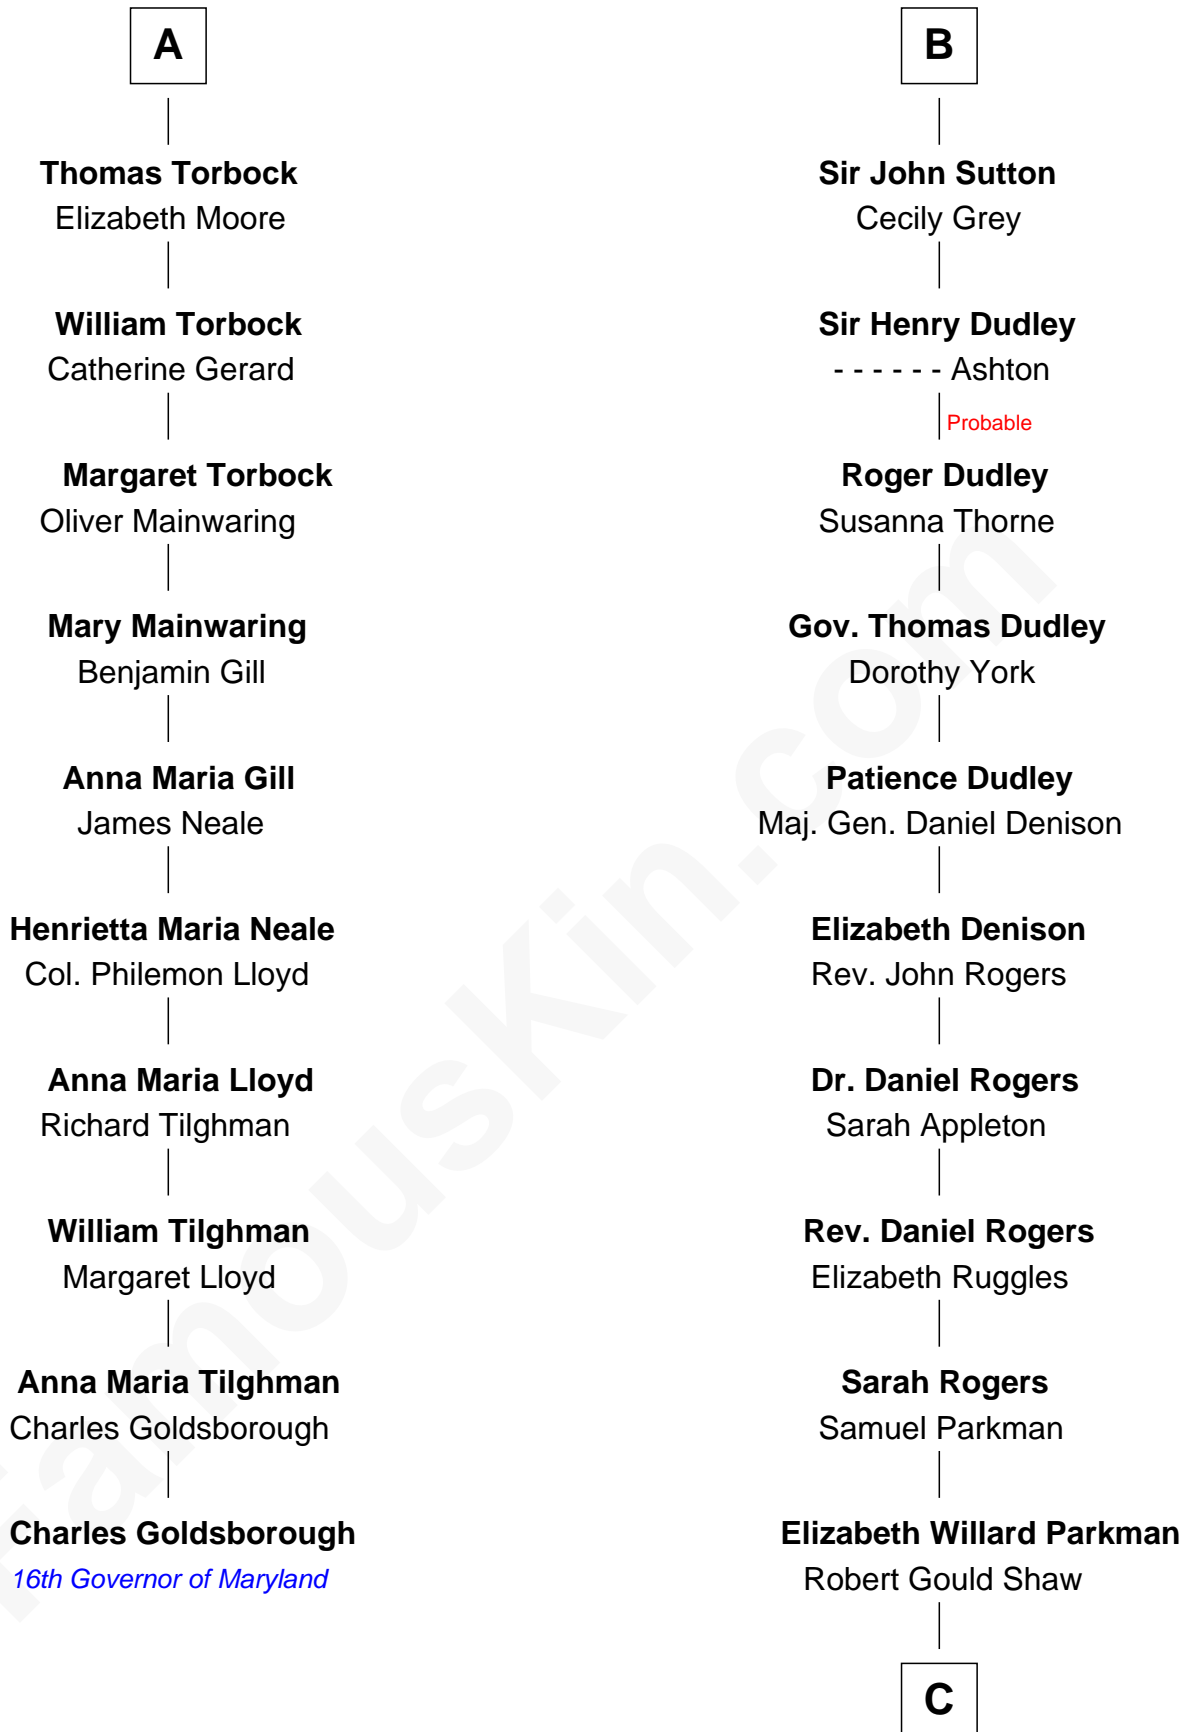

FamousKin.com
Relationship Chart of
Charles Goldsborough
16th Governor of Maryland

16th cousin 2 times removed of
Colonel Robert Gould Shaw
U.S. Civil War leader of film "Glory" fame

C

Francis George Shaw

Sarah Blake Sturgis

Colonel Robert Gould Shaw

Main character in film "Glory"

FamousKin.com