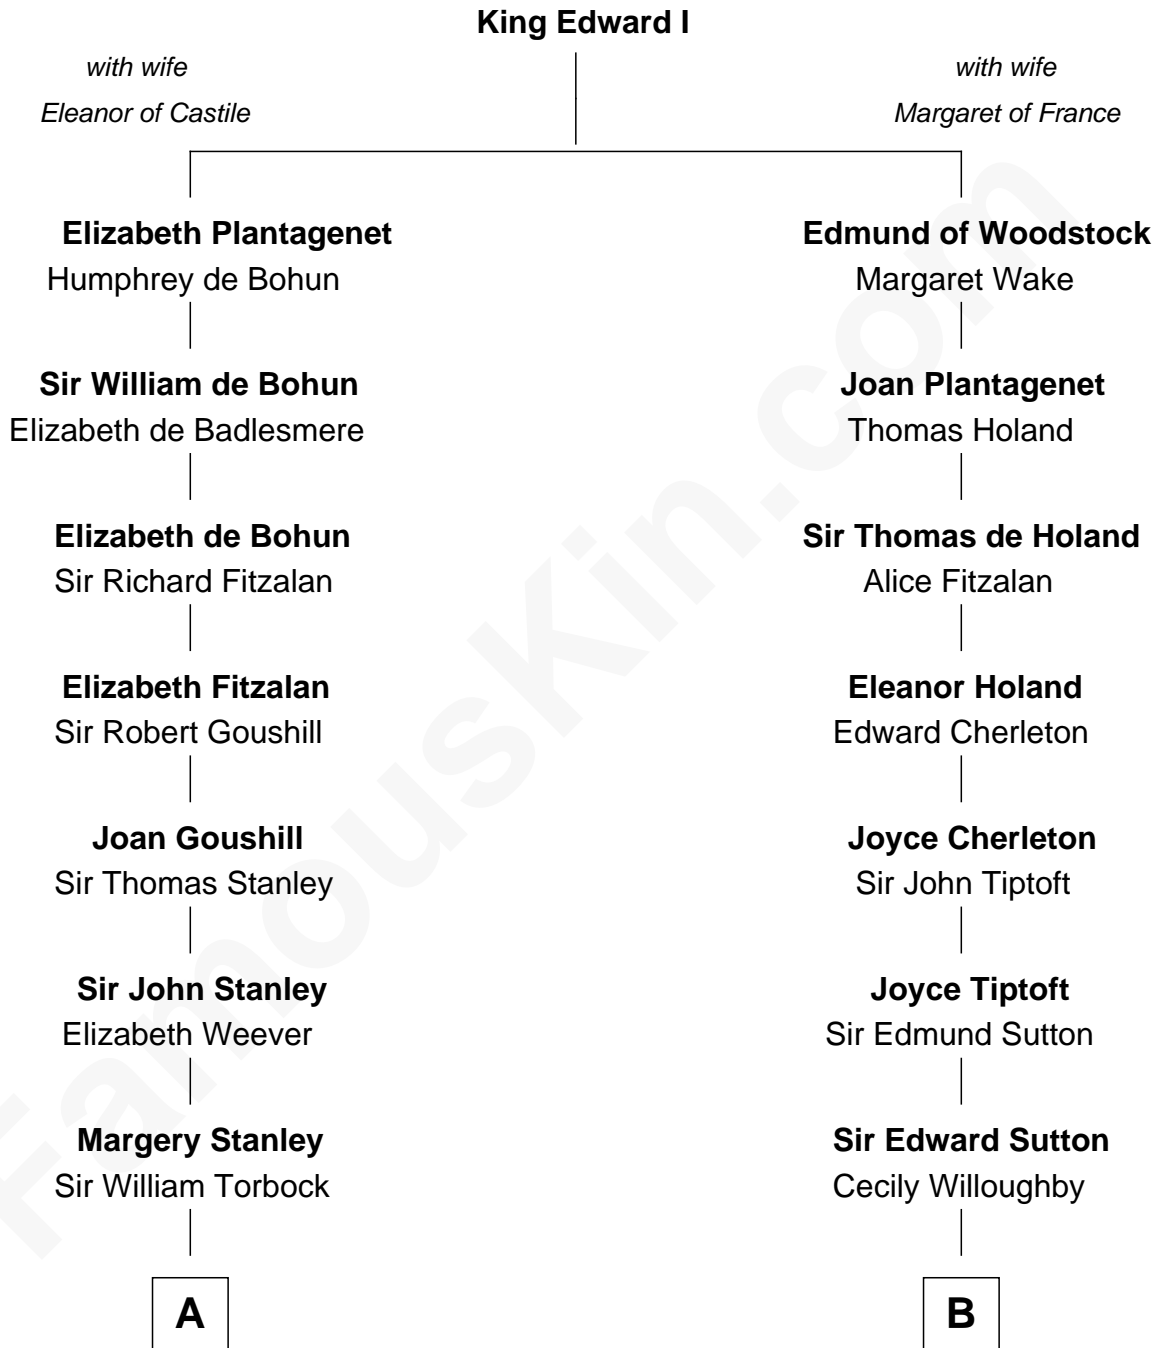

FamousKin.com
Relationship Chart of
Charles Goldsborough
16th Governor of Maryland

16th cousin 2 times removed of
Colonel Robert Gould Shaw
U.S. Civil War leader of film "Glory" fame

C

Francis George Shaw

Sarah Blake Sturgis

Colonel Robert Gould Shaw

Main character in film "Glory"

FamousKin.com