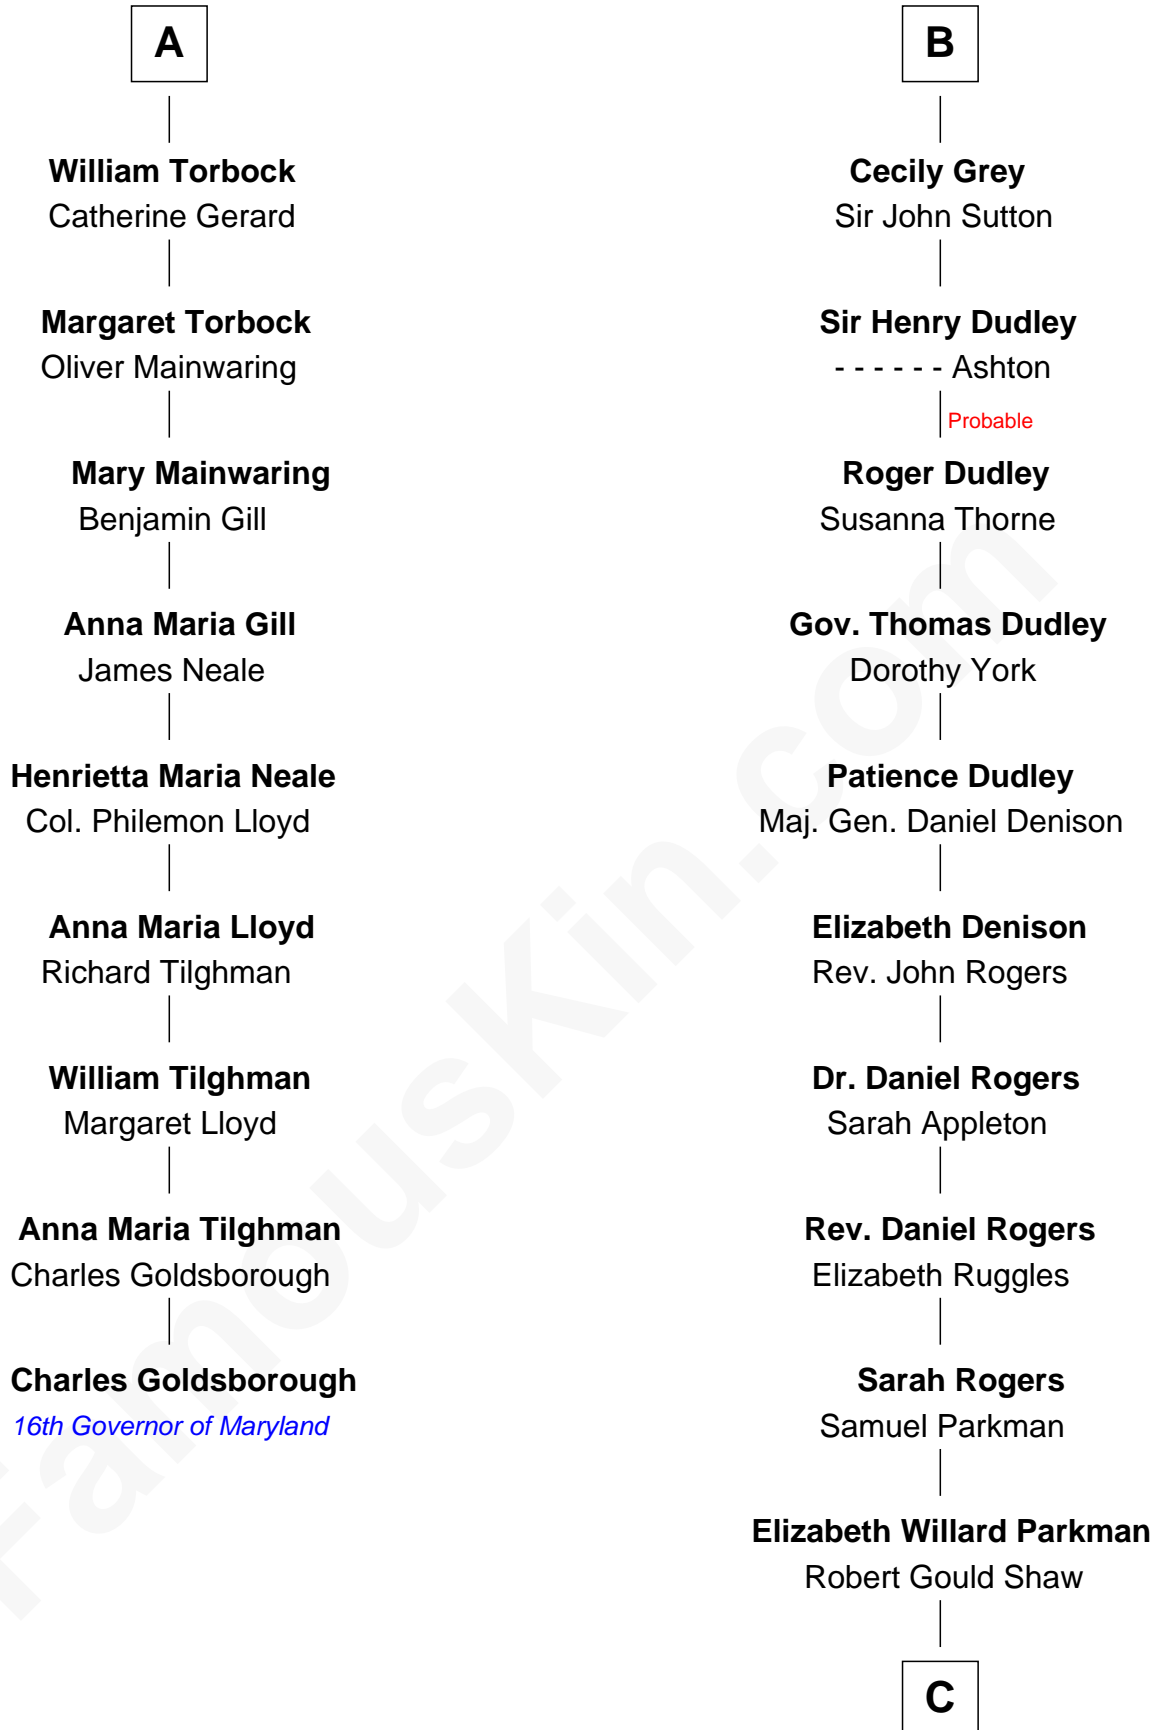

FamousKin.com

Relationship Chart of

Charles Goldsborough

16th Governor of Maryland

15th cousin 3 times removed of

Colonel Robert Gould Shaw

U.S. Civil War leader of film "Glory" fame

Bartholomew de Badlesmere

Margery de Badlesmere

Sir William de Ros

Thomas de Ros

Beatrice de Stafford

Margaret de Ros

Sir Reynold Grey

Margaret Grey

Sir William Bonville

William Bonville

Elizabeth Harington

William Bonville

Katherine Neville

Cecily Bonville

Thomas Grey

B

C

Francis George Shaw

Sarah Blake Sturgis

Colonel Robert Gould Shaw

Main character in film "Glory"

FamousKin.com