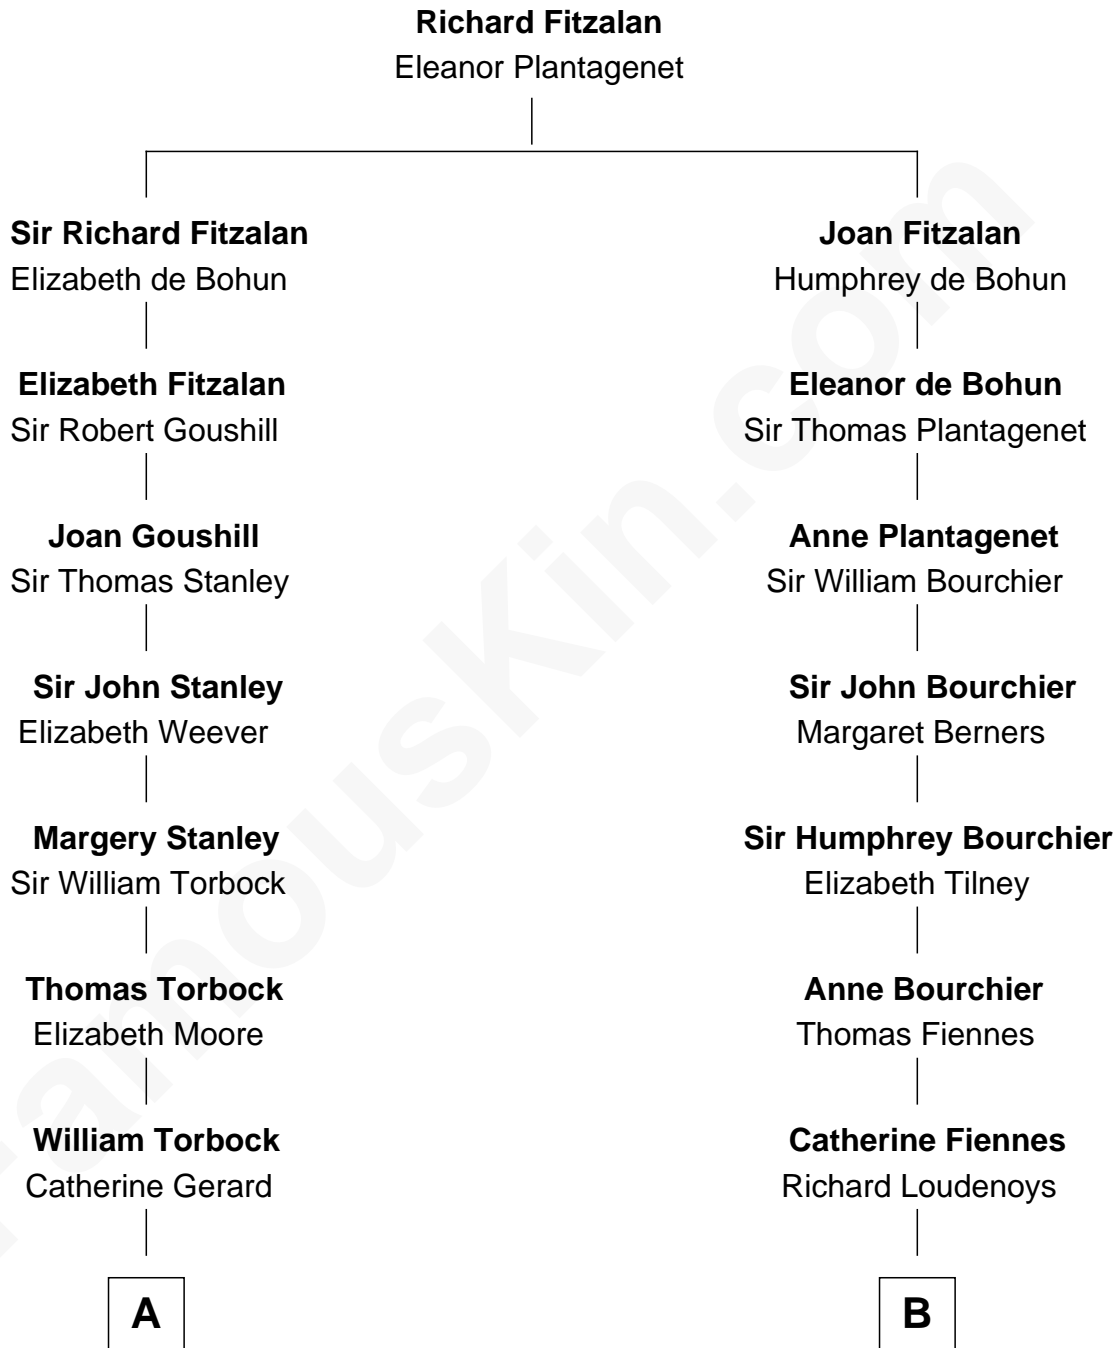

FamousKin.com
Relationship Chart of
Charles Goldsborough
16th Governor of Maryland

14th cousin 7 times removed of

Anne Baxter
Movie Actress

C

Rev. David Wright

Abigail Goddard

William Carey Wright

Anna Lloyd Jones

Frank Lloyd Wright

Catherine L. Tobin

Catherine Dorothy Wright

Kenneth Stuart Baxter

Anne Baxter

Movie Actress