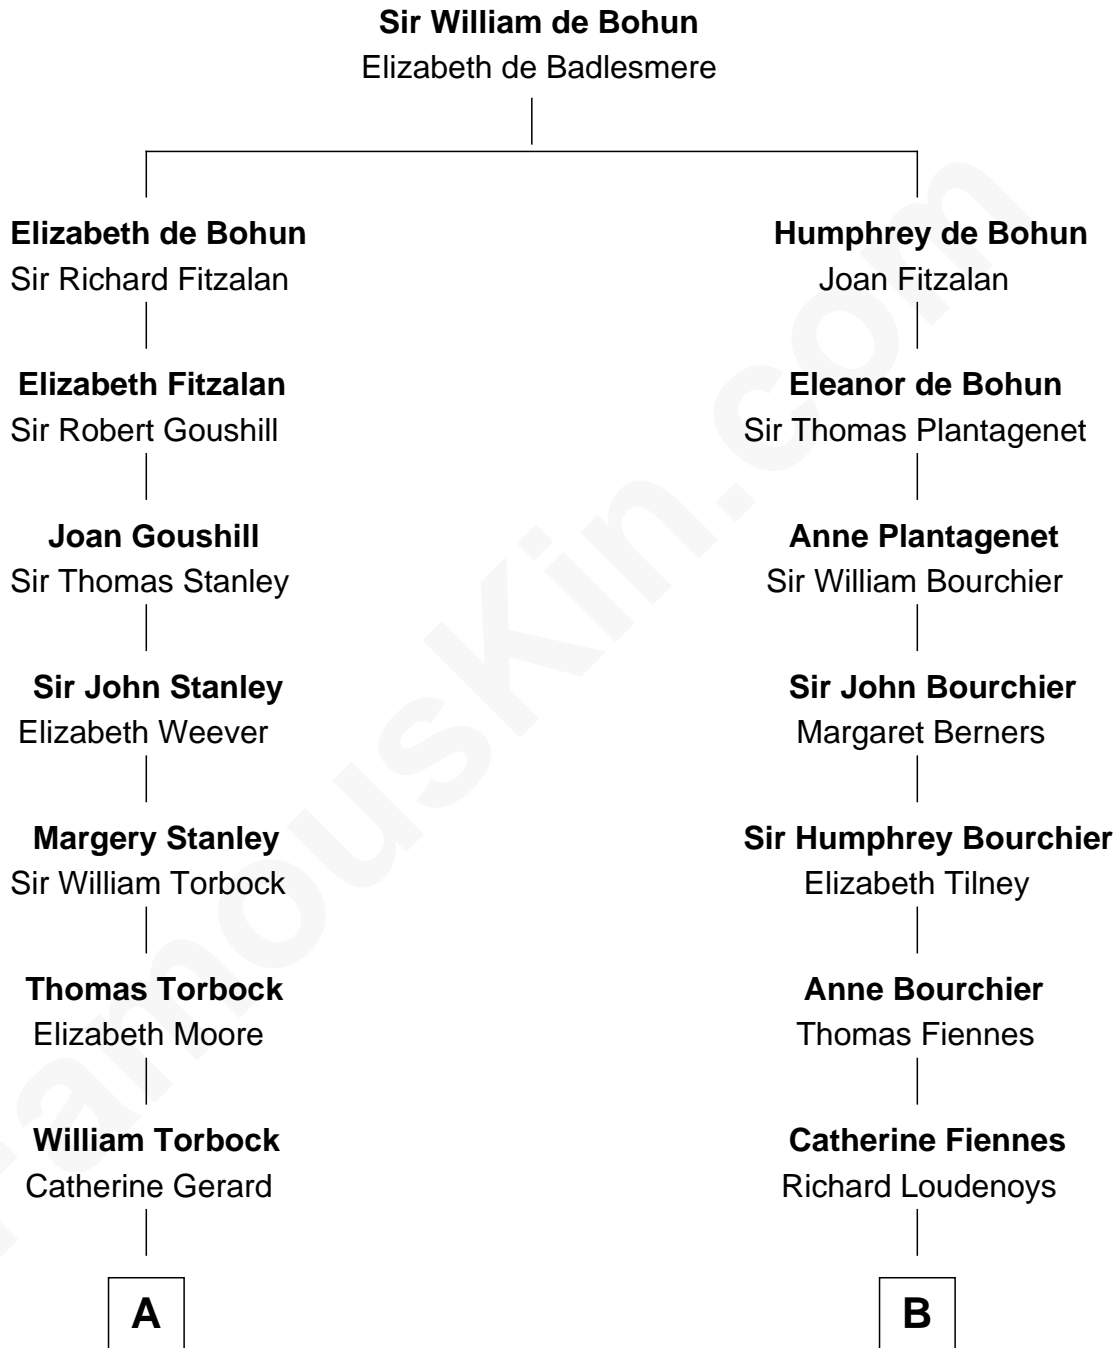

FamousKin.com
Relationship Chart of
Charles Goldsborough
16th Governor of Maryland

14th cousin 7 times removed of

Anne Baxter
Movie Actress

C

Rev. David Wright

Abigail Goddard

William Carey Wright

Anna Lloyd Jones

Frank Lloyd Wright

Catherine L. Tobin

Catherine Dorothy Wright

Kenneth Stuart Baxter

Anne Baxter

Movie Actress

FamousKin.com