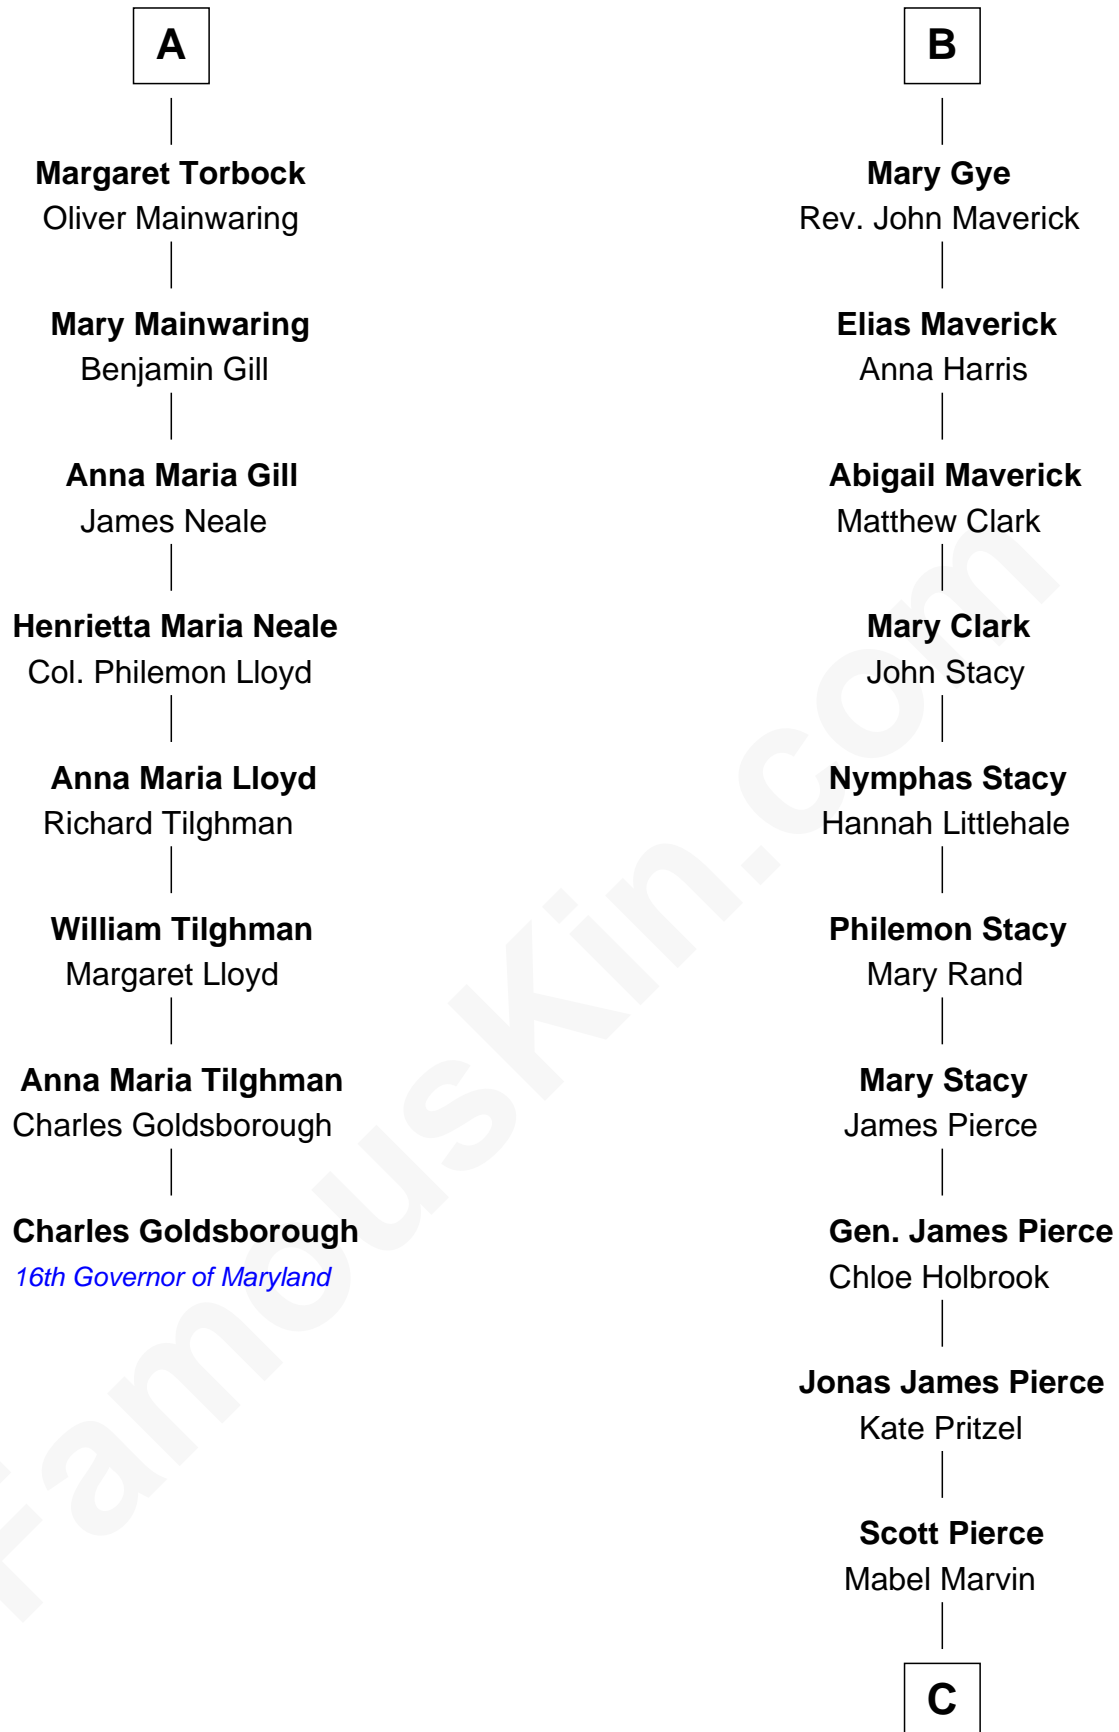

FamousKin.com
Relationship Chart of
Charles Goldsborough
16th Governor of Maryland

14th cousin 4 times removed of

Barbara (Pierce) Bush
First Lady of President George H.W. Bush

C

Marvin Pierce
Pauline Robinson

Barbara (Pierce) Bush
First Lady of George H.W. Bush

FamousKin.com