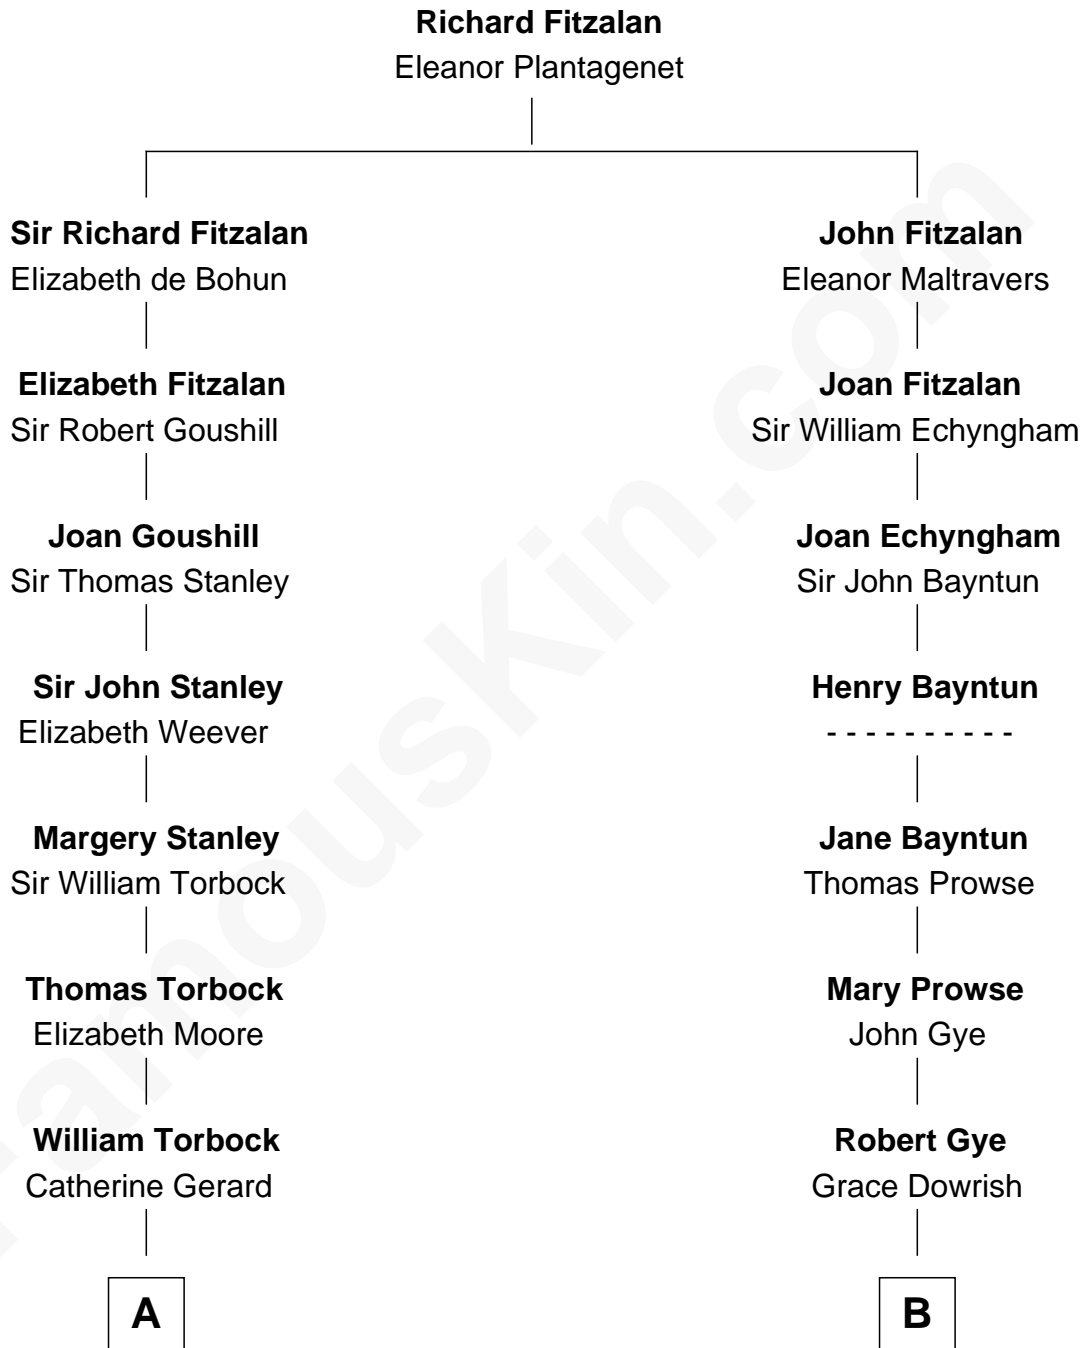

FamousKin.com
Relationship Chart of
Charles Goldsborough
16th Governor of Maryland

14th cousin 4 times removed of

Barbara (Pierce) Bush
First Lady of President George H.W. Bush

C

Marvin Pierce
Pauline Robinson

Barbara (Pierce) Bush
First Lady of George H.W. Bush

FamousKin.com