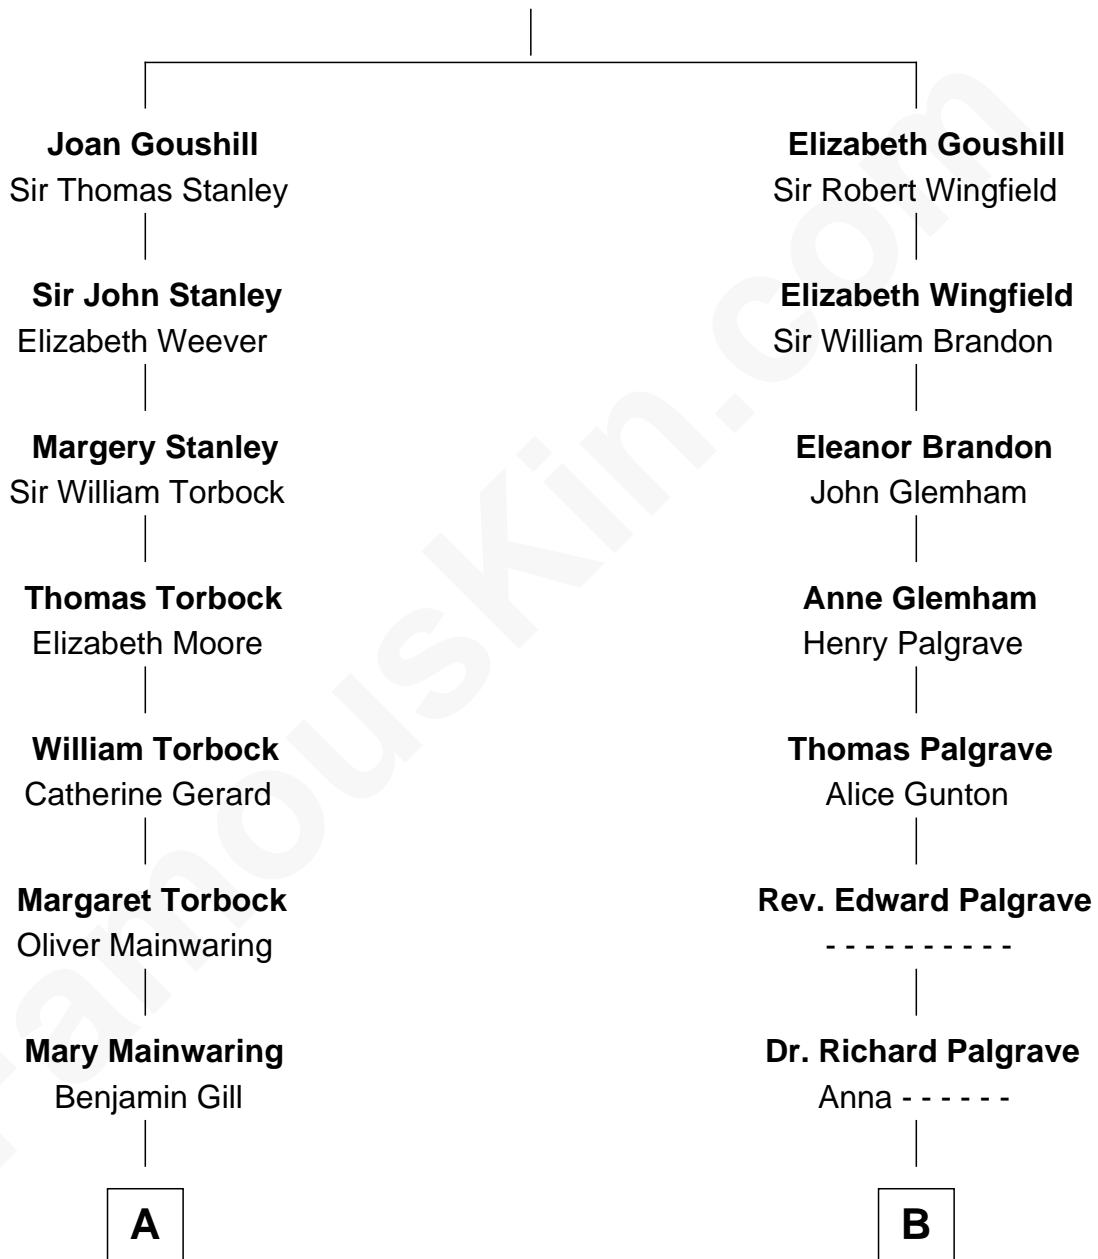

FamousKin.com
Relationship Chart of
Charles Goldsborough
16th Governor of Maryland

12th cousin 7 times removed of

George W. Bush
43rd U.S. President

Sir Robert Goushill
 Elizabeth Fitzalan

C

Prescott Sheldon Bush

Dorothy Wear Walker

George Herbert Walker Bush

Barbara Pierce

George W. Bush

43rd U.S. President

FamousKin.com