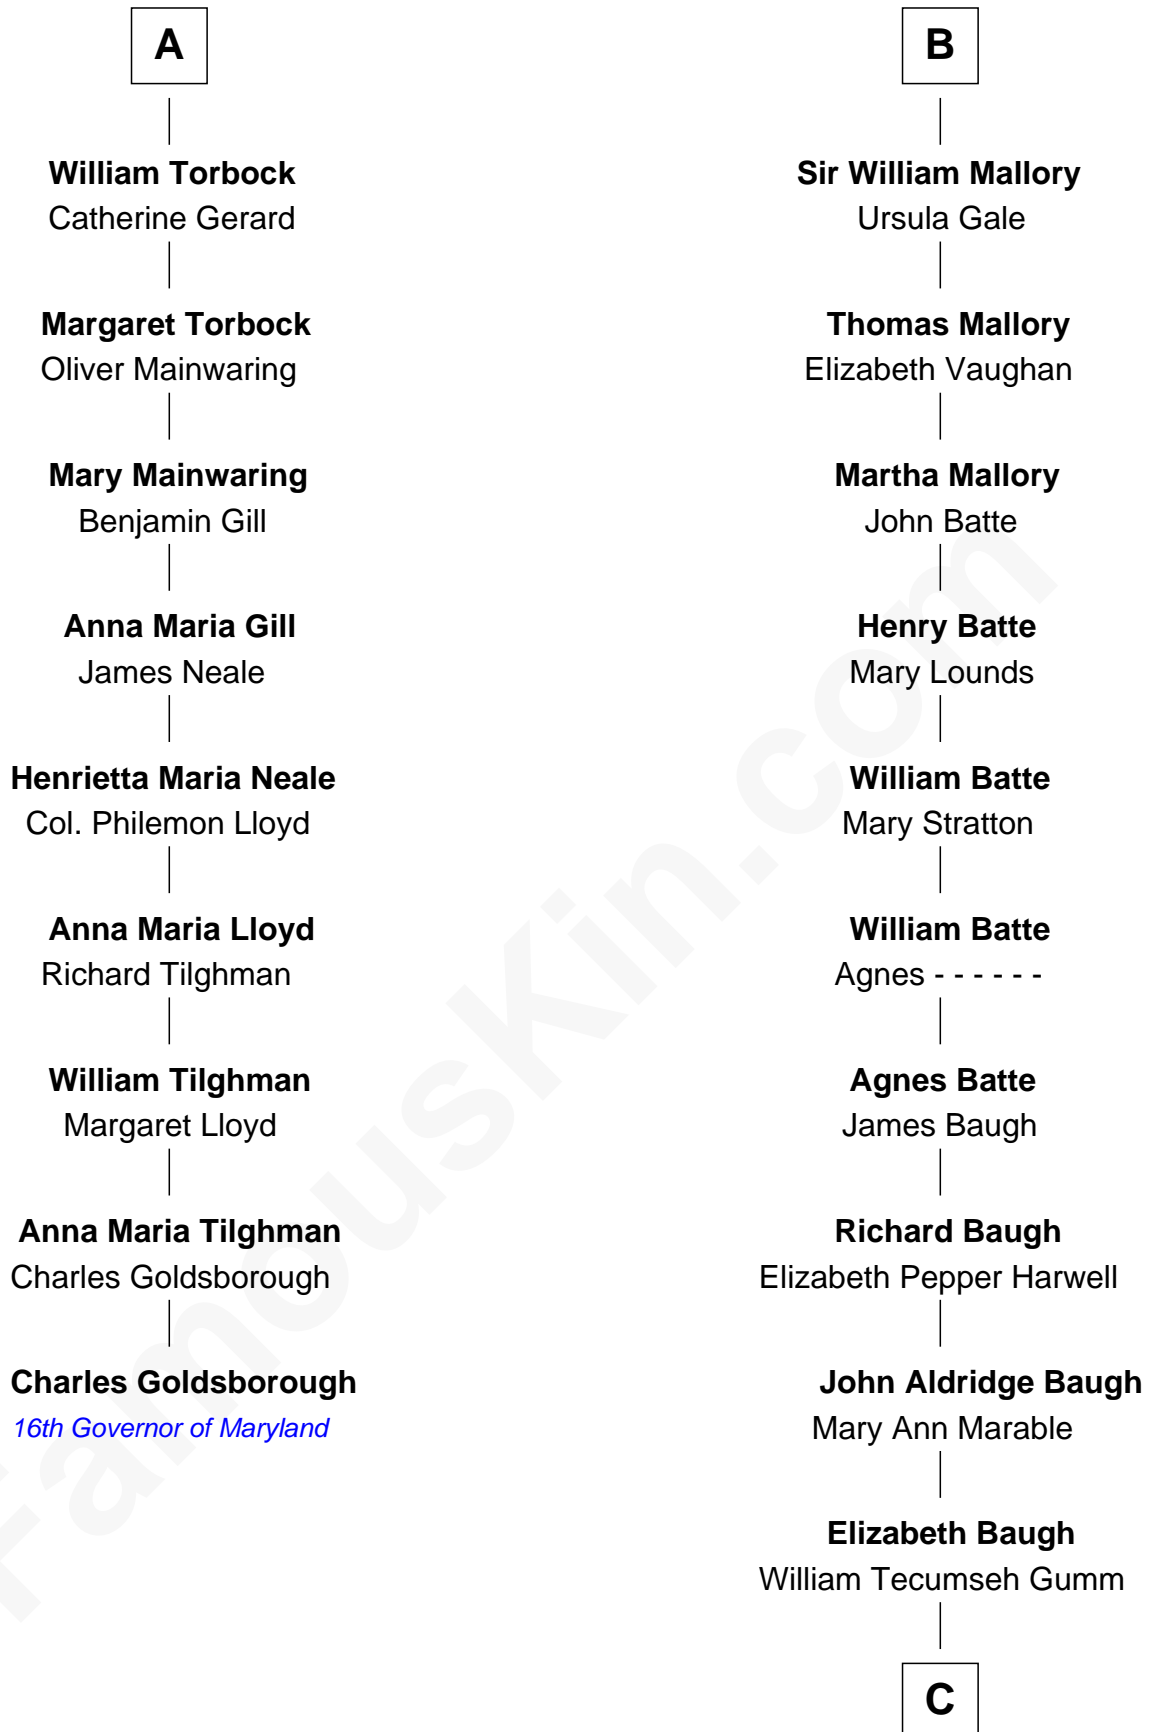

FamousKin.com
Relationship Chart of
Charles Goldsborough
16th Governor of Maryland

15th cousin 4 times removed of

Liza Minnelli
Singer and Actress

Edmund Fitzalan
 Alice de Warenne

Richard Fitzalan
 Eleanor Plantagenet

Aline Fitzalan
 Sir Roger le Strange

Sir Richard Fitzalan
 Elizabeth de Bohun

Lucy le Strange
 Sir William Willoughby

Elizabeth Fitzalan
 Sir Robert Goushill

Margery Willoughby
 Sir William FitzHugh

Joan Goushill
 Sir Thomas Stanley

Lora FitzHugh
 Sir John Constable

Sir John Stanley
 Elizabeth Weever

Joan Constable
 Sir William Mallory

Margery Stanley
 Sir William Torbock

Sir John Mallory
 Margaret Thwaites

Thomas Torbock
 Elizabeth Moore

Sir William Mallory
 Jane Norton

A

B

C

Francis Avent Gumm

Ethel Marian Milne

Frances Ethel Gumm

Vincent Minnelli