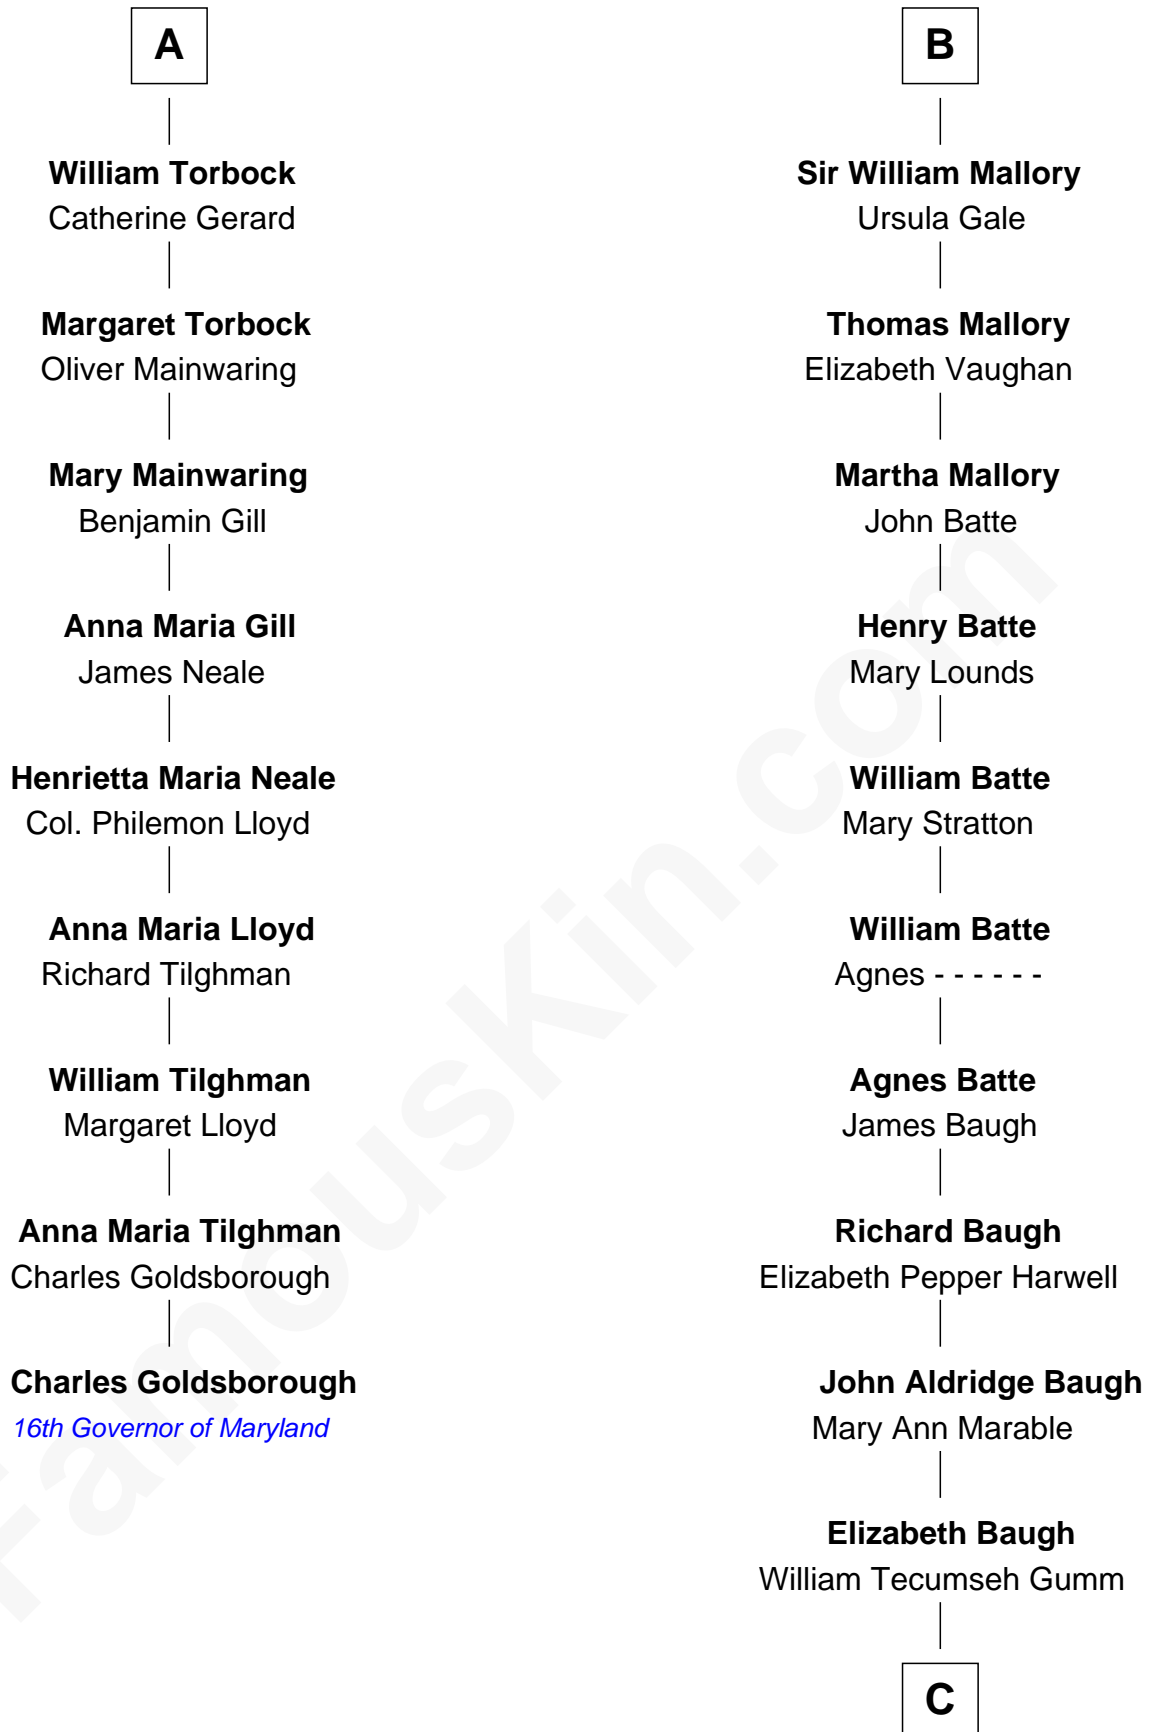

FamousKin.com
Relationship Chart of
Charles Goldsborough
16th Governor of Maryland

15th cousin 3 times removed of

Judy Garland
Singer and Movie Actress

Edmund Fitzalan
 Alice de Warenne

Richard Fitzalan
 Eleanor Plantagenet

Aline Fitzalan
 Sir Roger le Strange

Sir Richard Fitzalan
 Elizabeth de Bohun

Lucy le Strange
 Sir William Willoughby

Elizabeth Fitzalan
 Sir Robert Goushill

Margery Willoughby
 Sir William FitzHugh

Joan Goushill
 Sir Thomas Stanley

Lora FitzHugh
 Sir John Constable

Sir John Stanley
 Elizabeth Weever

Joan Constable
 Sir William Mallory

Margery Stanley
 Sir William Torbock

Sir John Mallory
 Margaret Thwaites

Thomas Torbock
 Elizabeth Moore

Sir William Mallory
 Jane Norton

A

B

C

Francis Avent Gumm

Ethel Marian Milne

Judy Garland

Singer and Movie Actress