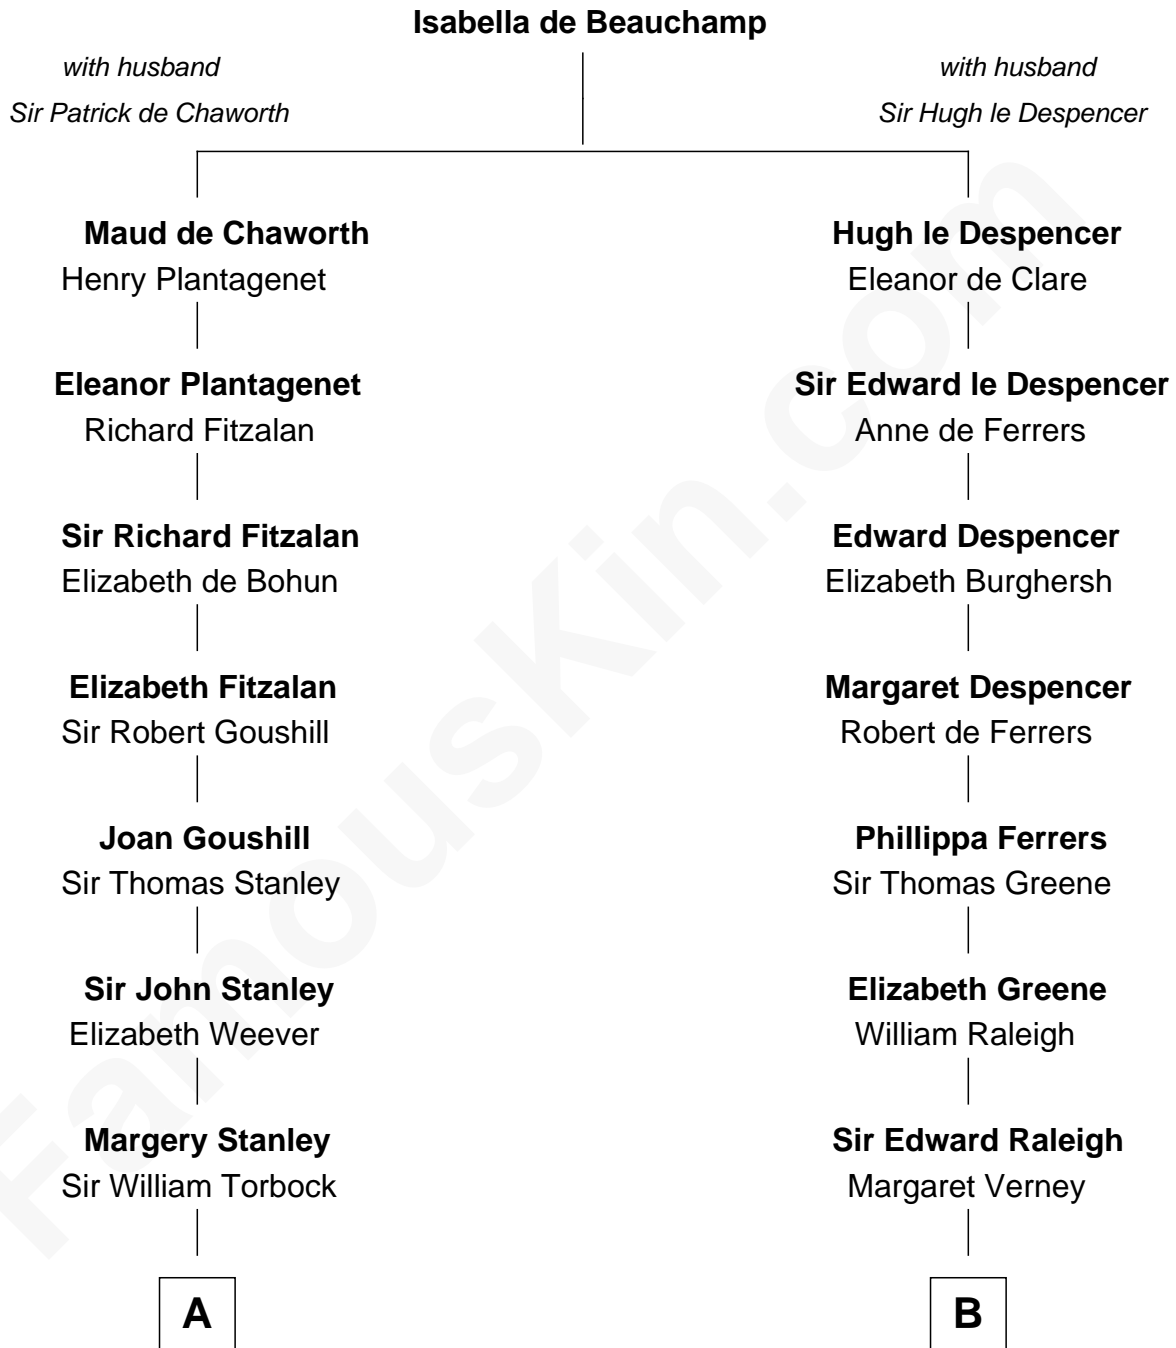

FamousKin.com
Relationship Chart of
Charles Goldsborough
16th Governor of Maryland

16th cousin 2 times removed of
Lucretia (Rudolph) Garfield
First Lady of President James Garfield

C

Arabella Greene Mason

Zebulon Rudolph

Lucretia (Rudolph) Garfield

First Lady of James Garfield

FamousKin.com