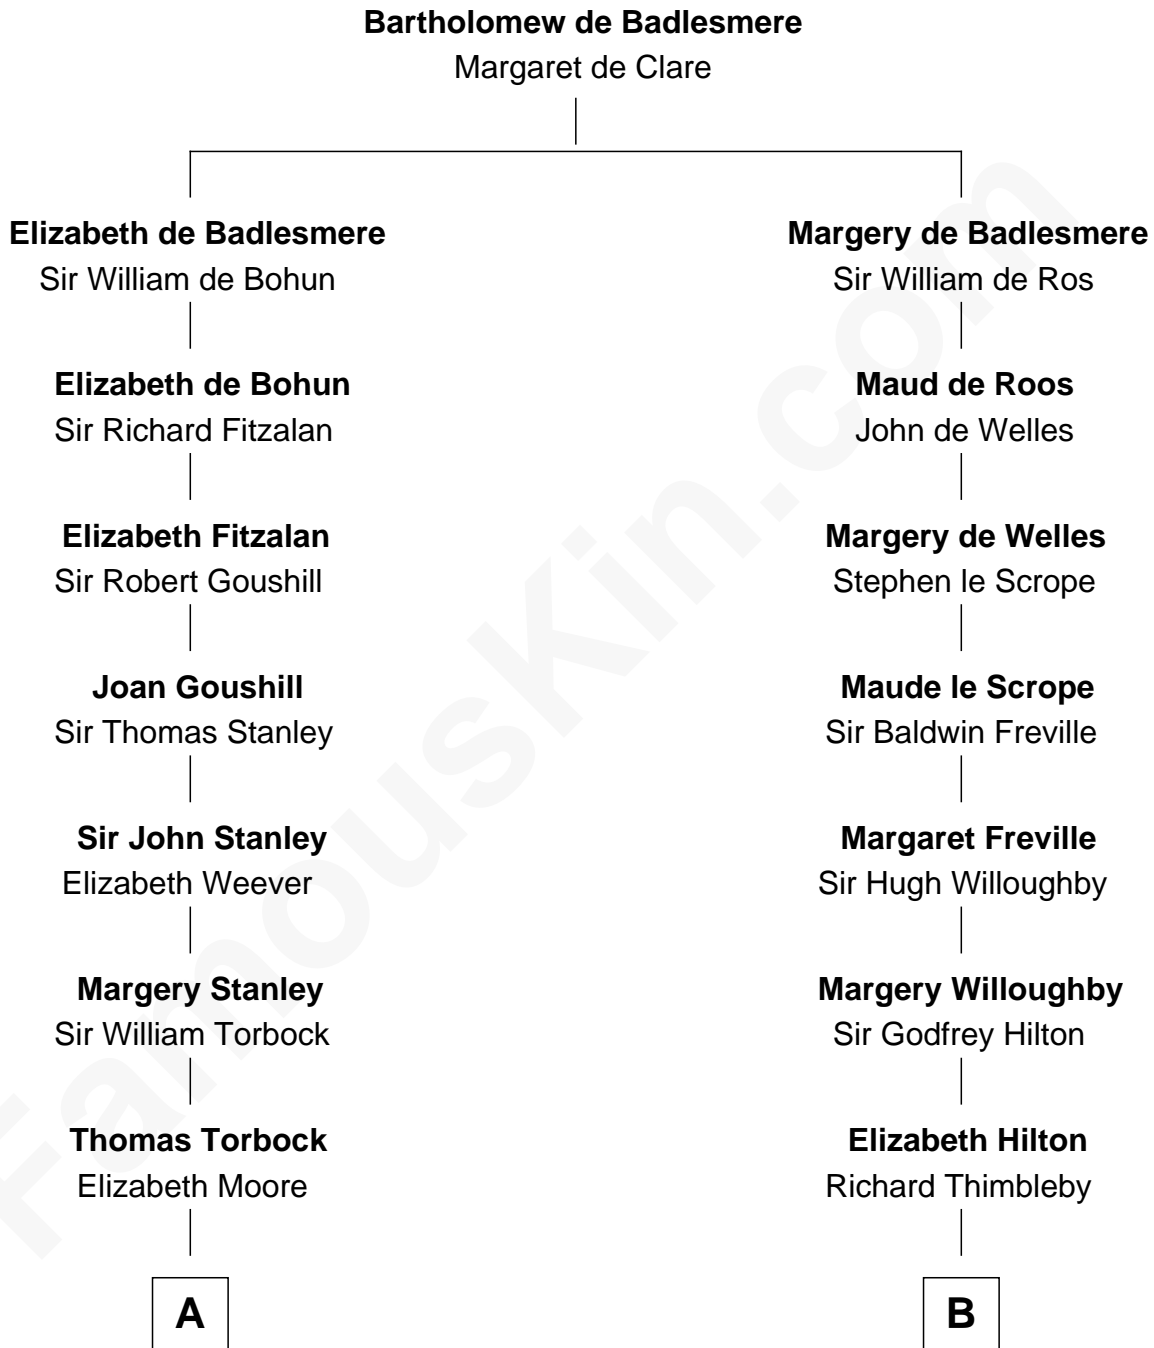

FamousKin.com
Relationship Chart of
Charles Goldsborough
16th Governor of Maryland

15th cousin 3 times removed of
Lucretia (Rudolph) Garfield
First Lady of President James Garfield

C

Arabella Greene Mason
Zebulon Rudolph

Lucretia (Rudolph) Garfield
First Lady of James Garfield

FamousKin.com