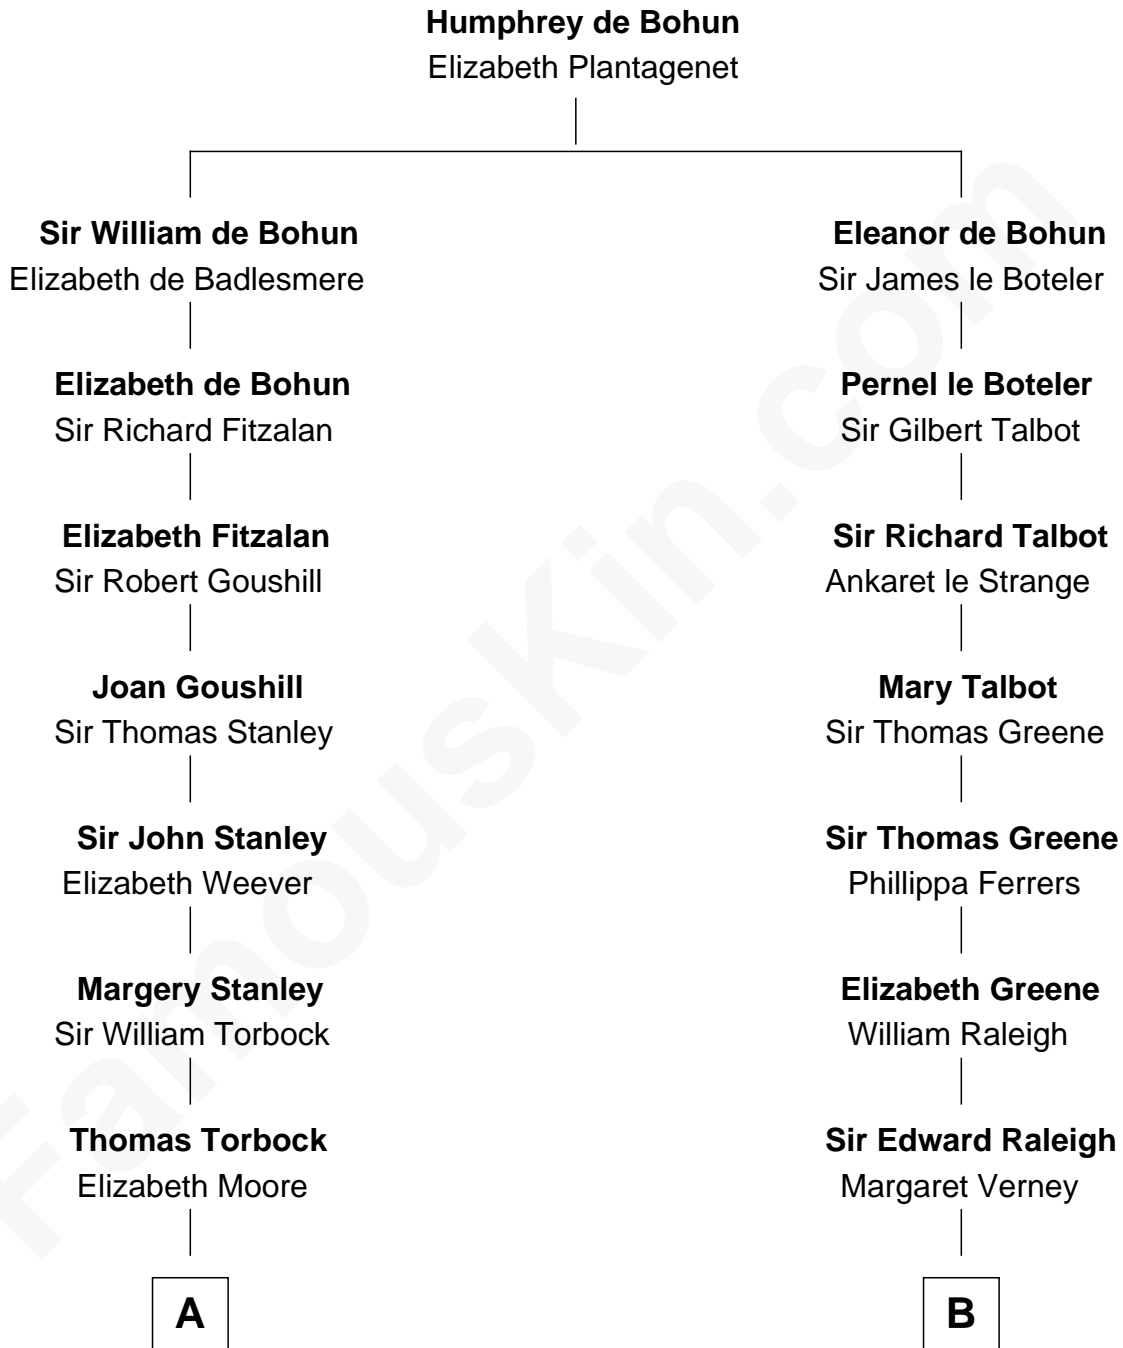

FamousKin.com
Relationship Chart of
Charles Goldsborough
16th Governor of Maryland

15th cousin 3 times removed of
Lucretia (Rudolph) Garfield
First Lady of President James Garfield

C

Arabella Greene Mason

Zebulon Rudolph

Lucretia (Rudolph) Garfield

First Lady of James Garfield

FamousKin.com